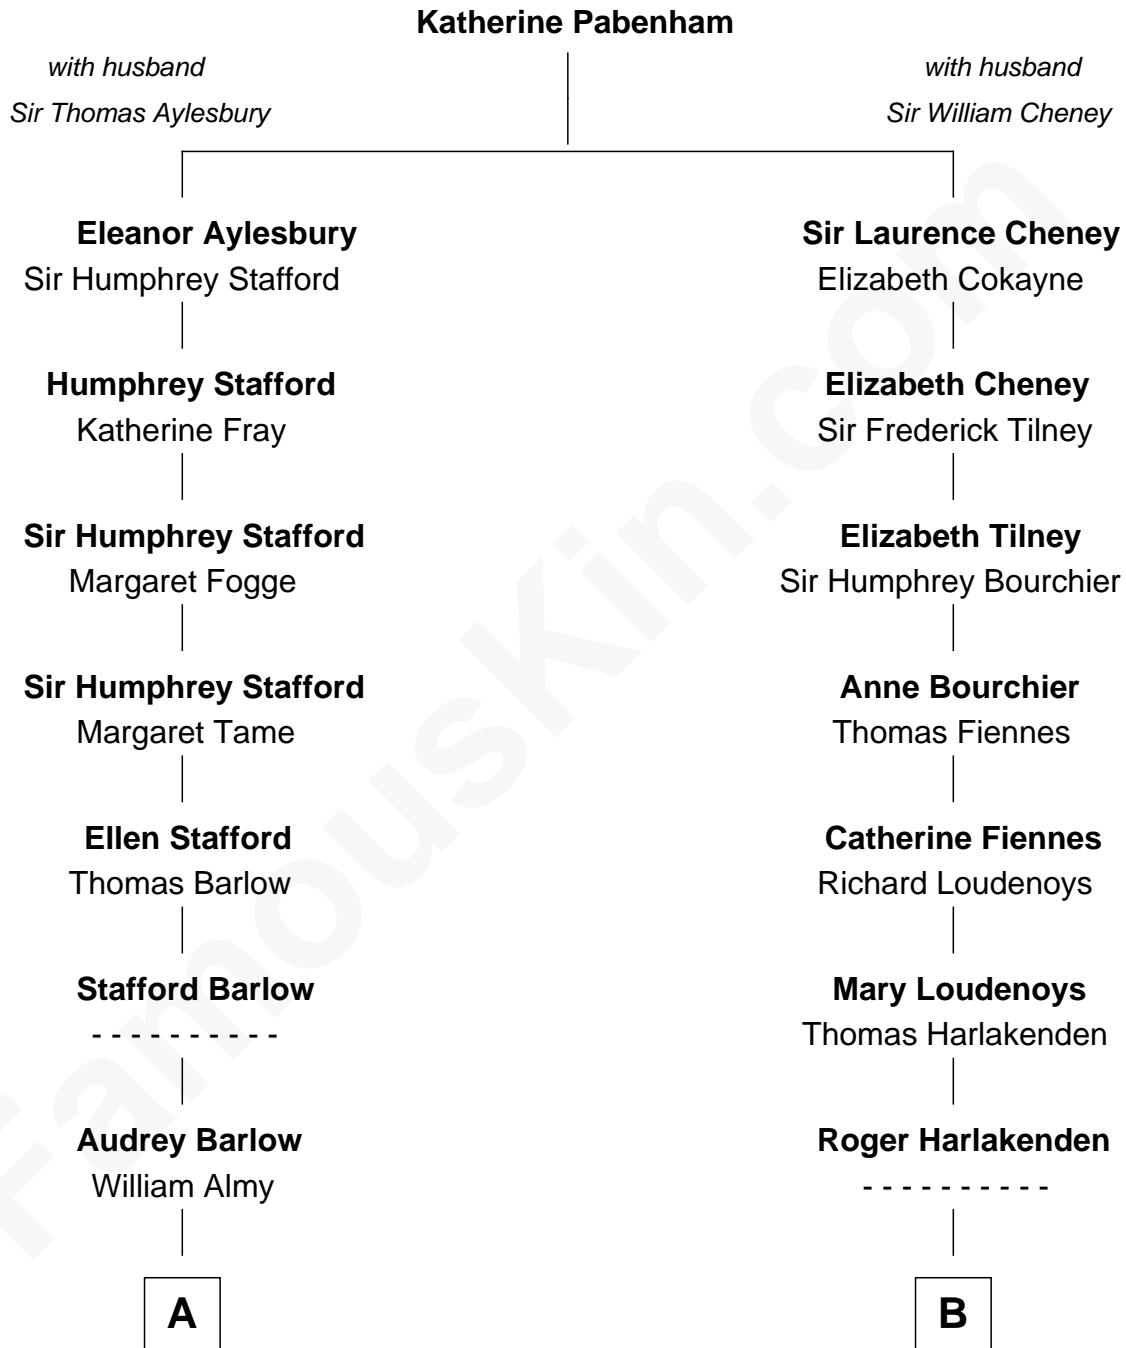

FamousKin.com Relationship Chart of

Amy Adams
Movie Actress

17th cousin 2 times removed of

Frank Lloyd Wright
American Architect

C

—
Colleen Hammond
Joseph Hugh Hicken

—
Kathryn Hicken
Richard Kent Adams

—
Amy Adams
Movie Actress

FamousKin.com