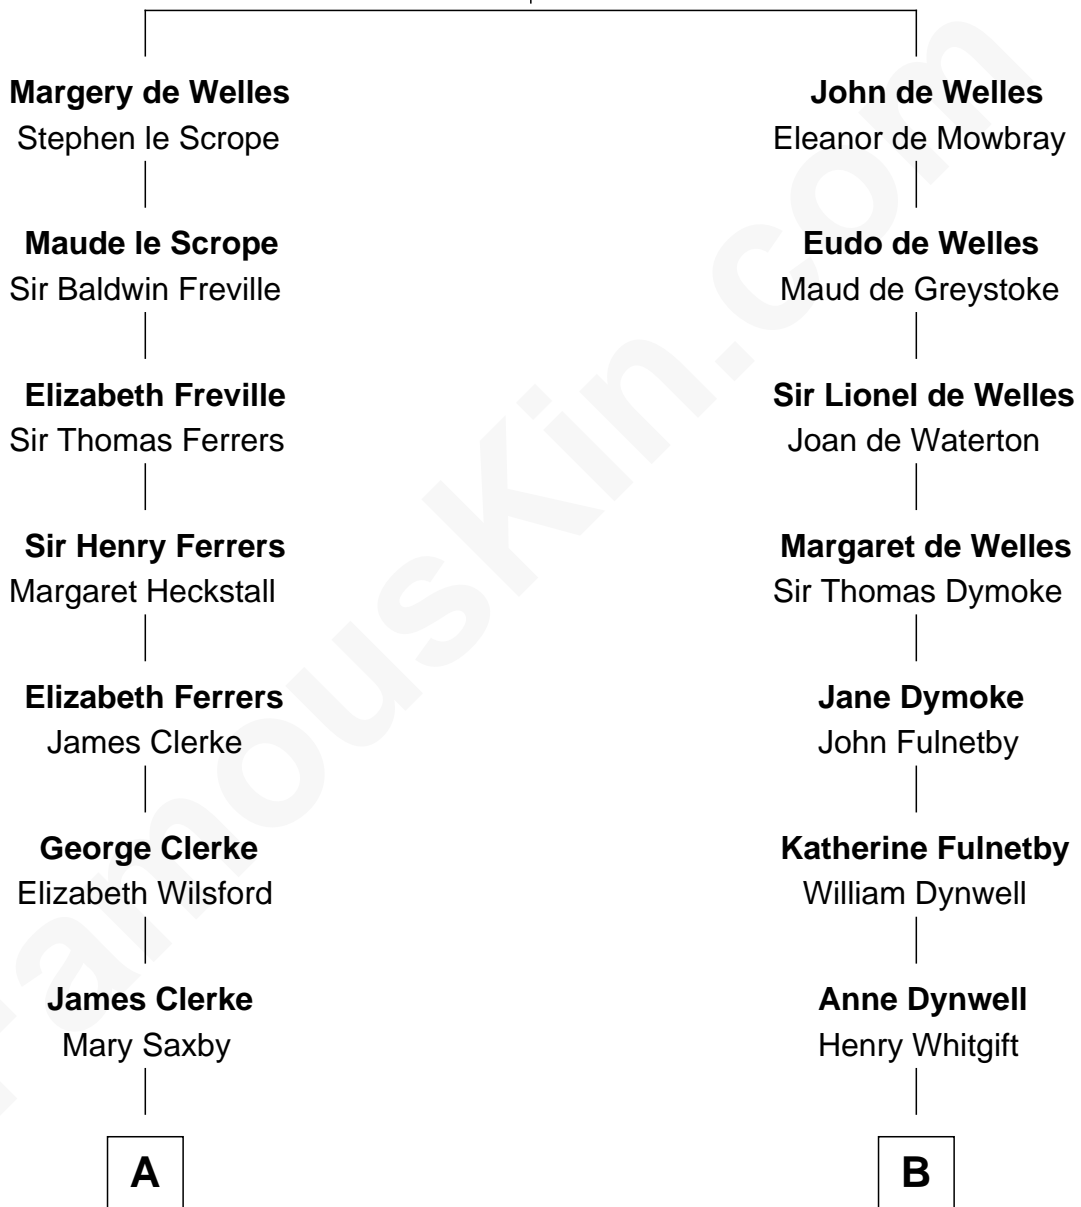

FamousKin.com Relationship Chart of

Amy Adams
Movie Actress

19th cousin 2 times removed of

Sam Waterston

Stage, TV and Movie Actor

John de Welles
Maud de Roos

C

Levi Parley Hammond

Annie Elizabeth Baer

Grant Levi Hammond

Rita Otterbeck

Colleen Hammond

Joseph Hugh Hicken

Kathryn Hicken

Richard Kent Adams

Amy Adams

Movie Actress

D

Robert Whitman Atkinson

Ellizabeth Bispham Page

Alice Tucker Atkinson

George Chychele Waterston

Sam Waterston

Stage, TV and Movie Actor