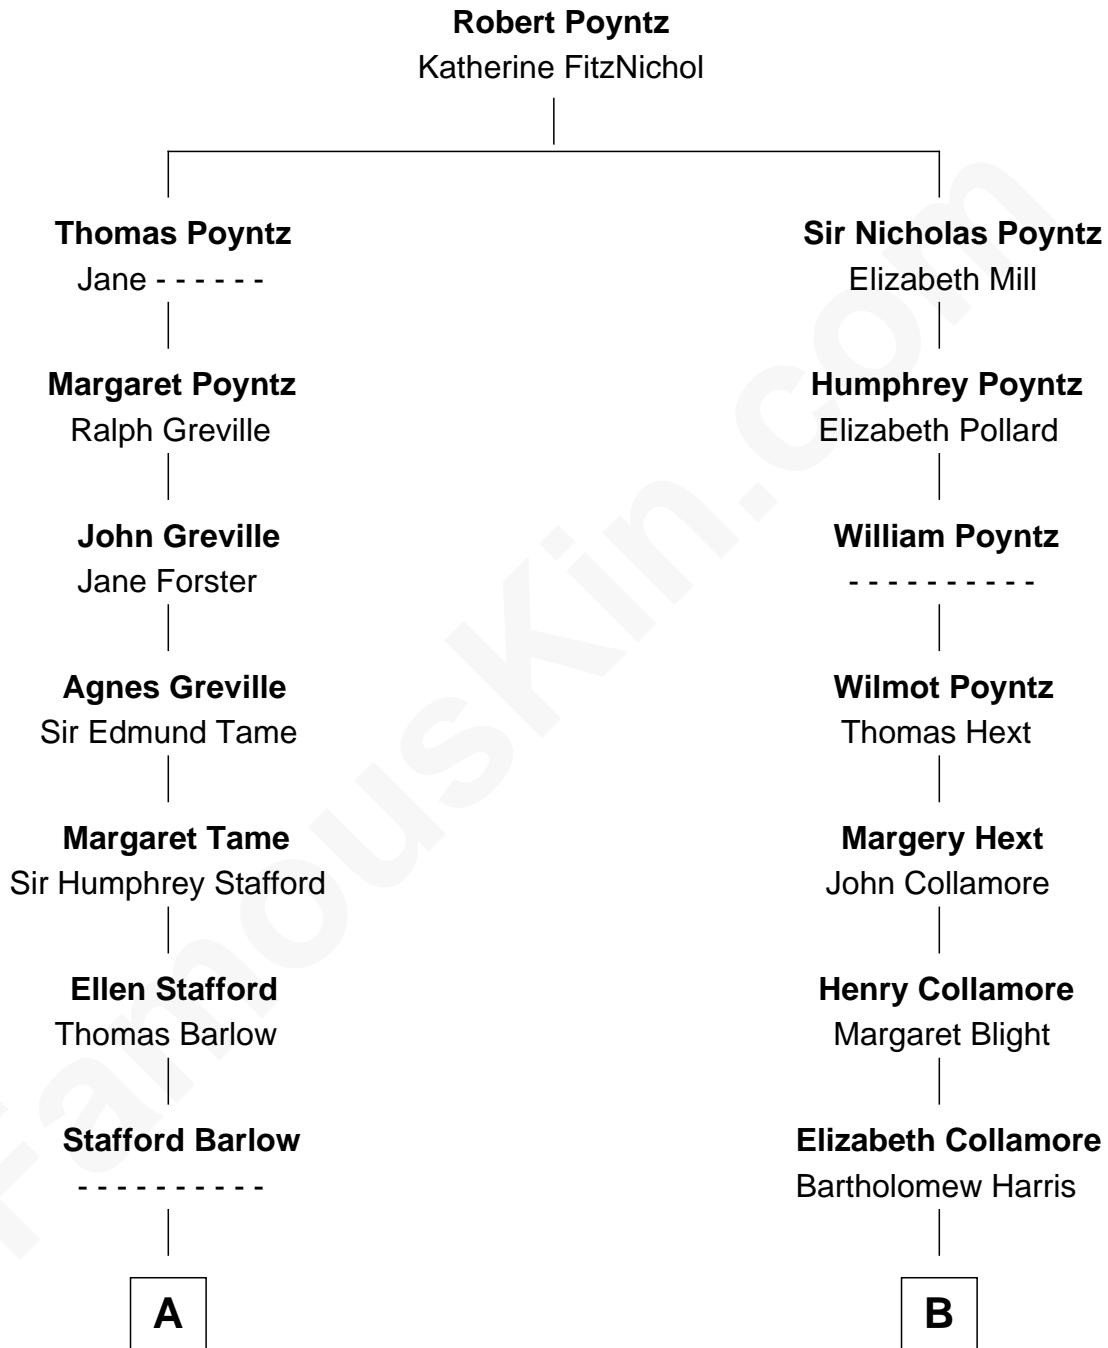

FamousKin.com Relationship Chart of

Amy Adams
Movie Actress

18th cousin 2 times removed of

Louie Anderson

Comedian and Game Show Host

C

Grant Levi Hammond

Rita Otterbeck