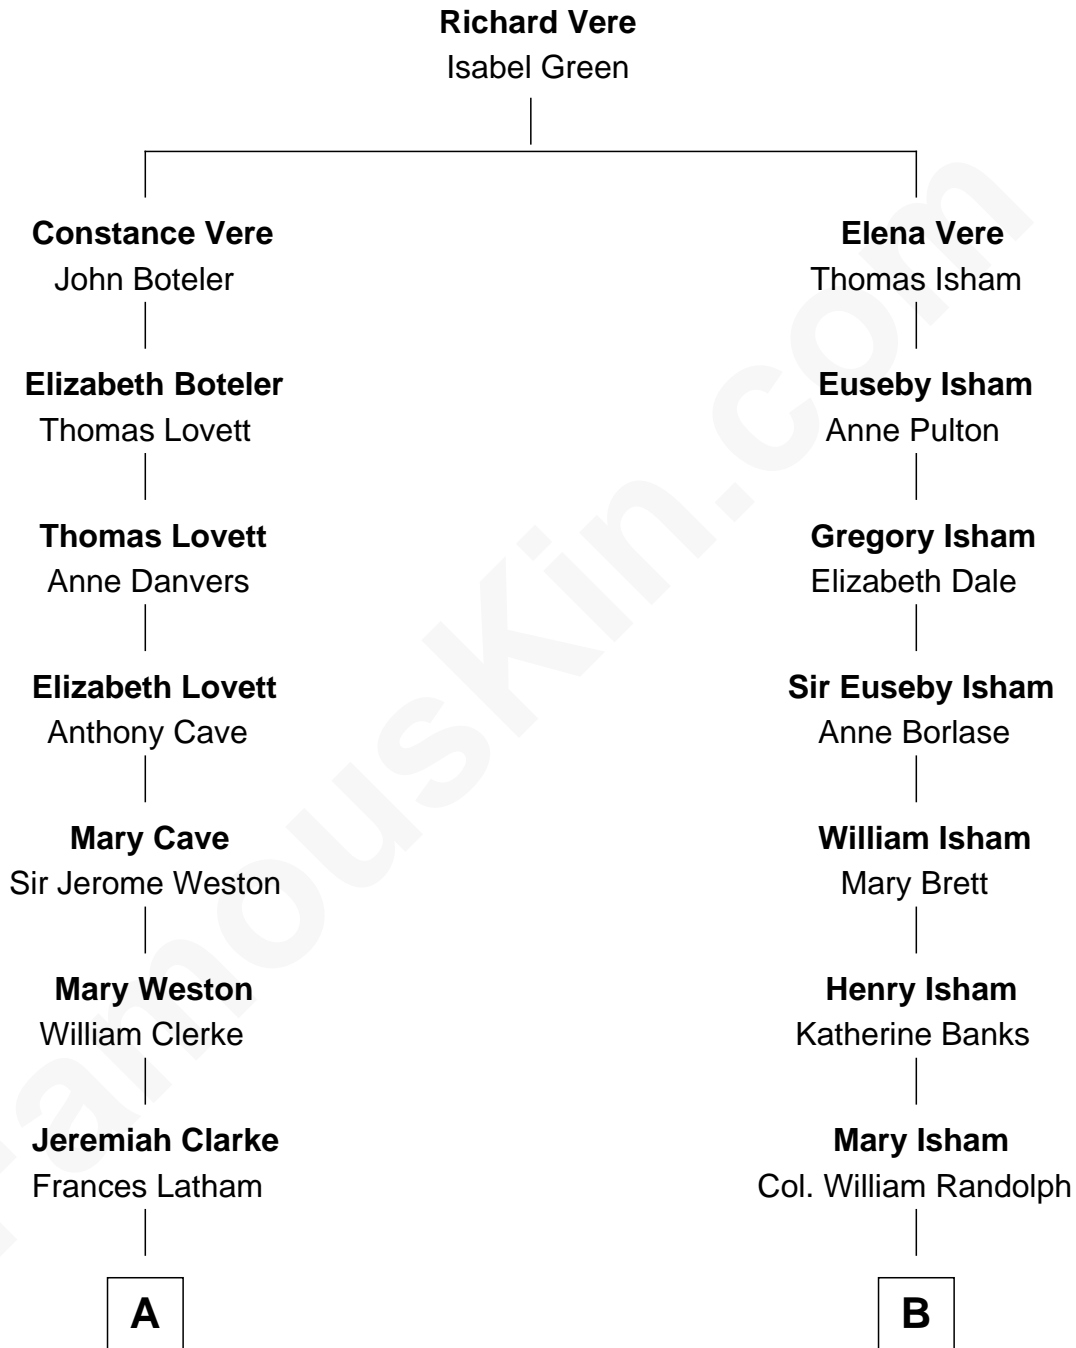

# FamousKin.com Relationship Chart of

**Amy Adams**  
*Movie Actress*

15th cousin 4 times removed of

**Douglas Trumbull**  
*Film Special Effects Pioneer*

**C**

—  
**Colleen Hammond**  
Joseph Hugh Hicken

—  
**Kathryn Hicken**  
Richard Kent Adams

—  
**Amy Adams**  
*Movie Actress*

FamousKin.com