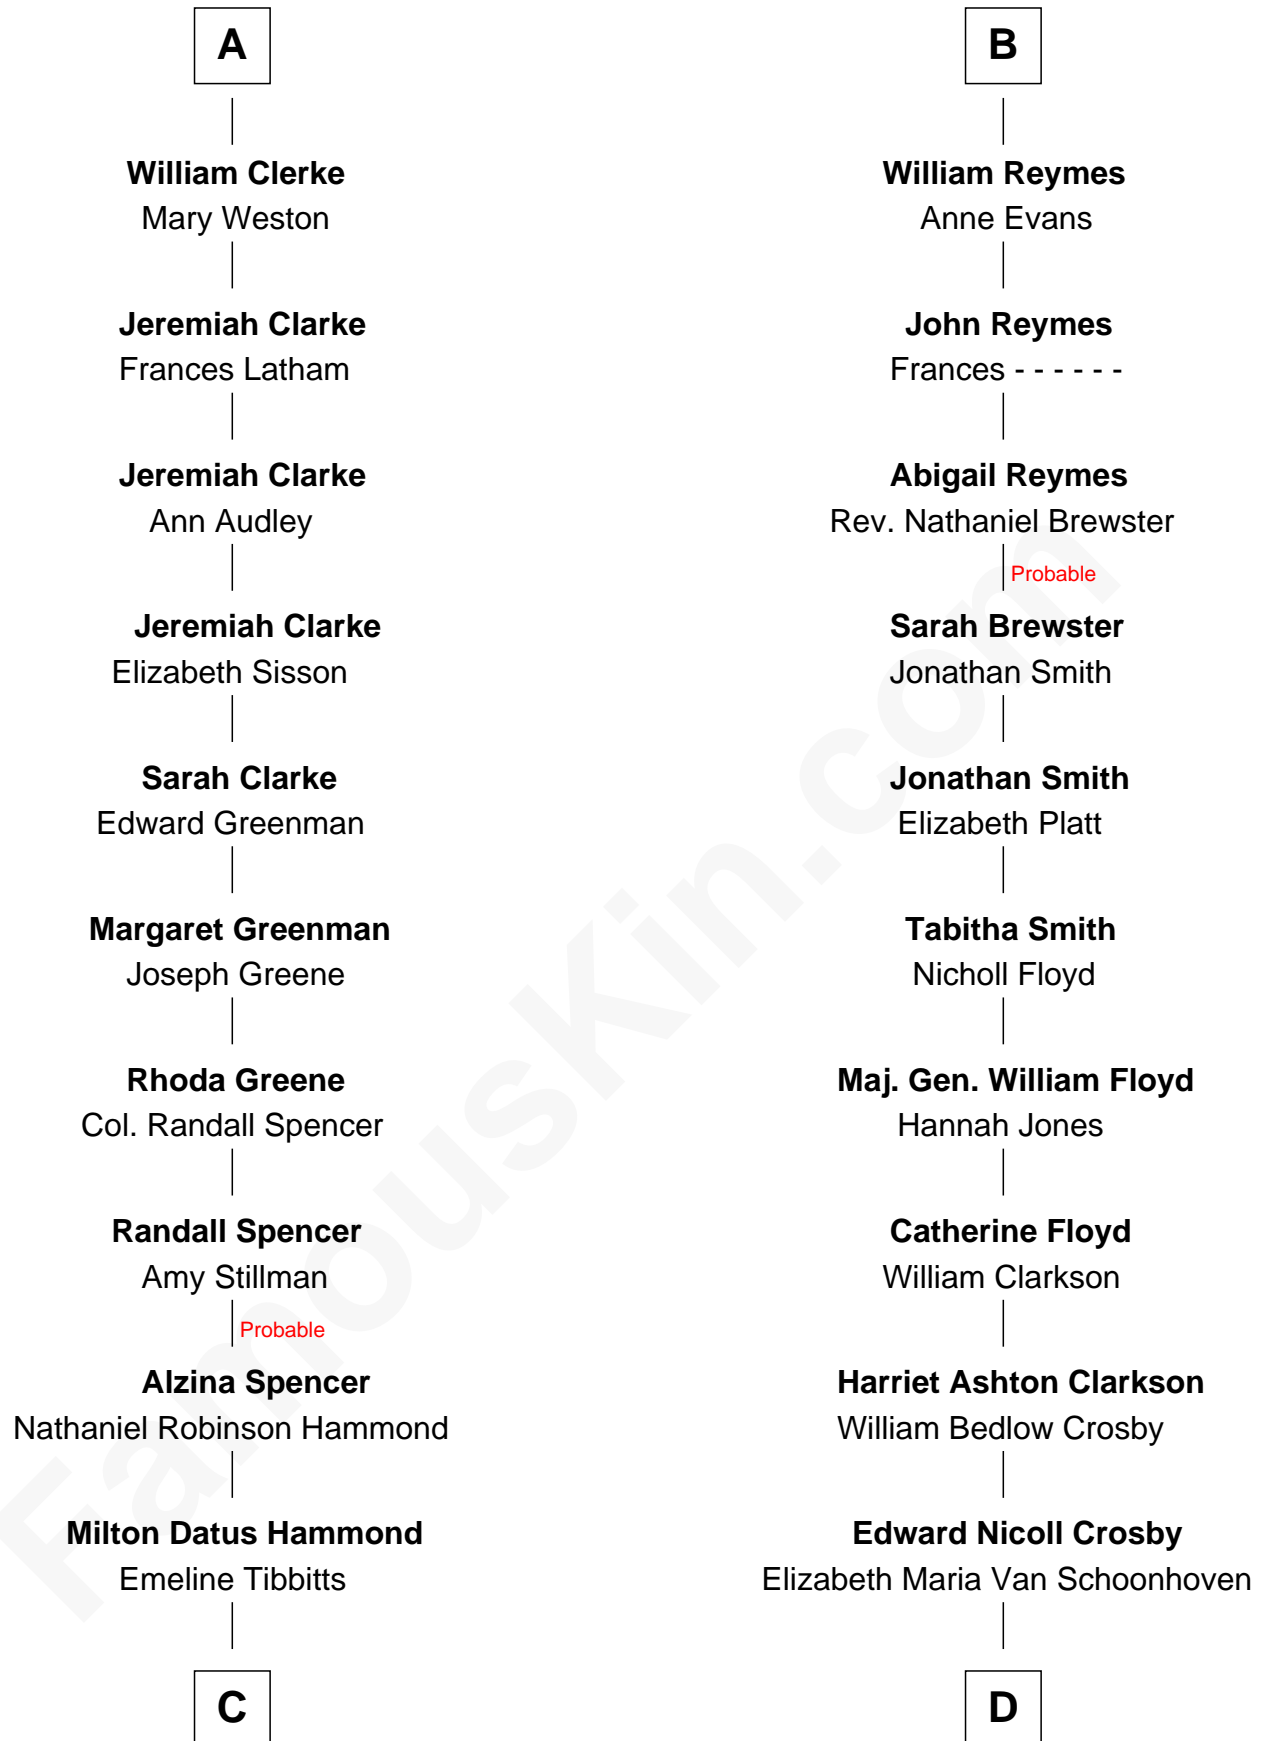

# FamousKin.com Relationship Chart of

**Amy Adams**

*Movie Actress*

19th cousin 2 times removed of

**David Crosby**

*Singer and Songwriter*

**John de Welles**

Maud de Roos

Anne Tempest

**Elizabeth Boleyn**

Thomas Payne

**Mary Payne**

William Reymes

**B**

**C**

**Levi Parley Hammond**