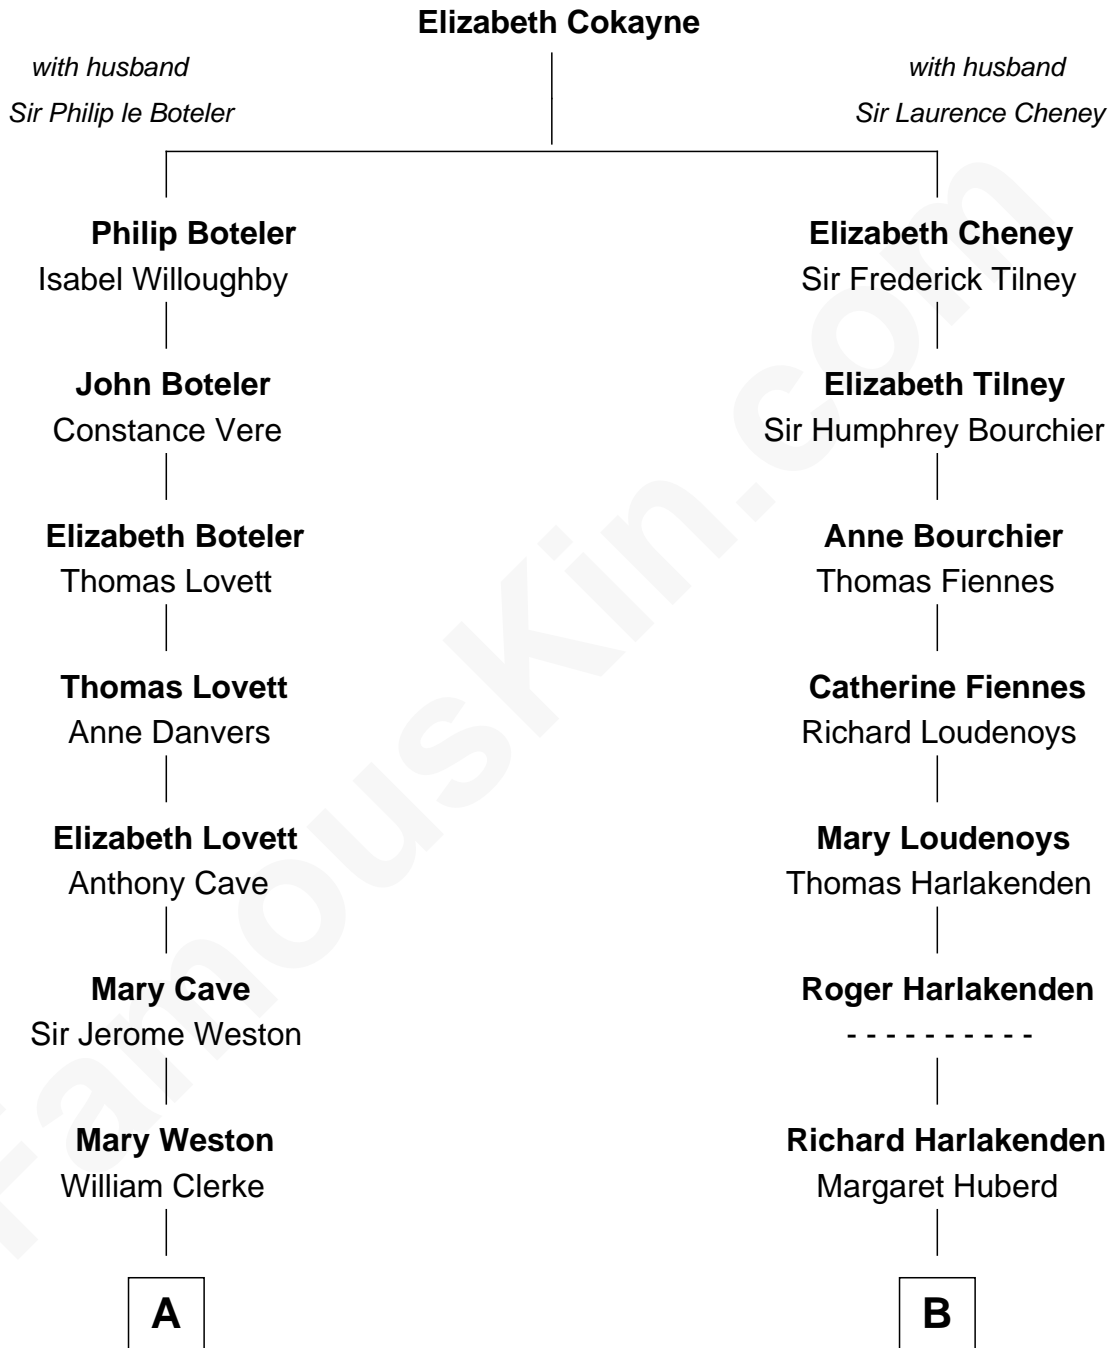

FamousKin.com Relationship Chart of

Amy Adams
Movie Actress

17th cousin 3 times removed of

Ali Wentworth

TV Actress and Comedienne

C

—
Grant Levi Hammond

Rita Otterbeck