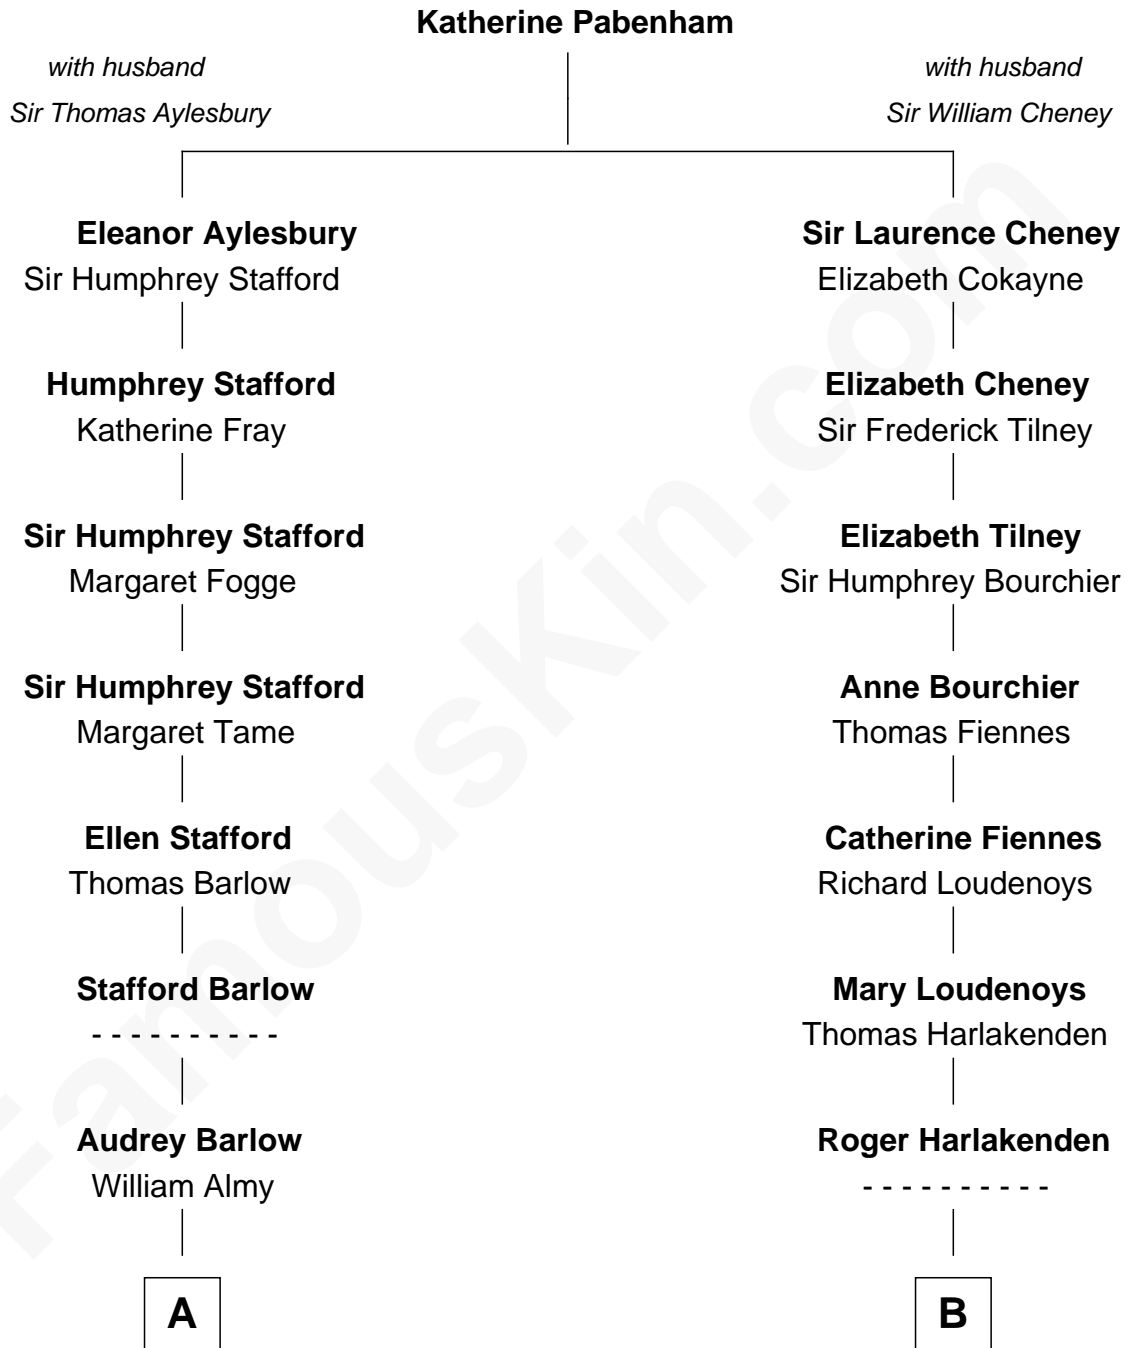

FamousKin.com Relationship Chart of

Amy Adams
Movie Actress

18th cousin 1 time removed of

Ali Wentworth
TV Actress and Comedienne

C

Colleen Hammond
Joseph Hugh Hicken

Kathryn Hicken
Richard Kent Adams

Amy Adams
Movie Actress

D

Mable Bryant Hobart
Eric Bartlett Wentworth

Ali Wentworth
TV Actress and Comedienne

FamousKin.com