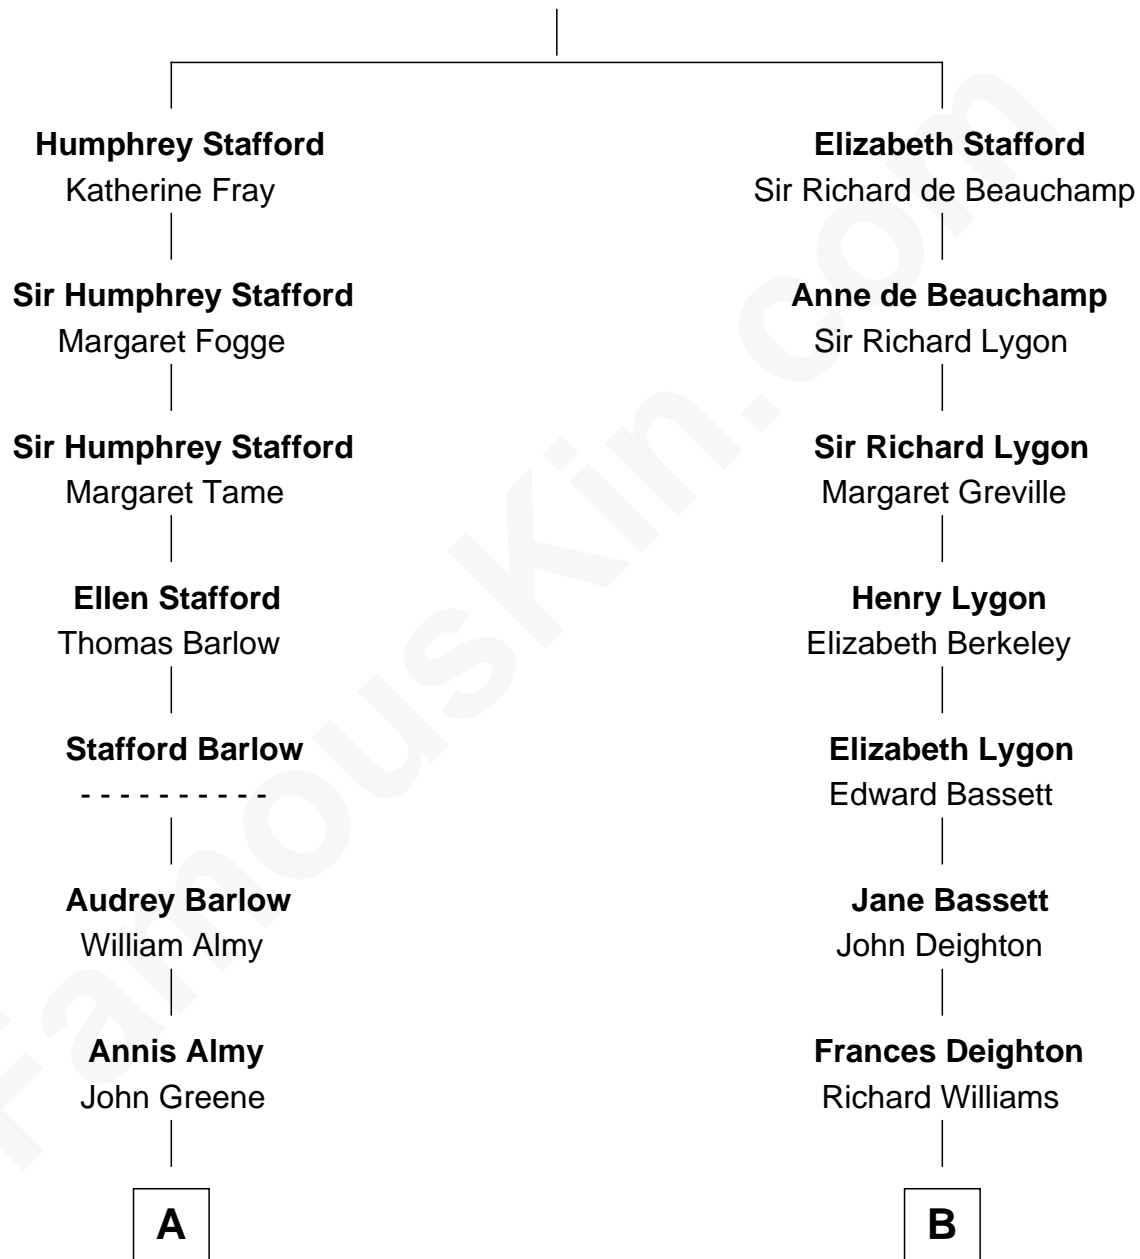

# FamousKin.com Relationship Chart of

**Amy Adams**

*Movie Actress*

18th cousin of

**Michael Lookinland**

*TV Actor*

**Sir Humphrey Stafford**

Eleanor Aylesbury

**C**

**Kathryn Hicken**  
Richard Kent Adams

**Amy Adams**  
*Movie Actress*

**D**

**Paul Russell Lookinland**  
Karen Ruth McKinney

**Michael Lookinland**  
*TV Actor*

FamousKin.com