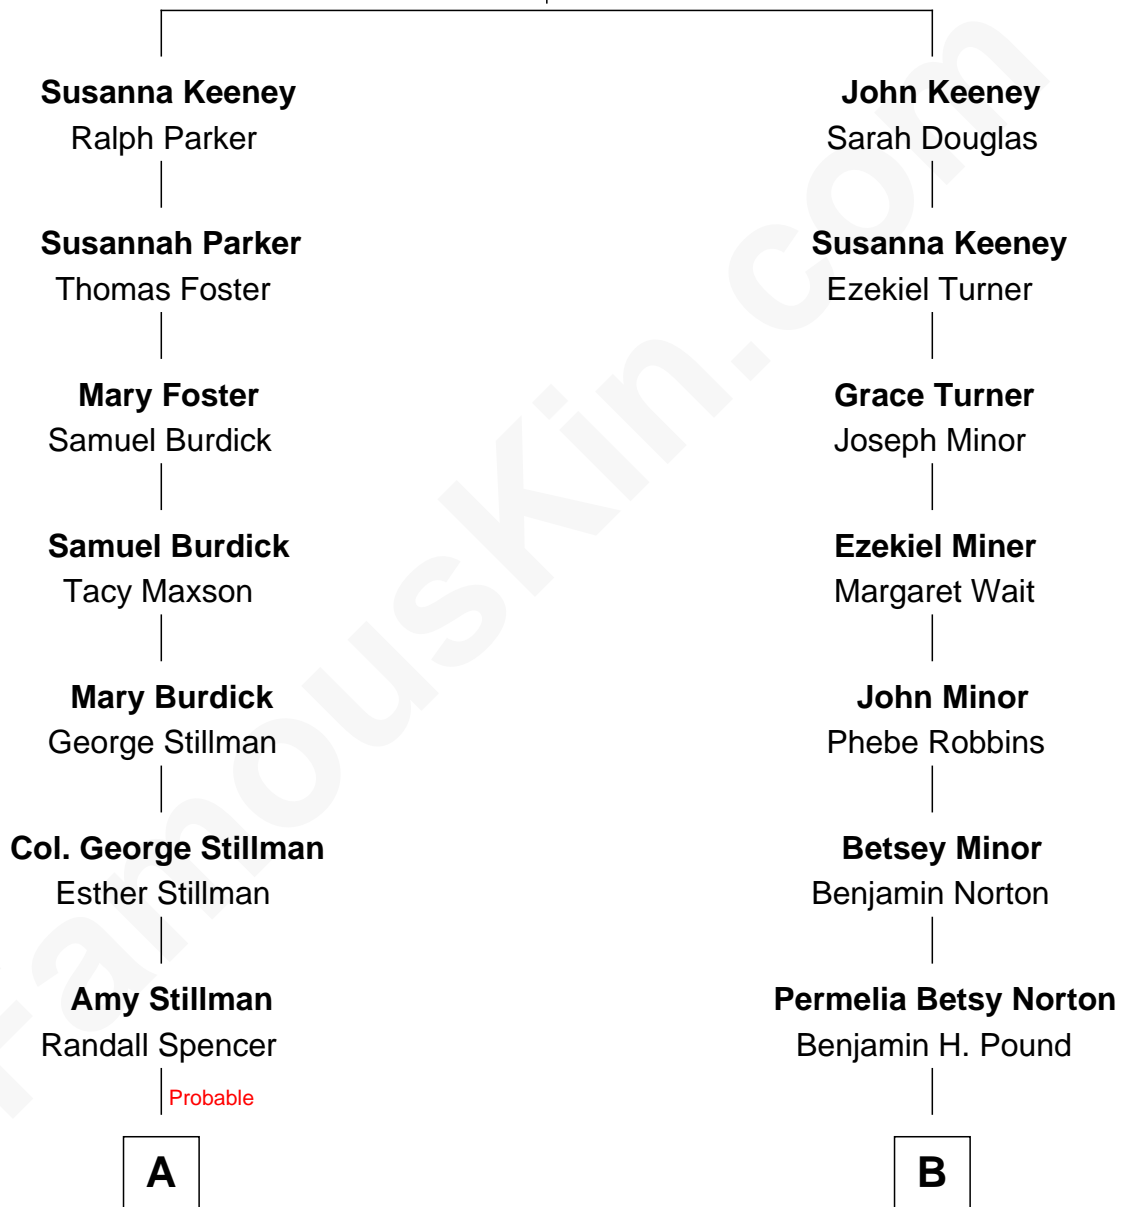

FamousKin.com Relationship Chart of

Amy Adams
Movie Actress

12th cousin 1 time removed of

Taylor Lautner
TV and Movie Actor

William Keeney
Agnes - - - - -

A

Alzina Spencer
Nathaniel Robinson Hammond

Milton Datus Hammond
Emeline Tibbitts

Levi Parley Hammond
Annie Elizabeth Baer

Grant Levi Hammond
Rita Otterbeck

Colleen Hammond
Joseph Hugh Hicken

Kathryn Hicken
Richard Kent Adams

Amy Adams
Movie Actress

B

Adaline Eva Pound
David Wesley Allen