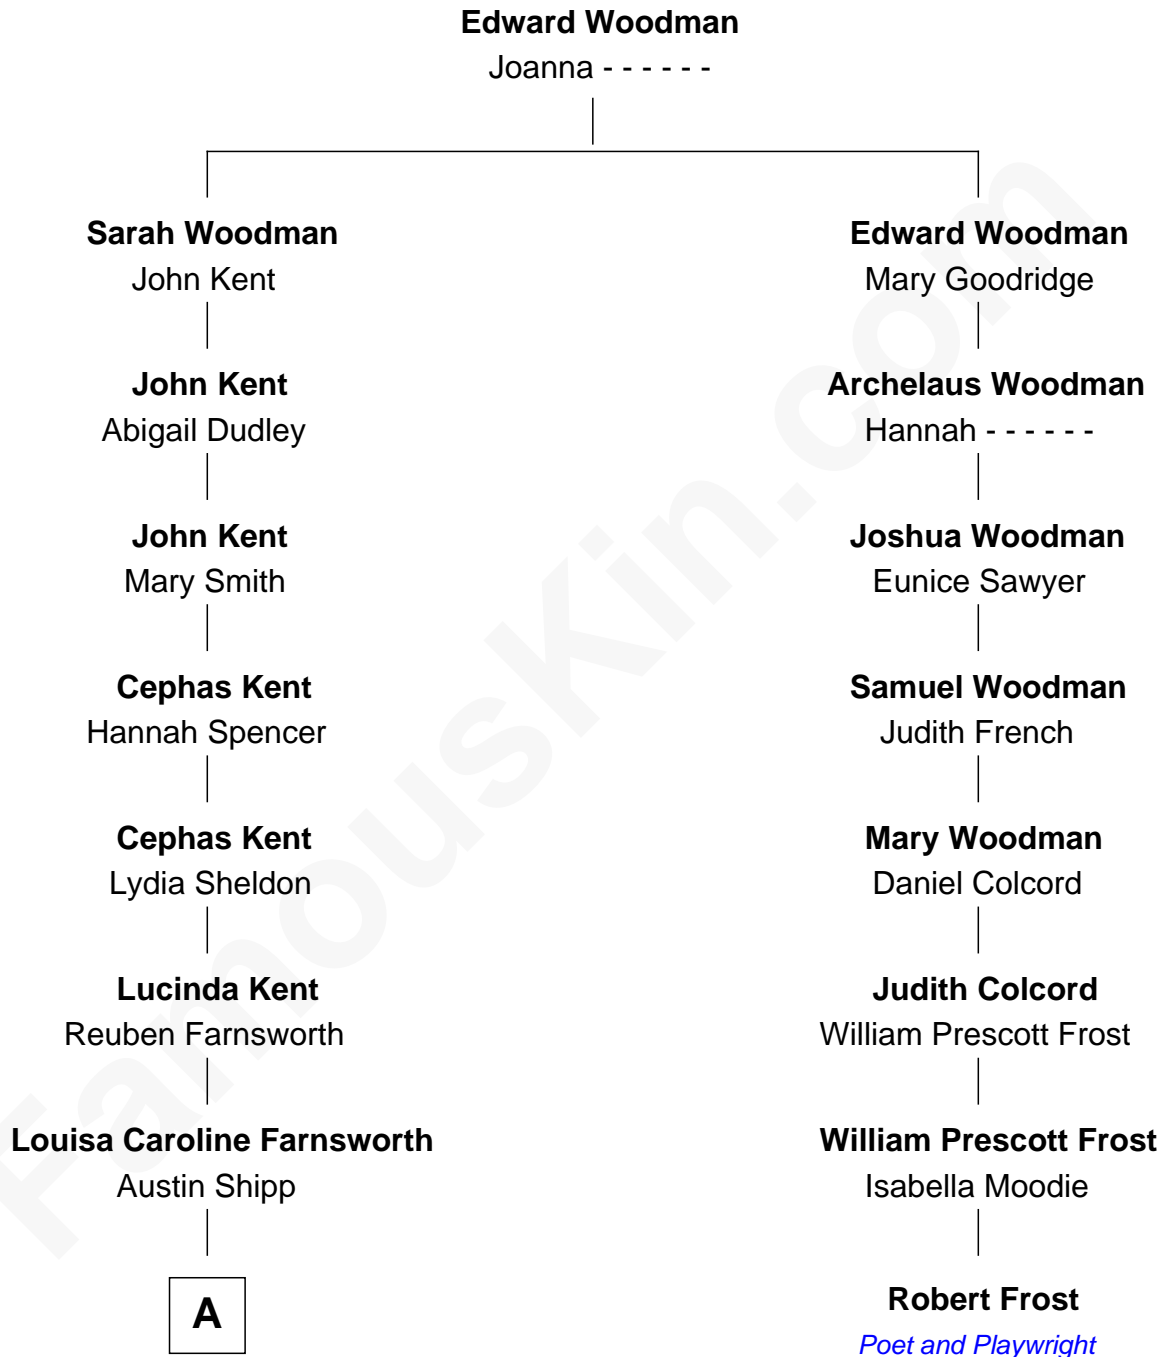

# FamousKin.com Relationship Chart of

**Amy Adams**

*Movie Actress*

7th cousin 4 times removed of

**Robert Frost**

*Poet and Playwright*

**A**

—  
**Dr. Milford Bard Shipp**

Ellis Reynolds

—  
**Olea Shipp**

John Hyrum Hill

—  
**Olea Lorraine Hill**

Frank Ralph Adams

—  
**Richard Kent Adams**

Kathryn Hicken

—  
**Amy Adams**

*Movie Actress*