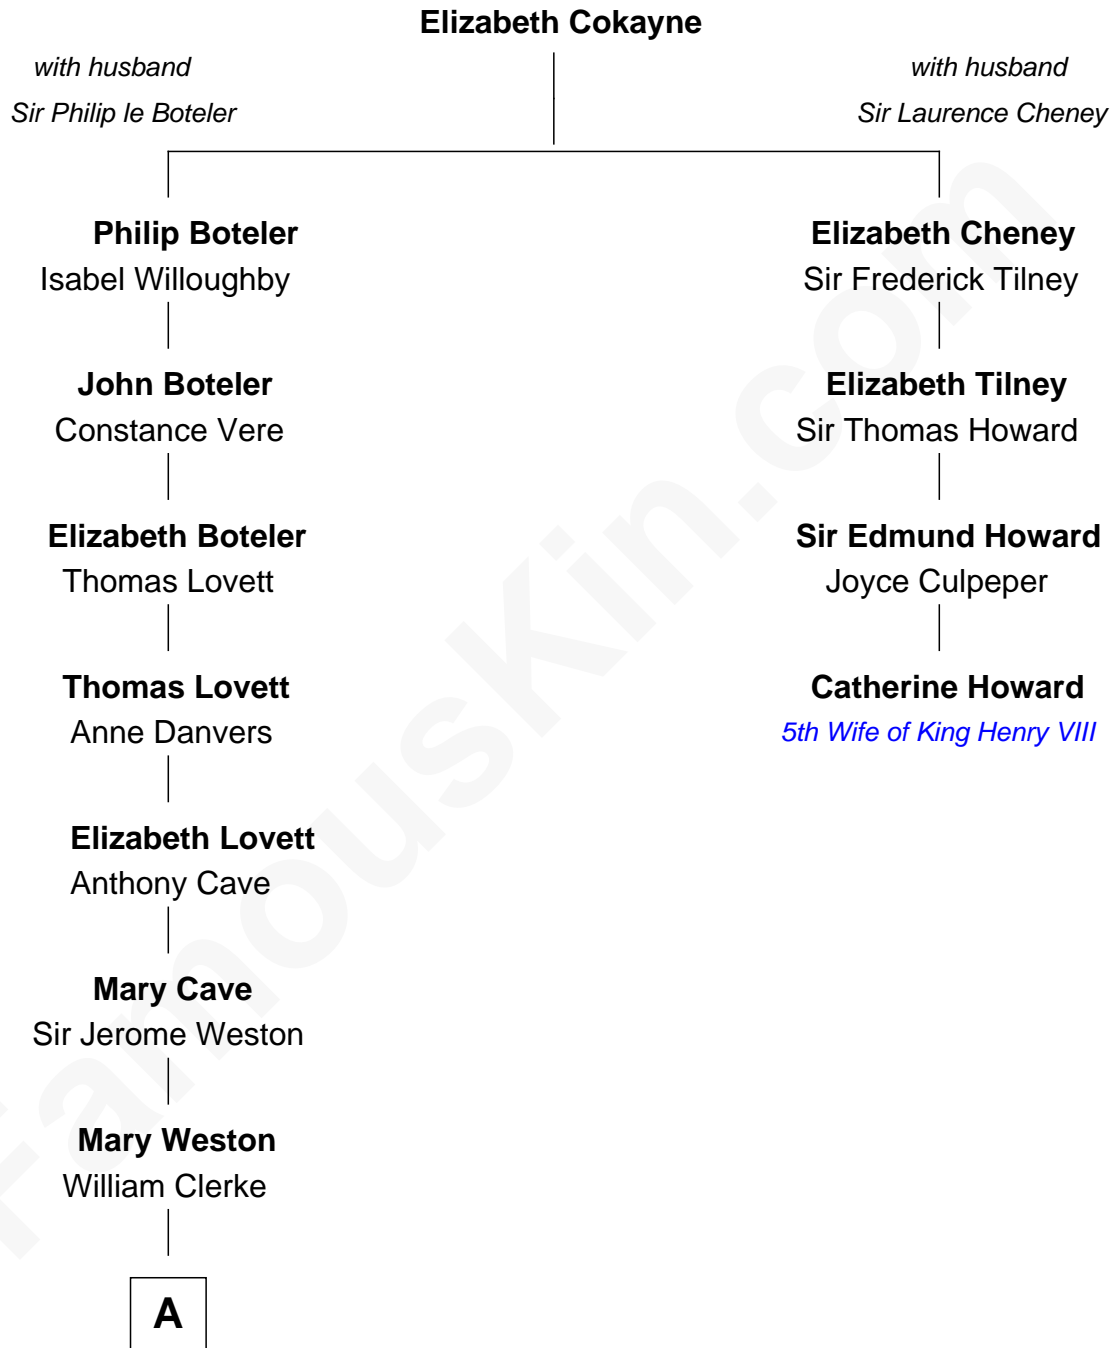

FamousKin.com Relationship Chart of

Amy Adams
Movie Actress

3rd cousin 17 times removed of

Catherine Howard
5th Wife of King Henry VIII

B

|
Grant Levi Hammond

Rita Otterbeck

|
Colleen Hammond