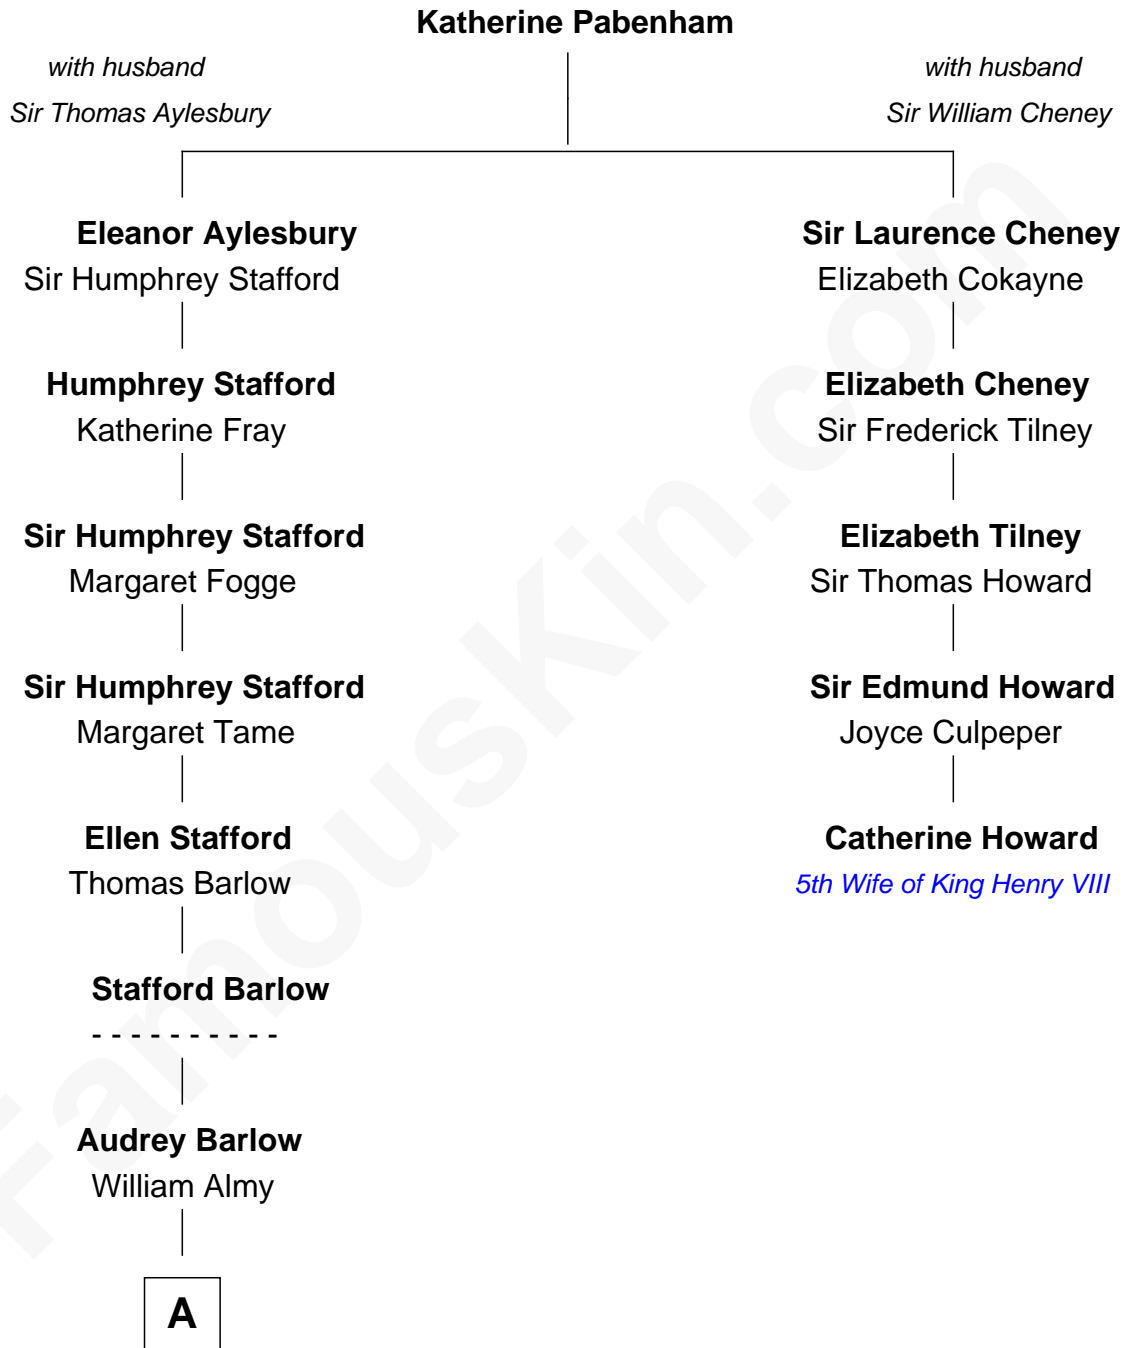

FamousKin.com Relationship Chart of

Amy Adams
Movie Actress

4th cousin 15 times removed of

Catherine Howard
5th Wife of King Henry VIII

B

Colleen Hammond
Joseph Hugh Hicken

Kathryn Hicken
Richard Kent Adams