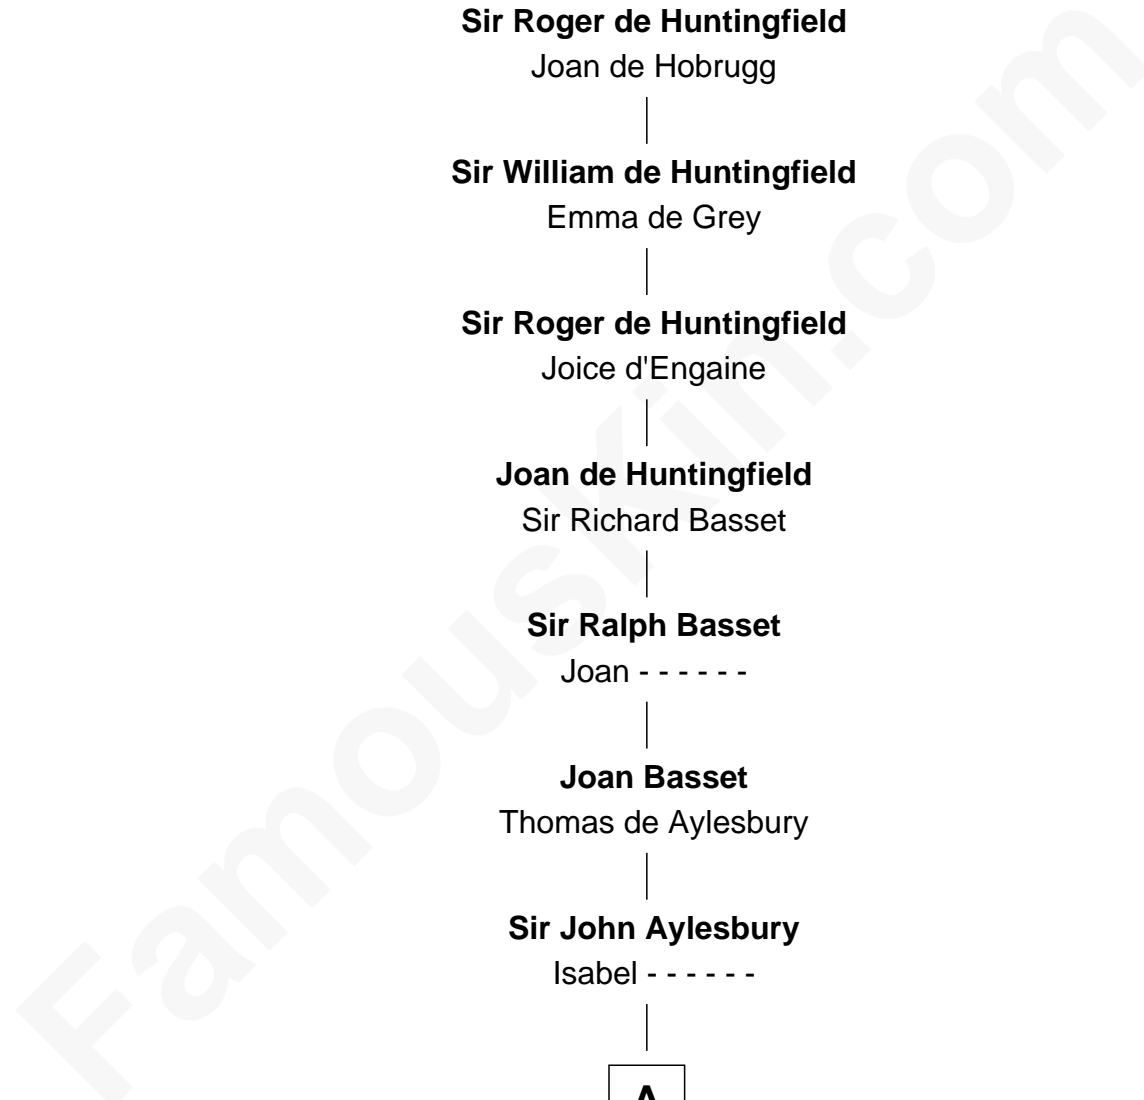

FamousKin.com Relationship Chart of

Amy Adams

Movie Actress

26th Great-granddaughter of

William de Huntingfield

Magna Carta Surety

William de Huntingfield

Isabel FitzWilliam

Sir Ralph Basset

Joan - - - - -

Joan Basset

Thomas de Aylesbury

Sir John Aylesbury

Isabel - - - - -

A

A