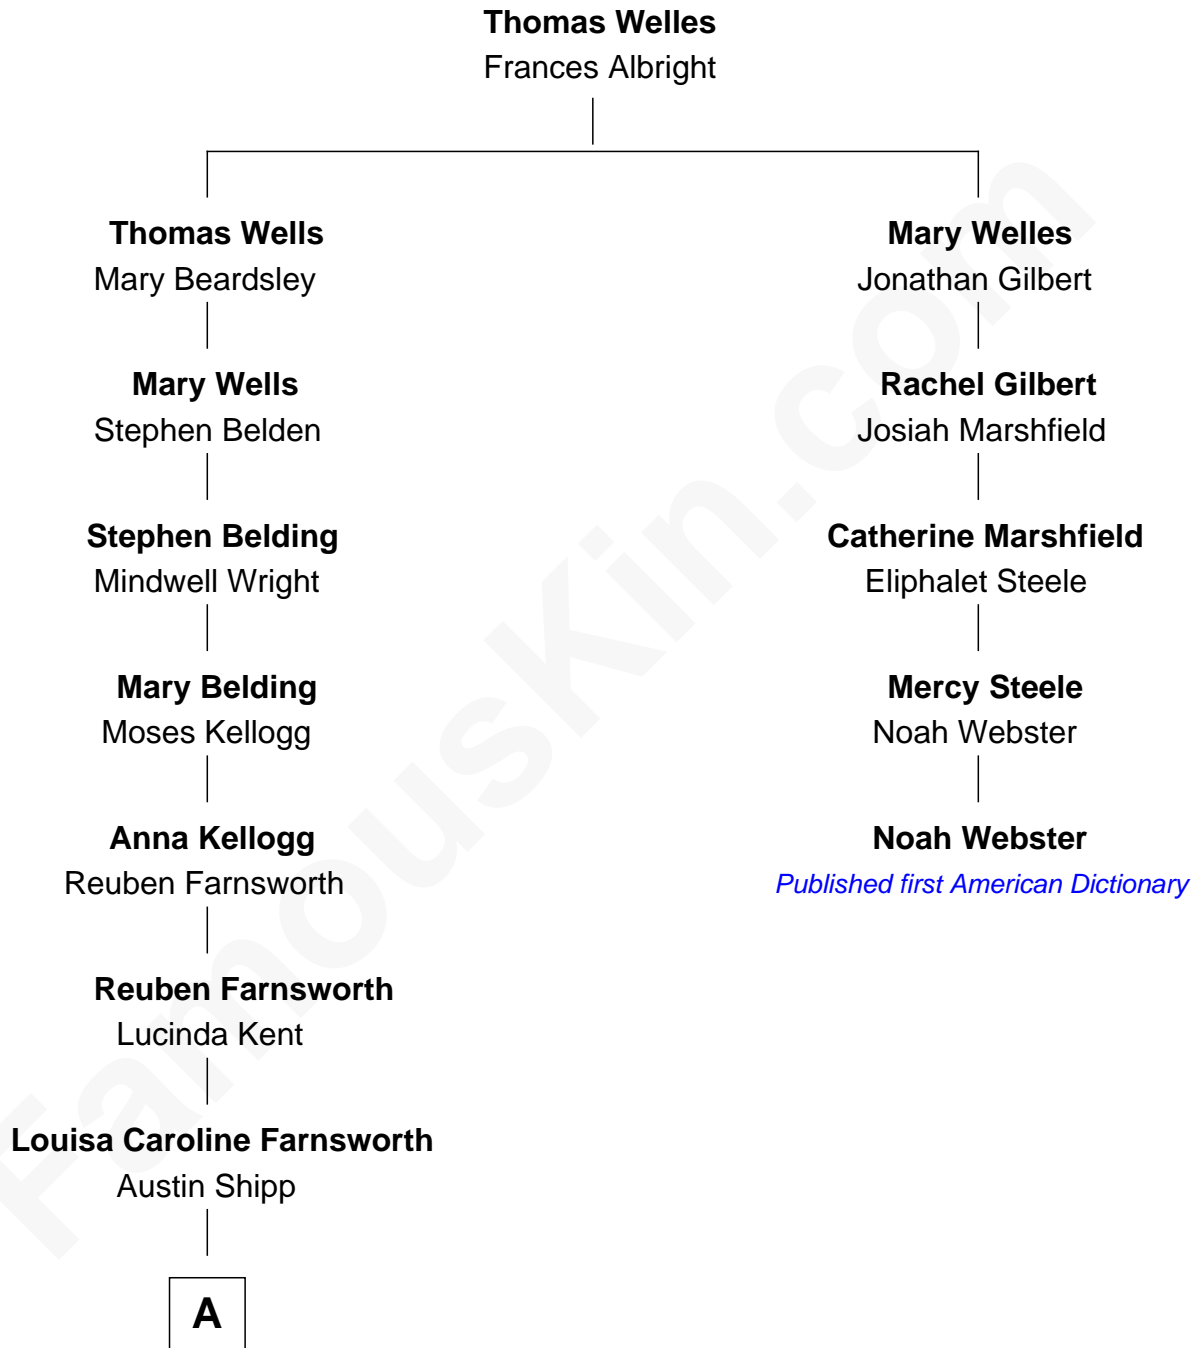

FamousKin.com Relationship Chart of

Amy Adams

Movie Actress

4th cousin 7 times removed of

Noah Webster

Published first American Dictionary

A

—
Dr. Milford Bard Shipp

Ellis Reynolds

—
Olea Shipp

John Hyrum Hill

—
Olea Lorraine Hill

Frank Ralph Adams

—
Richard Kent Adams

Kathryn Hicken

—
Amy Adams