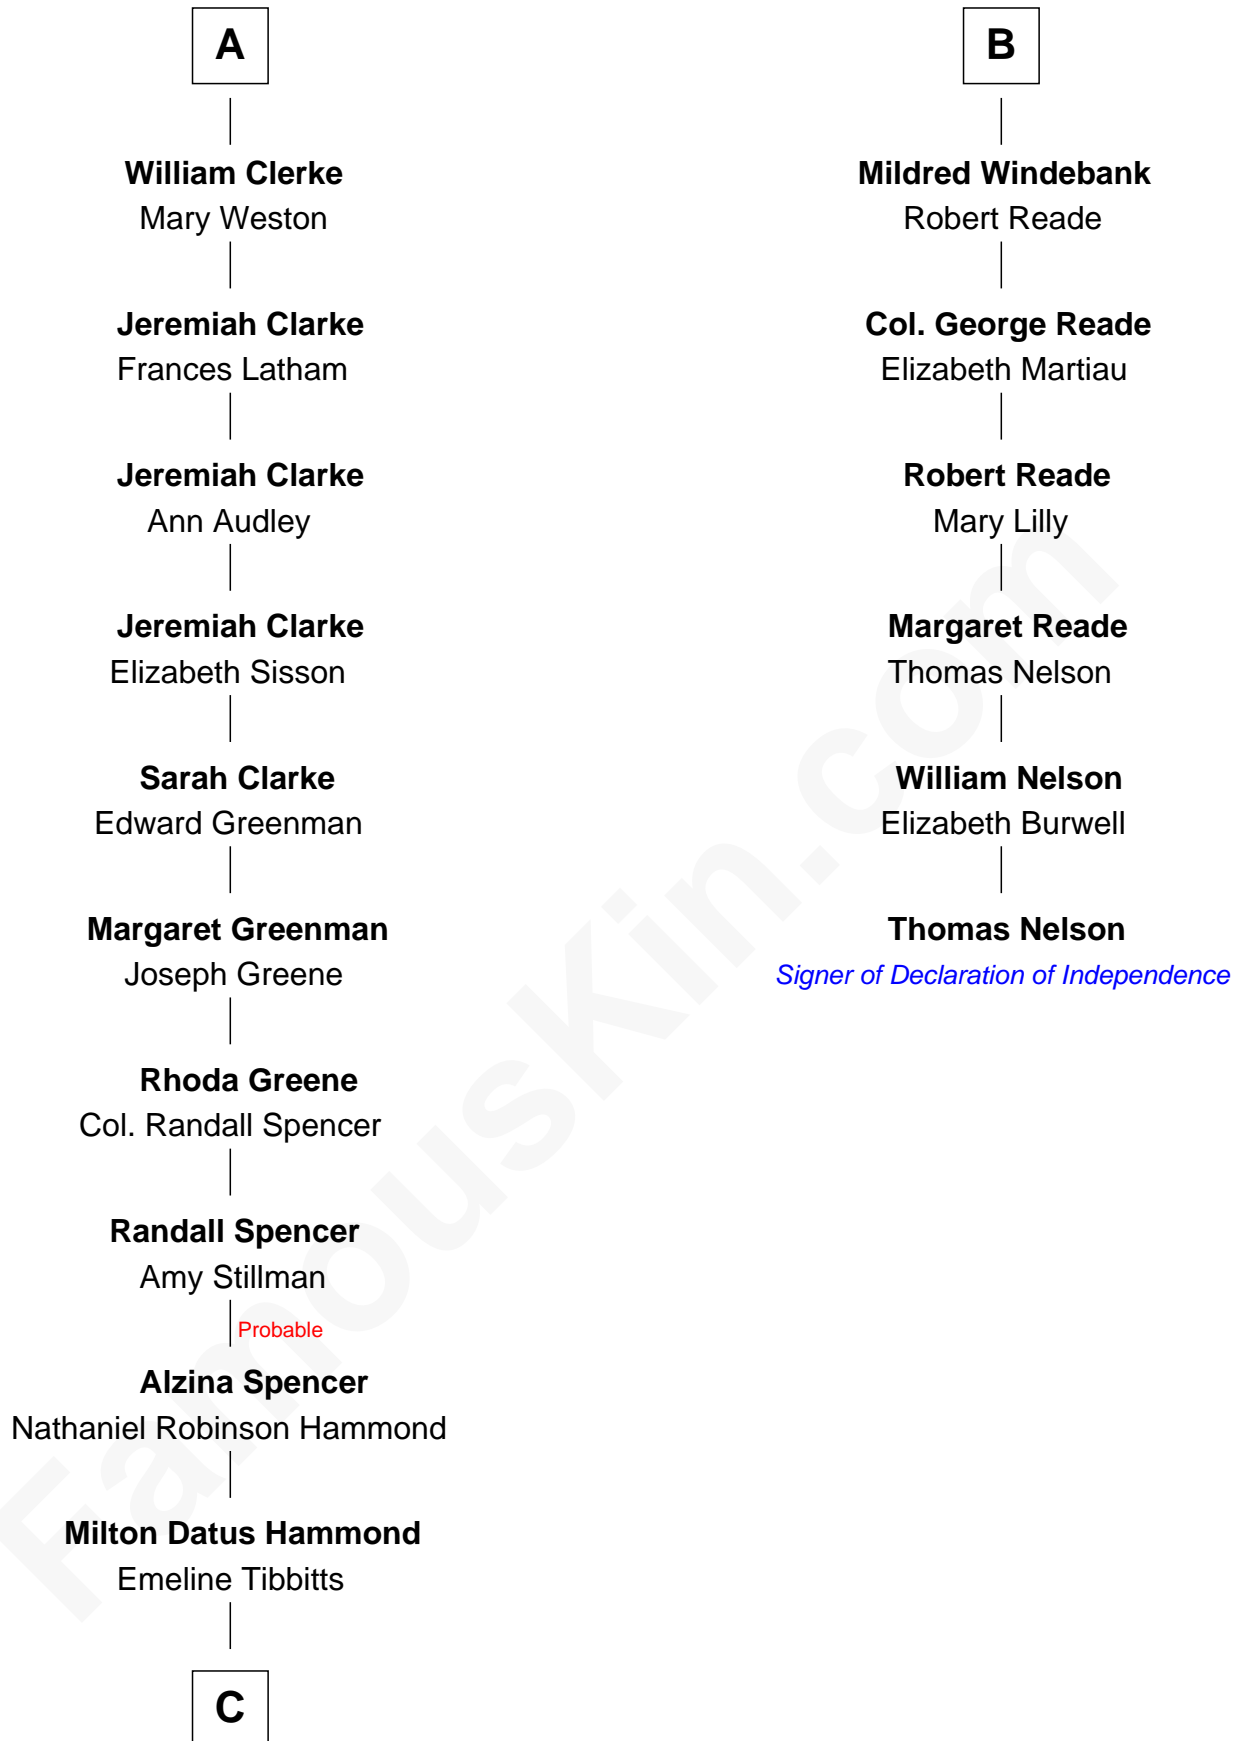

FamousKin.com Relationship Chart of

Amy Adams
Movie Actress

12th cousin 9 times removed of

Thomas Nelson

Signer of the Declaration of Independence

John de Welles
Maud de Roos

Margery de Welles
Stephen le Scrope

Eudo de Welles
Maud de Greystoke

Sir Lionel de Welles
Joan de Waterton

Margaret de Welles
Sir Thomas Dymoke

Sir Robert Dymoke
Ann Sparrow

Sir Edward Dymoke
Anne Talboys

Frances Dymoke
Sir Thomas Windebank

B