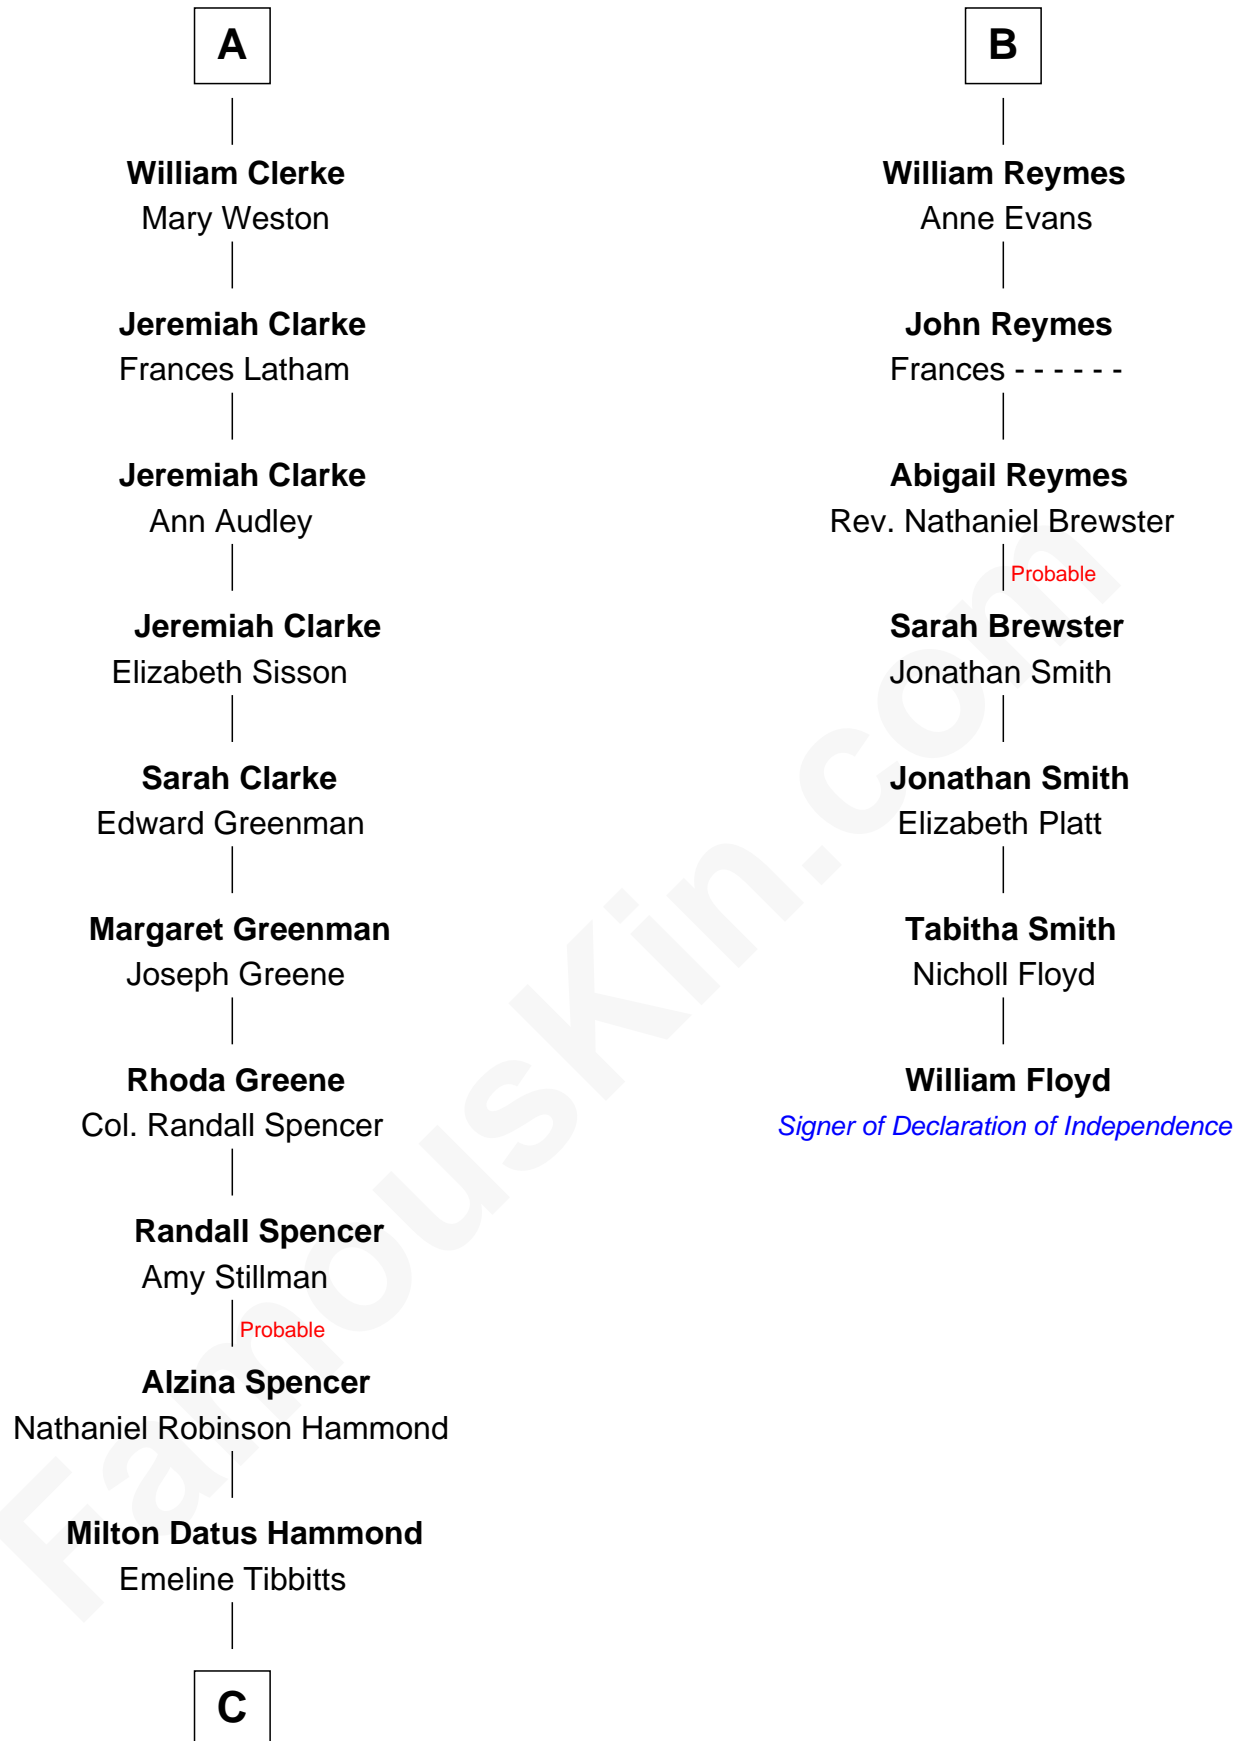

FamousKin.com Relationship Chart of

Amy Adams
Movie Actress

13th cousin 8 times removed of

William Floyd

Signer of the Declaration of Independence

John de Welles
Maud de Roos

Margery de Welles
Stephen le Scrope

Maude le Scrope
Sir Baldwin Freville

Elizabeth Freville
Sir Thomas Ferrers

Sir Henry Ferrers
Margaret Heckstall

Elizabeth Ferrers
James Clerke

George Clerke
Elizabeth Wilsford

James Clerke
Mary Saxby

A

Anne de Welles
James Butler

James Butler
Joan Beauchamp

Sir Thomas Butler
Anne Hankeford

Margaret Butler
Sir William Boleyn

Sir Edward Boleyn
Anne Tempest

Elizabeth Boleyn
Thomas Payne

Mary Payne
William Reymes

B

C