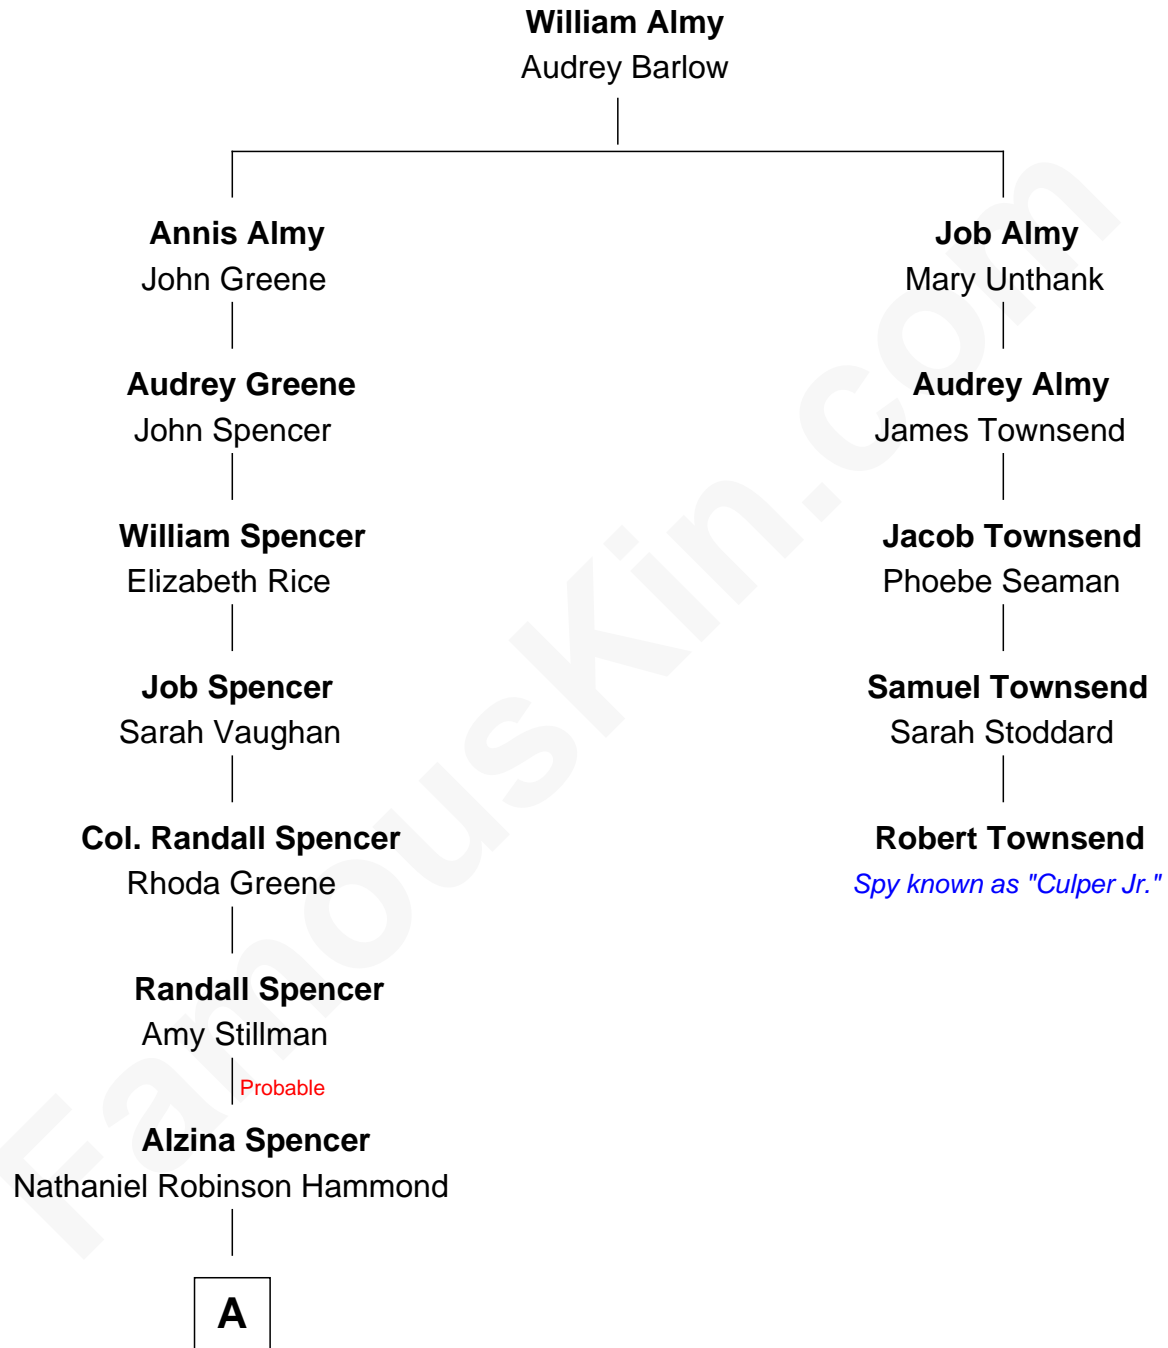

FamousKin.com Relationship Chart of

Amy Adams
Movie Actress

4th cousin 8 times removed of

Robert Townsend

Member of the Culper Spy Ring during the American Revolution

A

—
Milton Datus Hammond

Emeline Tibbitts

—
Levi Parley Hammond

Annie Elizabeth Baer

—
Grant Levi Hammond

Rita Otterbeck

—
Colleen Hammond

Joseph Hugh Hicken

—
Kathryn Hicken

Richard Kent Adams