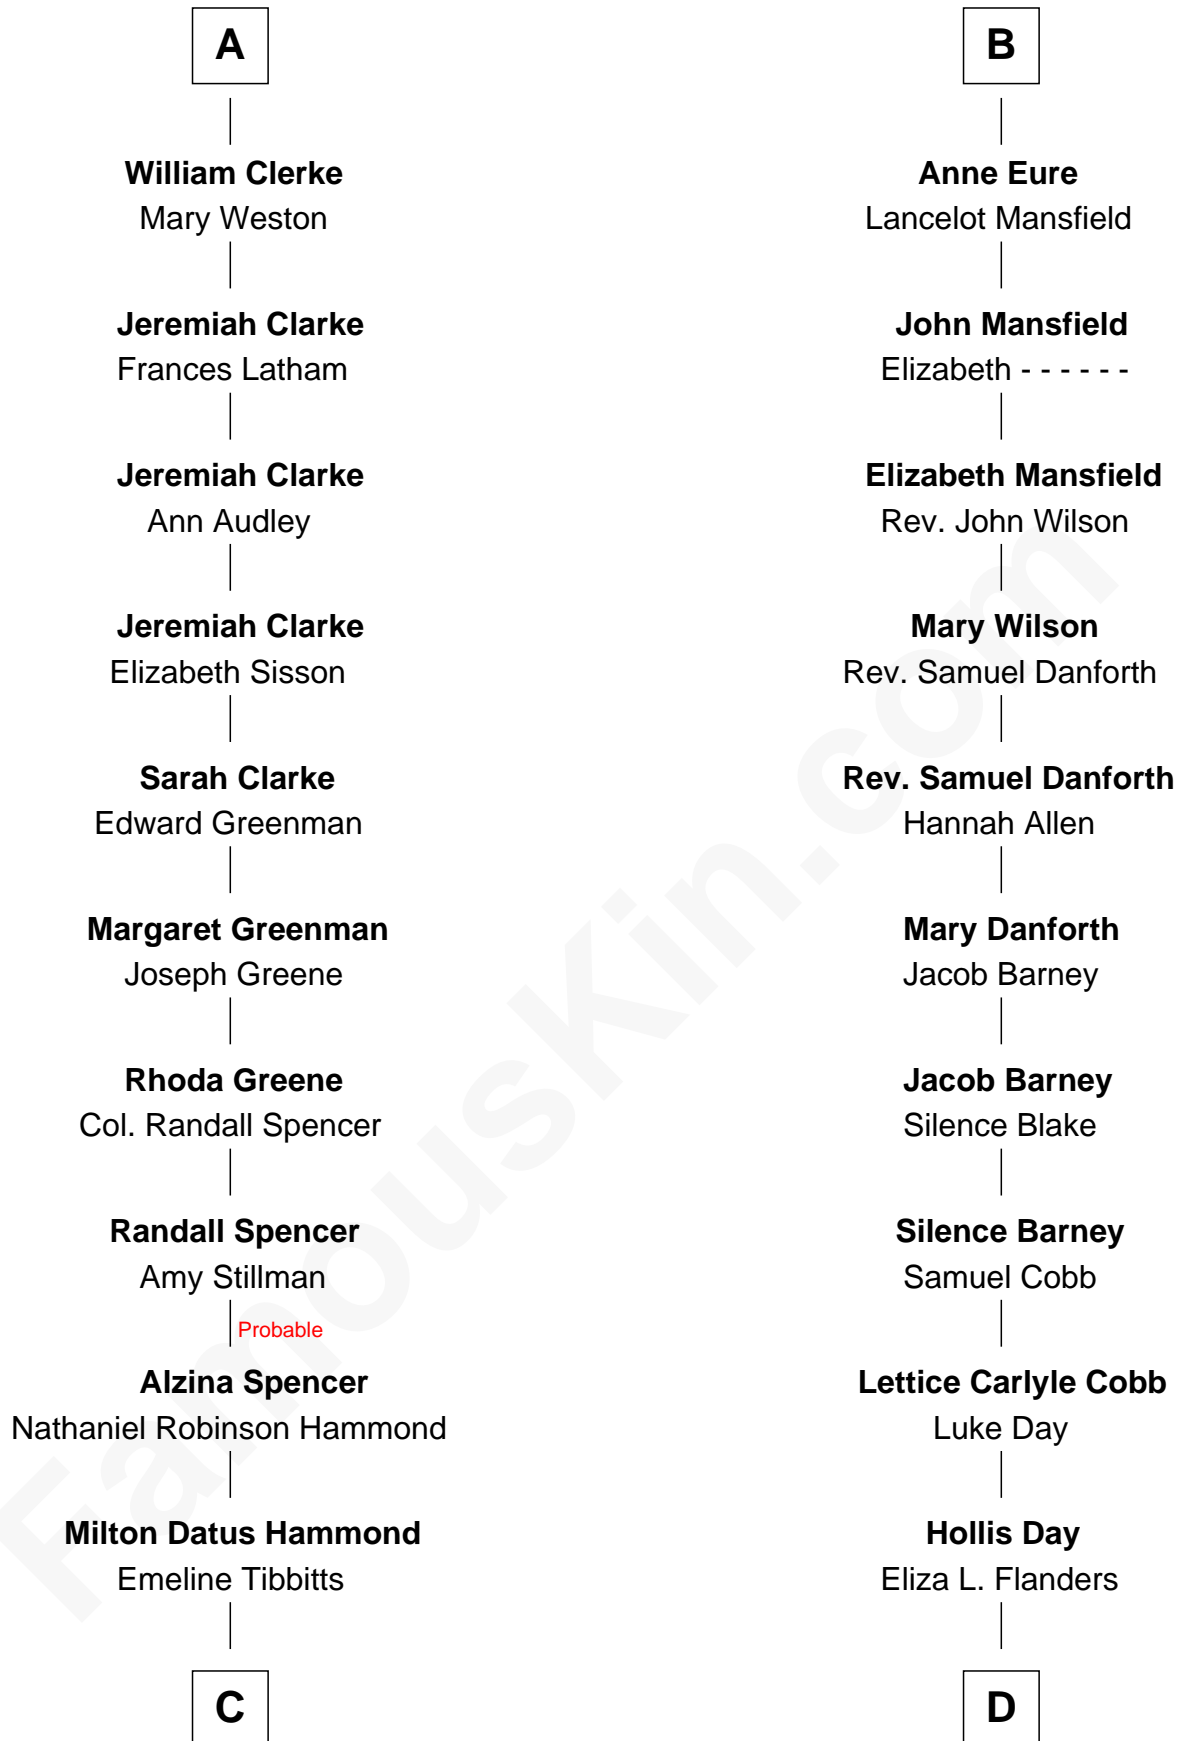

# FamousKin.com Relationship Chart of

**Amy Adams**  
Movie Actress

19th cousin 2 times removed of

**Sandra Day O'Connor**

First Female U.S. Supreme Court Justice

**C**

**Levi Parley Hammond**

Annie Elizabeth Baer

**Grant Levi Hammond**

Rita Otterbeck

**Colleen Hammond**

Joseph Hugh Hicken

**Kathryn Hicken**

Richard Kent Adams

**Amy Adams**

*Movie Actress*

**D**

**Henry Clay Day**

Alice Edith Hilton

**Henry R. Day**

Ada Mae Wilkey

**Sandra Day O'Connor**

*U.S. Supreme Court Justice*