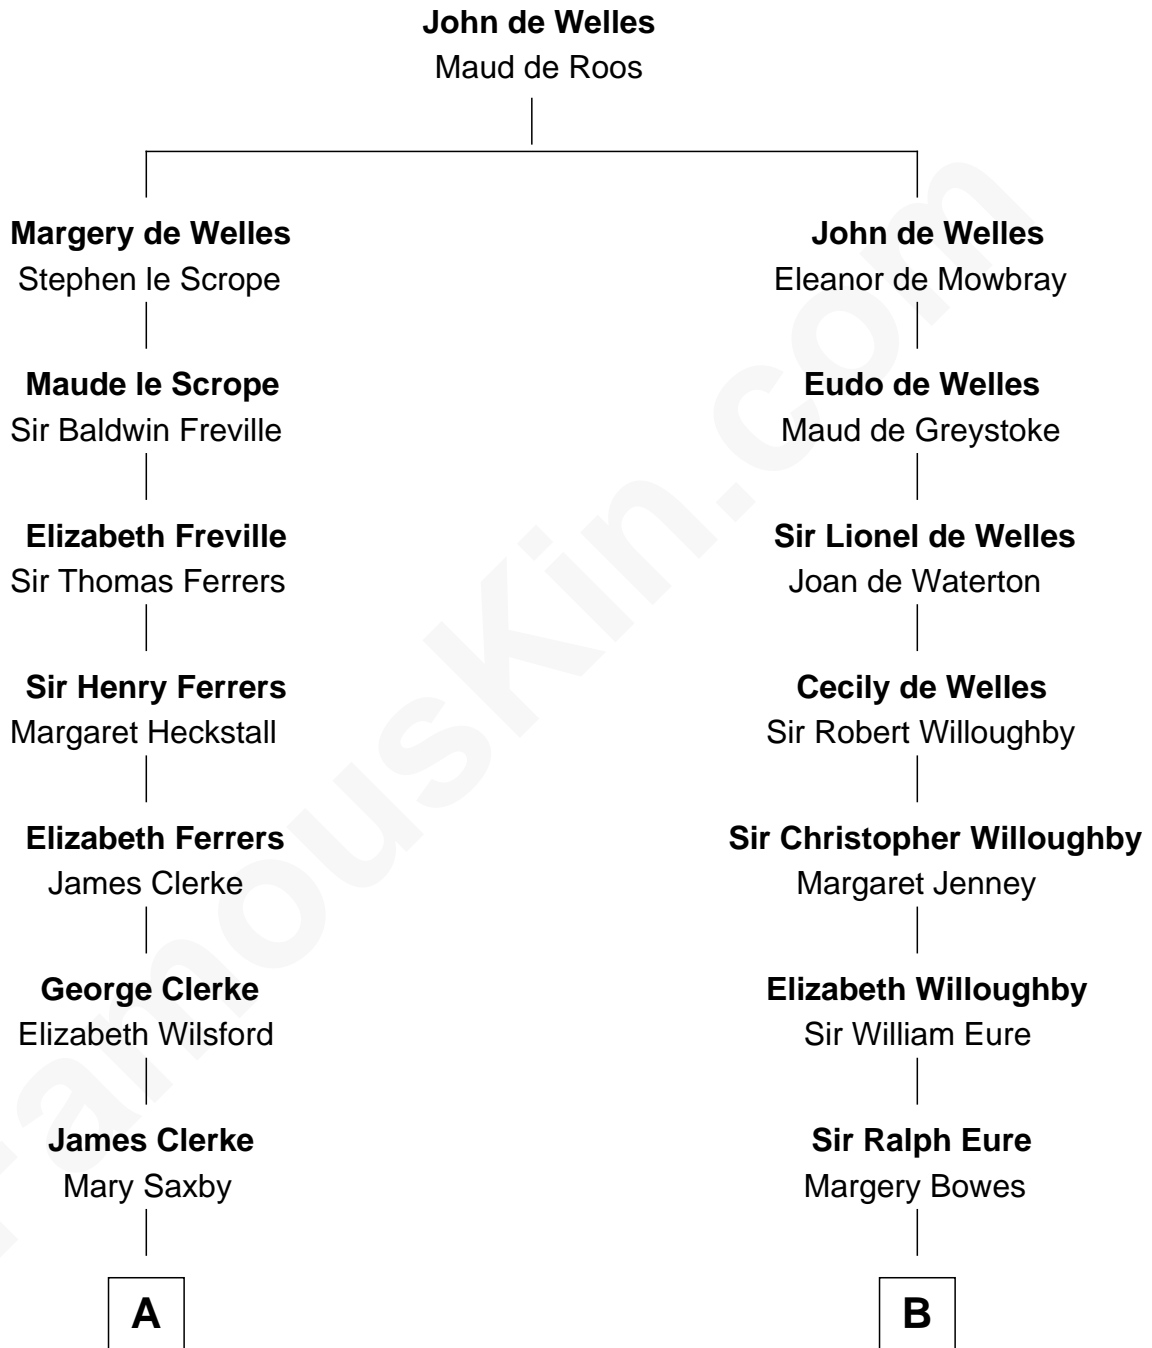

# FamousKin.com Relationship Chart of

**Amy Adams**  
Movie Actress

19th cousin 2 times removed of

**Sandra Day O'Connor**

First Female U.S. Supreme Court Justice

**C**

**Levi Parley Hammond**

Annie Elizabeth Baer

**Grant Levi Hammond**

Rita Otterbeck

**Colleen Hammond**

Joseph Hugh Hicken

**Kathryn Hicken**

Richard Kent Adams

**Amy Adams**

*Movie Actress*

**D**

**Henry Clay Day**

Alice Edith Hilton

**Henry R. Day**

Ada Mae Wilkey

**Sandra Day O'Connor**

*U.S. Supreme Court Justice*