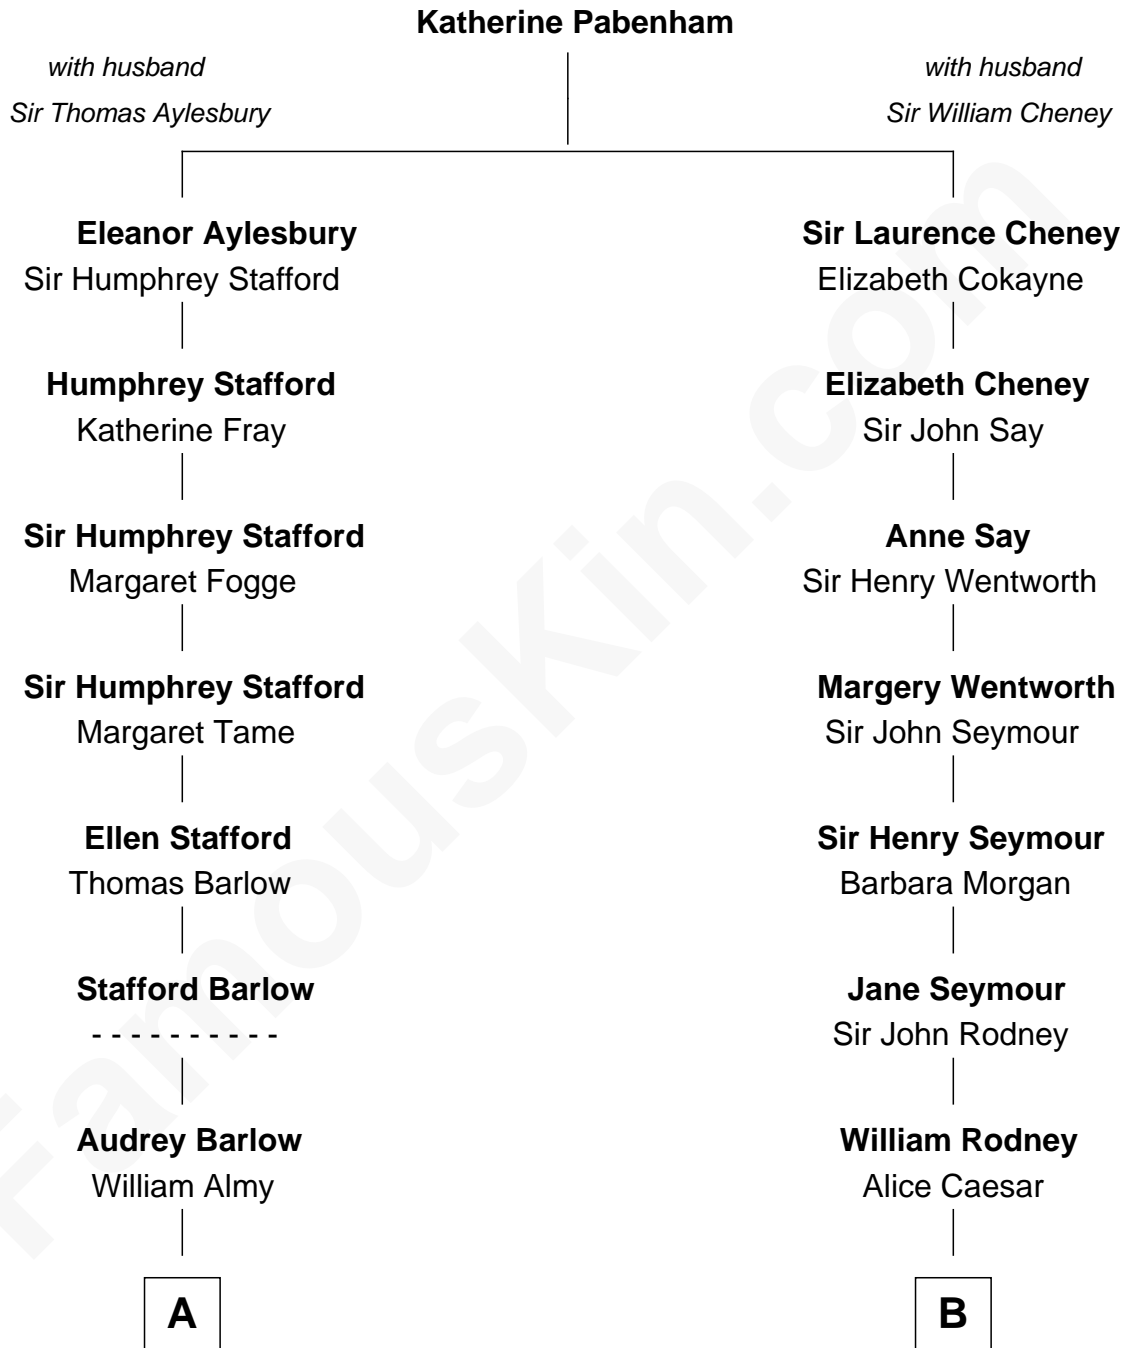

FamousKin.com Relationship Chart of

Amy Adams
Movie Actress

10th cousin 9 times removed of

Caesar Rodney

Signer of the Declaration of Independence

C

—
Colleen Hammond
Joseph Hugh Hicken

—
Kathryn Hicken
Richard Kent Adams

—
Amy Adams
Movie Actress

FamousKin.com