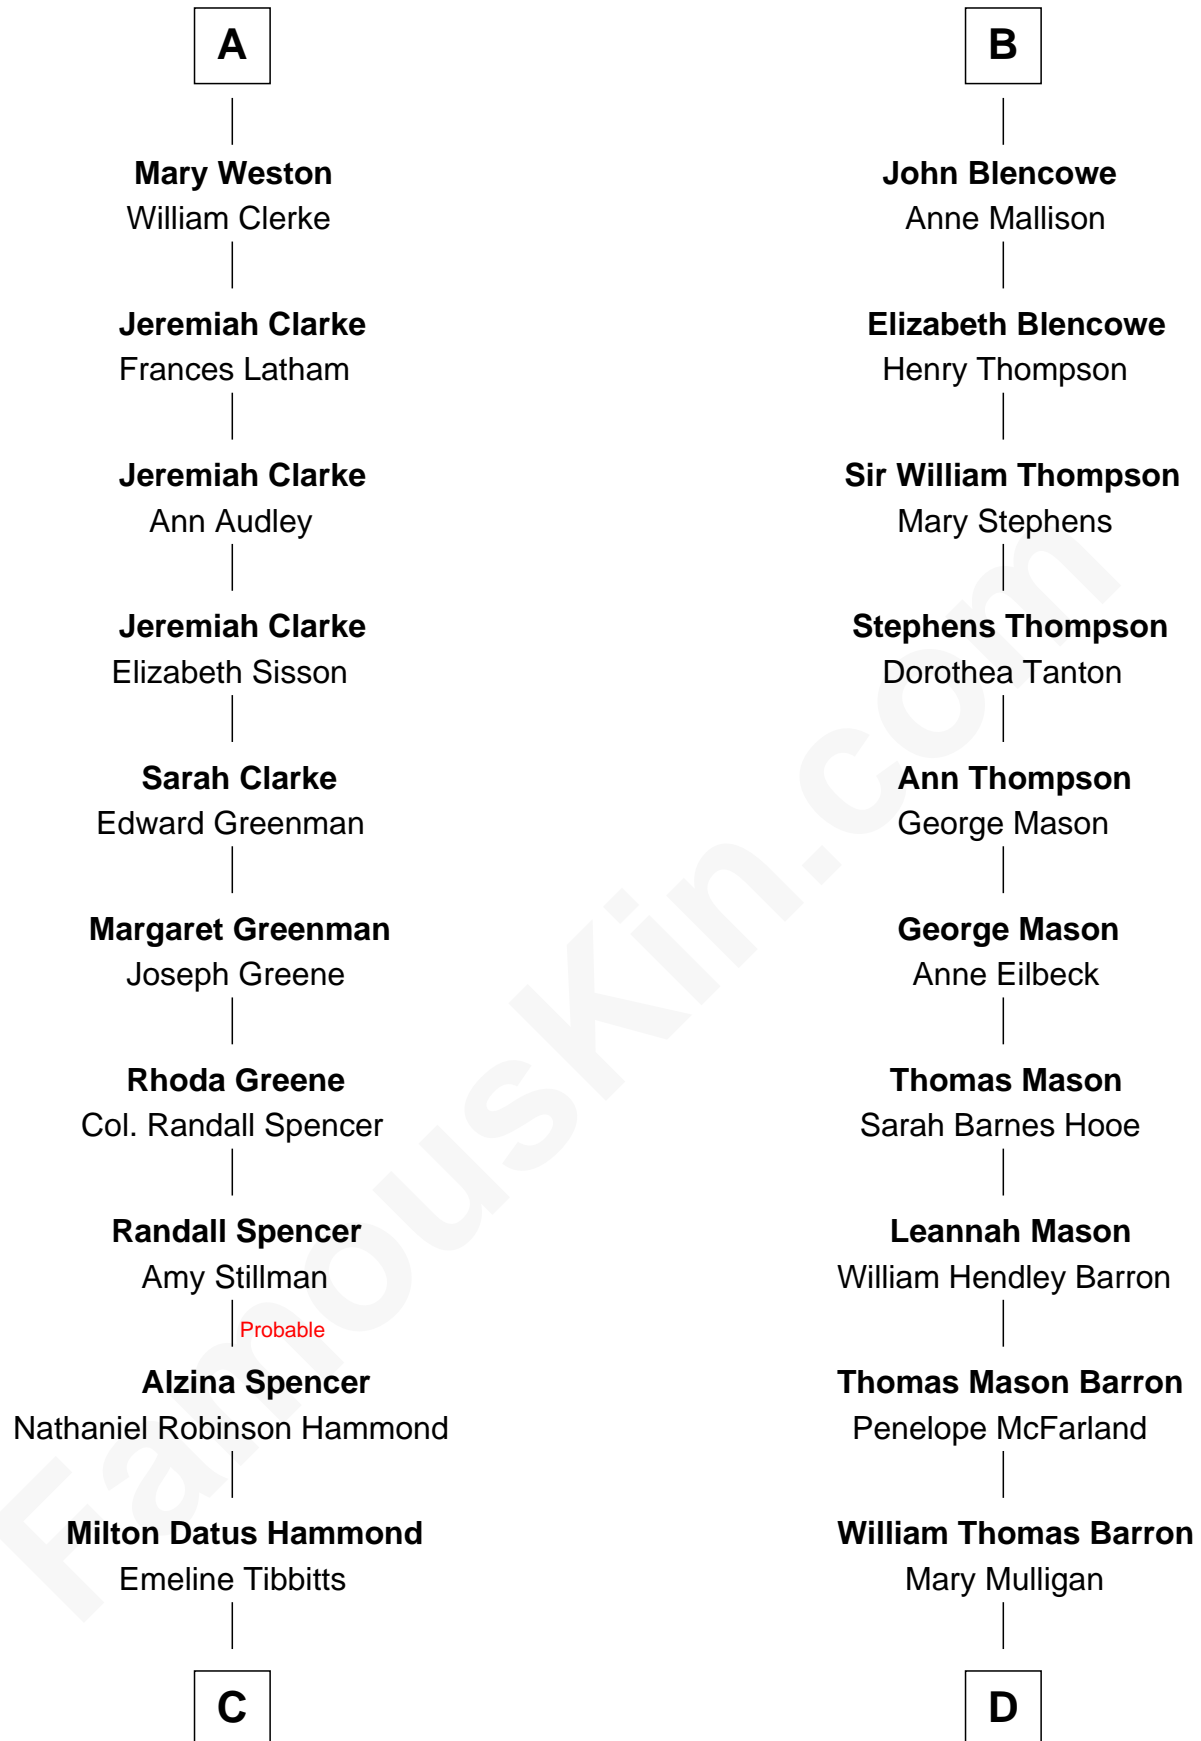

# FamousKin.com Relationship Chart of

**Amy Adams**

*Movie Actress*

20th cousin 1 time removed of

**Paris Hilton**

*Socialite and TV Personality*

**Sir Walter Blount**

Sancha de Ayala

Anthony Blencowe

**Richard Blencowe**

Apollonia Tolson

**Sir Henry Blencowe**

Grace Sandford

**B**

**C**

**Levi Parley Hammond**