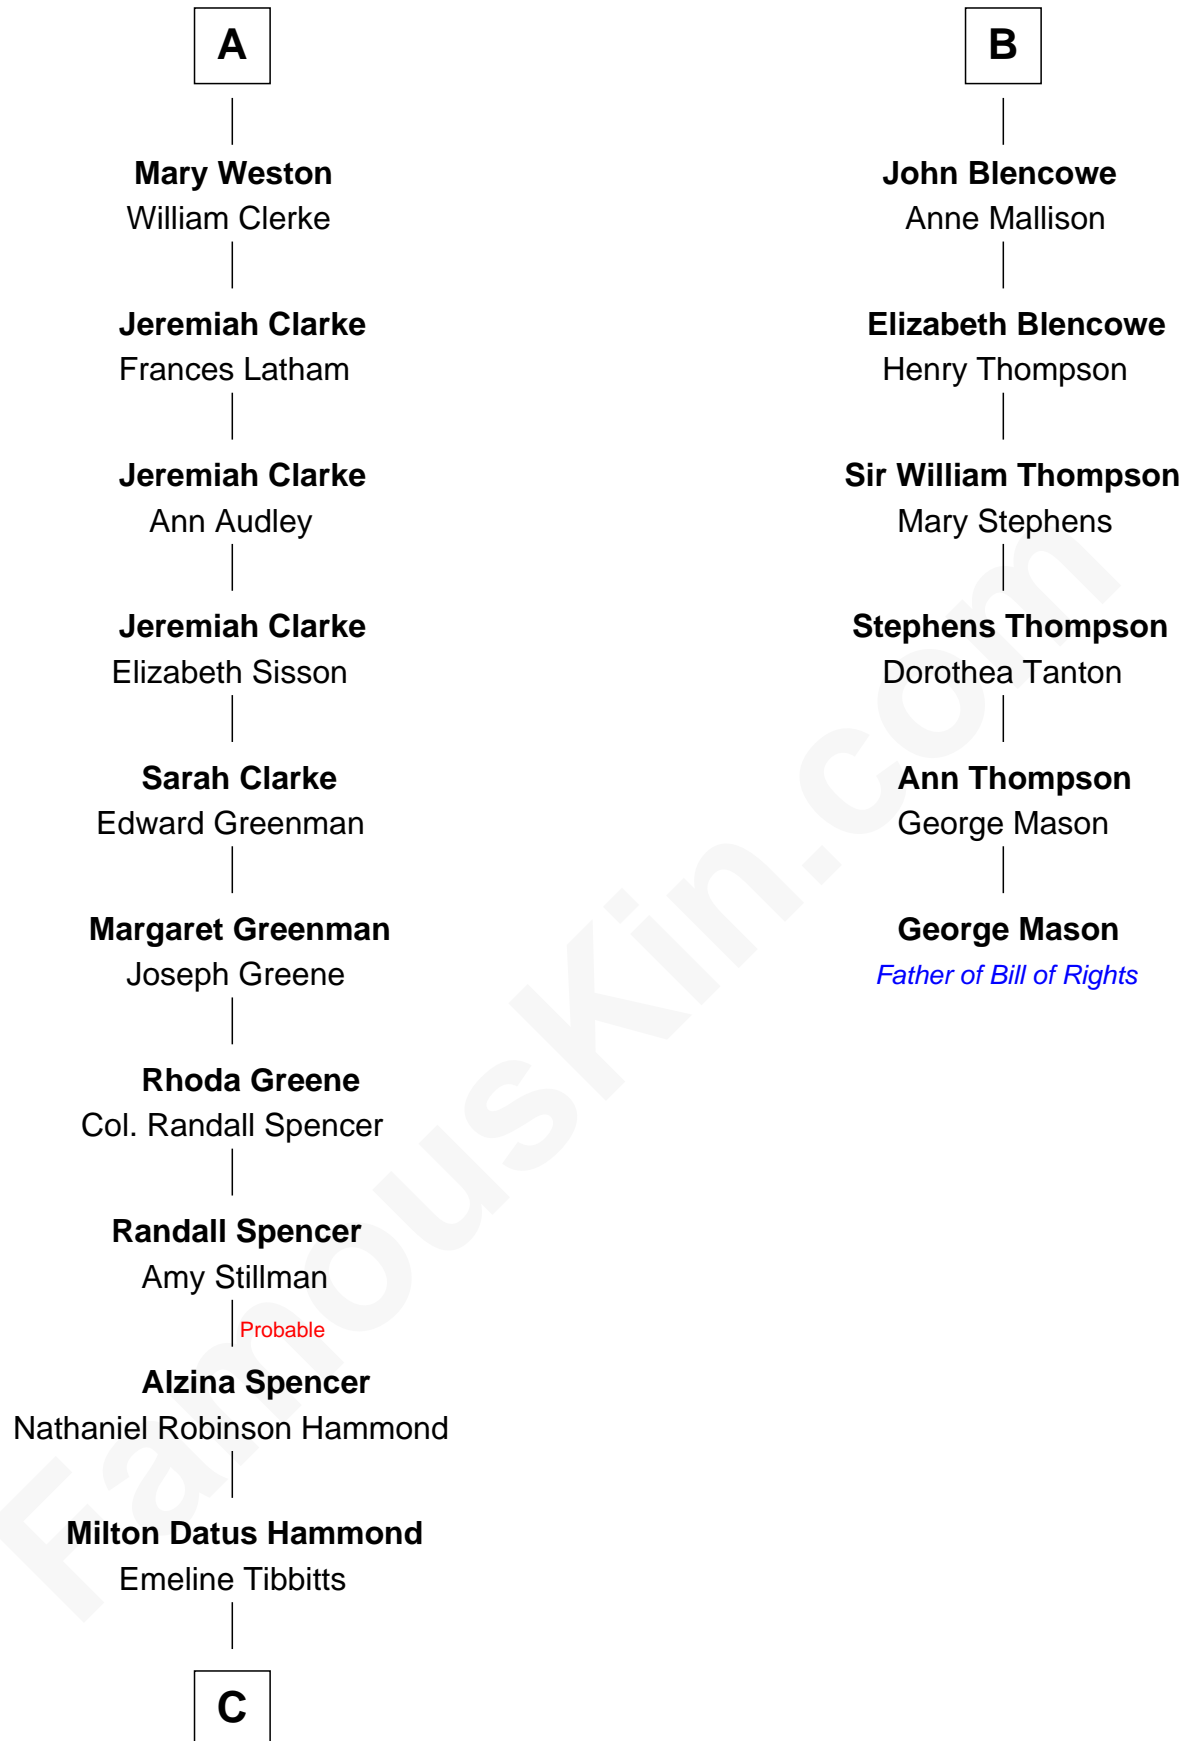

FamousKin.com Relationship Chart of

Amy Adams

Movie Actress

12th cousin 9 times removed of

George Mason

Father of the U.S. Bill of Rights

Sir Walter Blount

Sancha de Ayala

Anthony Blencowe

Richard Blencowe

Apollonia Tolson

Sir Henry Blencowe

Grace Sandford

B

C

—
Levi Parley Hammond