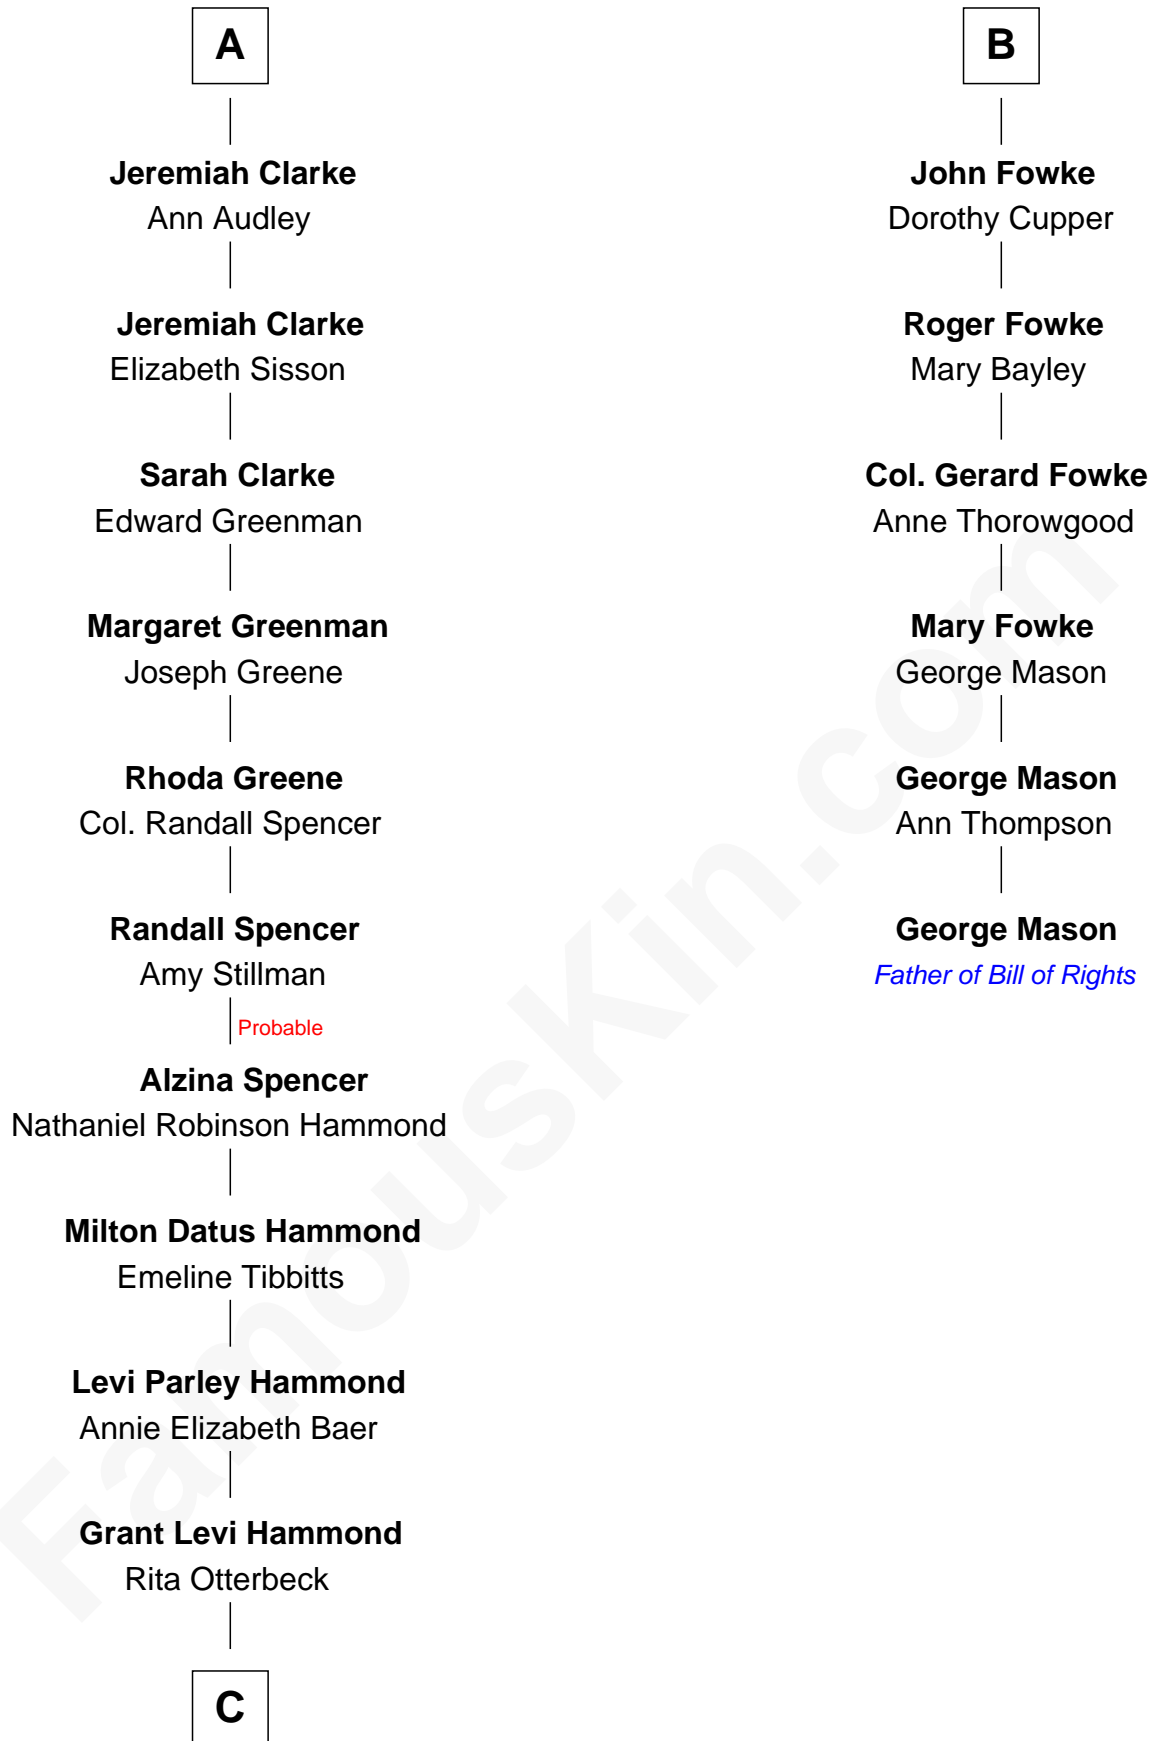

FamousKin.com Relationship Chart of

Amy Adams

Movie Actress

12th cousin 7 times removed of

George Mason

Father of the U.S. Bill of Rights

Sir Baldwin Freville

Maude le Scrope

James Clerke

Mary Saxby

William Clerke

Mary Weston

Jeremiah Clarke

Frances Latham

A

Joyce Freville

Sir Roger Aston

Sir Robert Aston

Isabel Brereton

John Aston

Elizabeth Delves

Margaret Aston

John Kinnersley

Isabel Kinnersley

John Bradshaw

Anne Bradshaw

John Fowke

Francis Fowke

Jane Raynsford

B

C

—
Colleen Hammond
Joseph Hugh Hicken