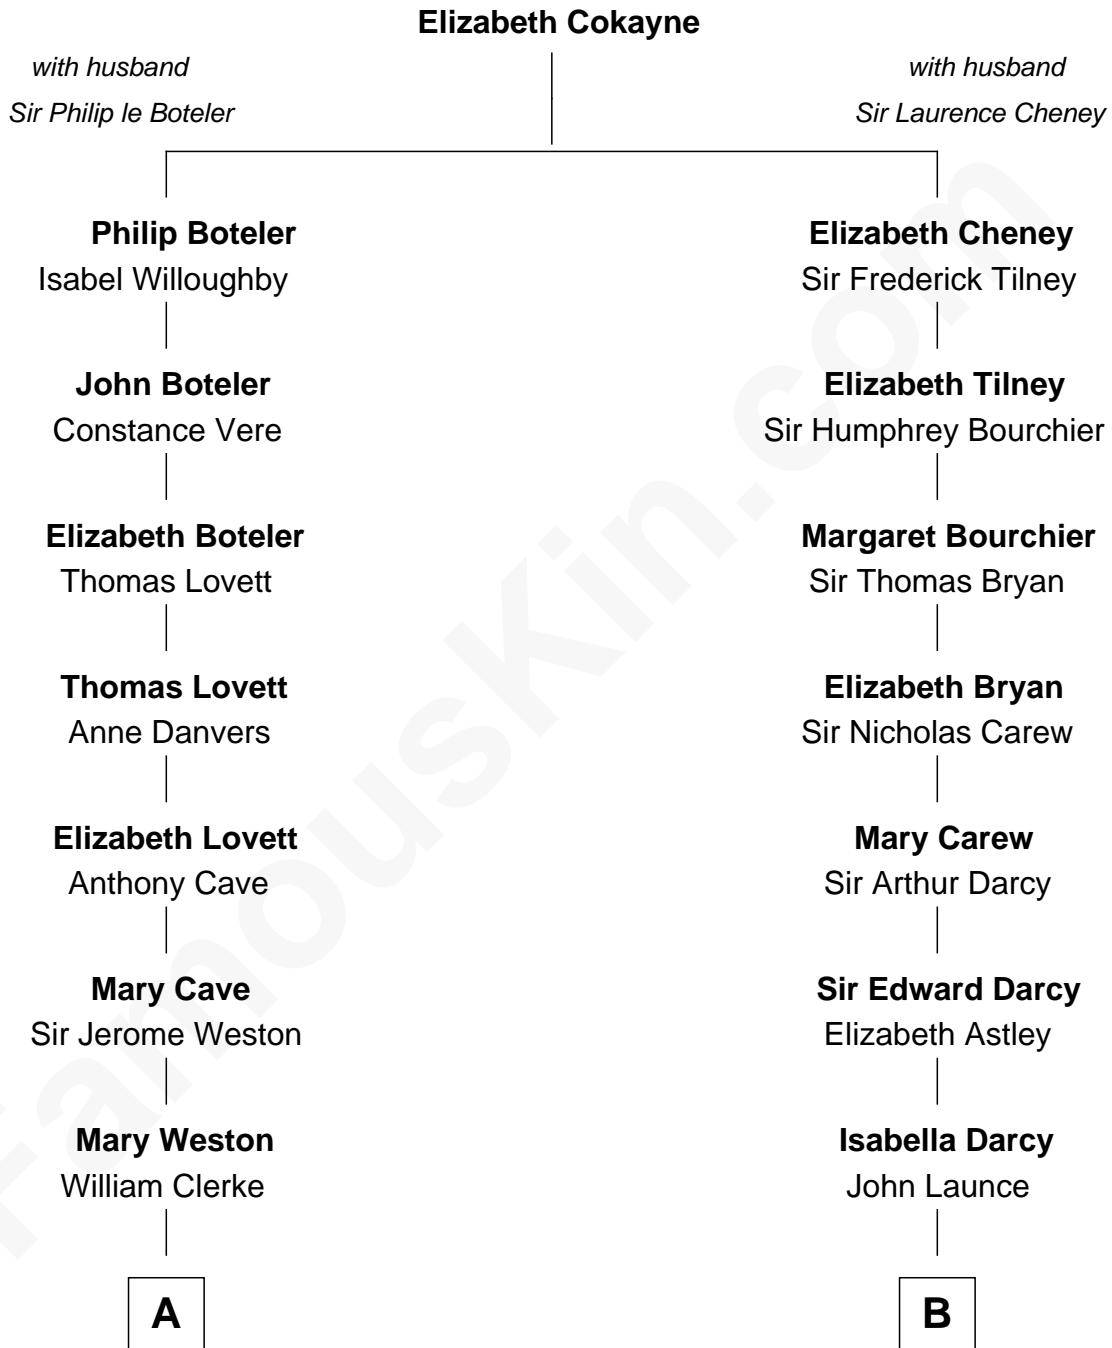

FamousKin.com Relationship Chart of

Amy Adams
Movie Actress

16th cousin 4 times removed of

Norman Rockwell
American Artist

C

—
Grant Levi Hammond

Rita Otterbeck

—
Colleen Hammond

Joseph Hugh Hicken

—
Kathryn Hicken

Richard Kent Adams

—
Amy Adams

Movie Actress