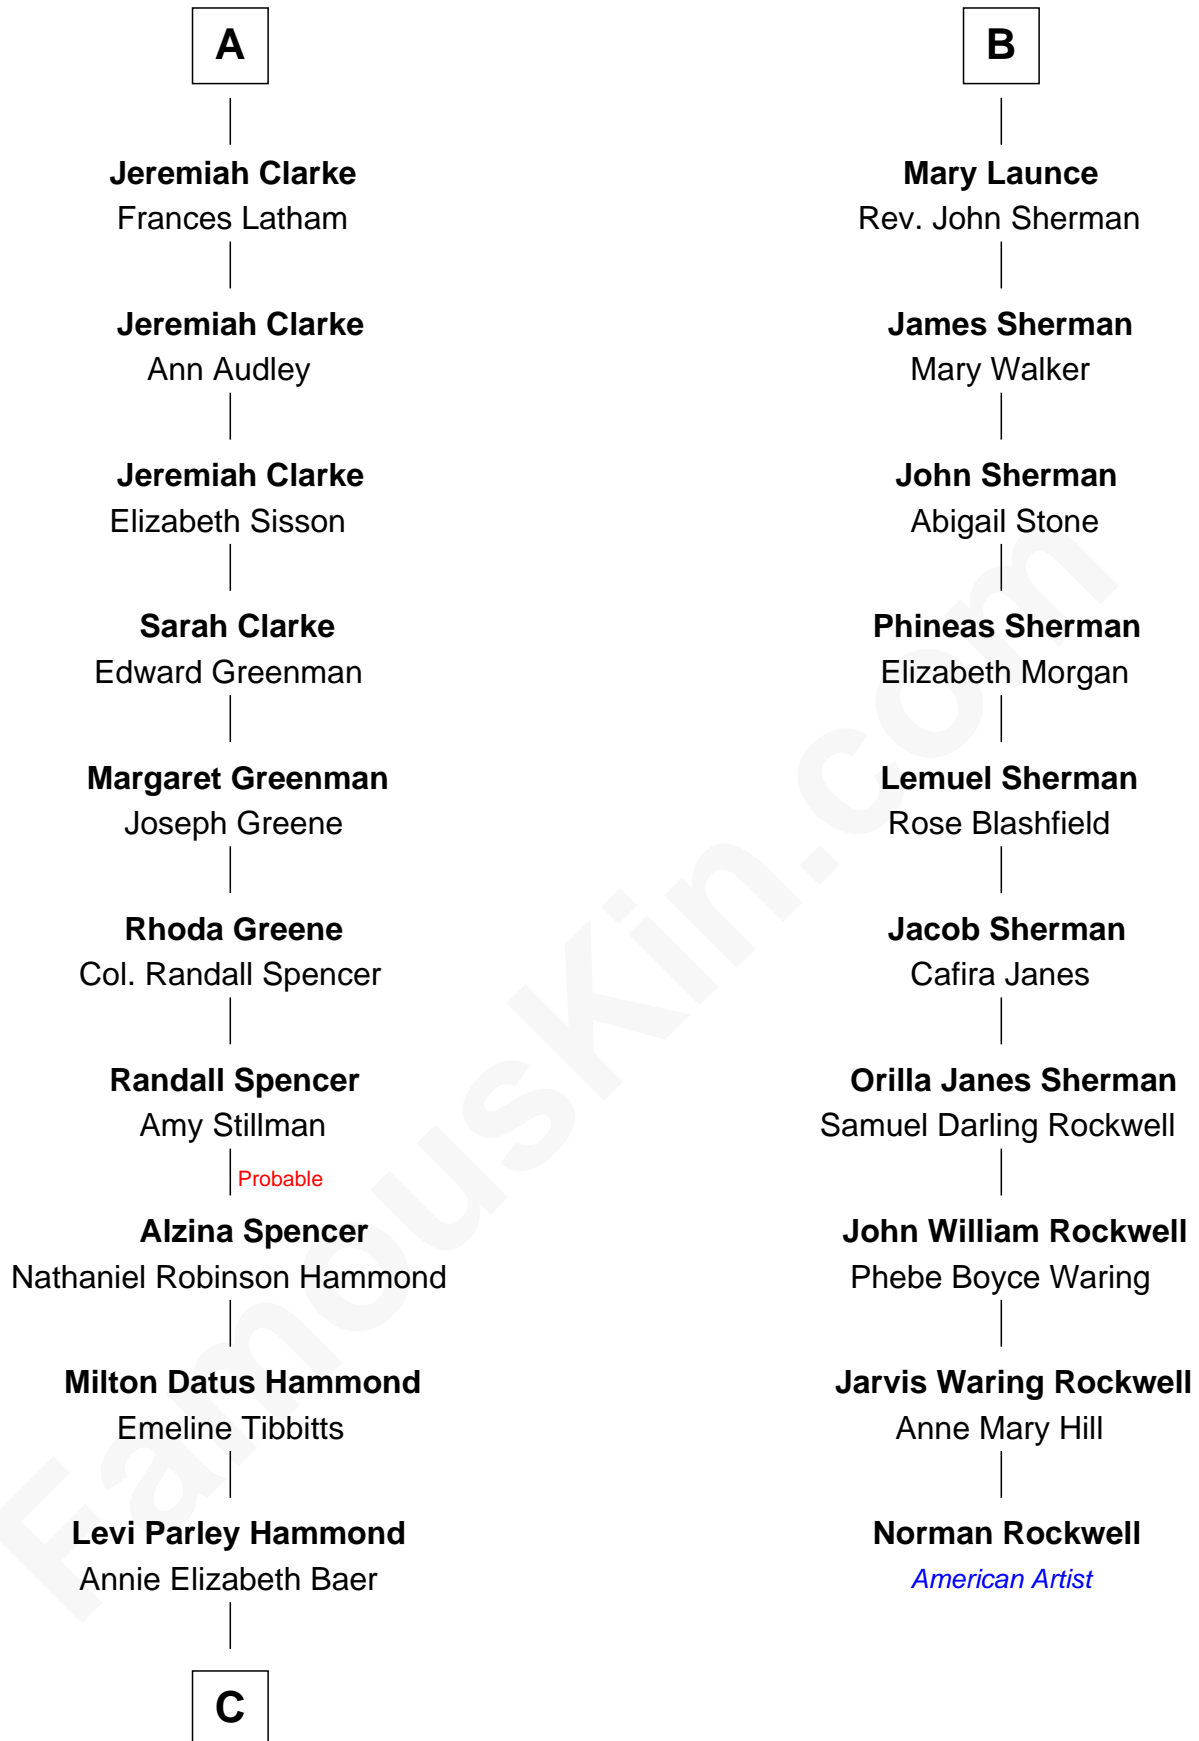

FamousKin.com Relationship Chart of

Amy Adams
Movie Actress

16th cousin 4 times removed of

Norman Rockwell
American Artist

C

—
Grant Levi Hammond

Rita Otterbeck

—
Colleen Hammond

Joseph Hugh Hicken

—
Kathryn Hicken

Richard Kent Adams

—
Amy Adams

Movie Actress