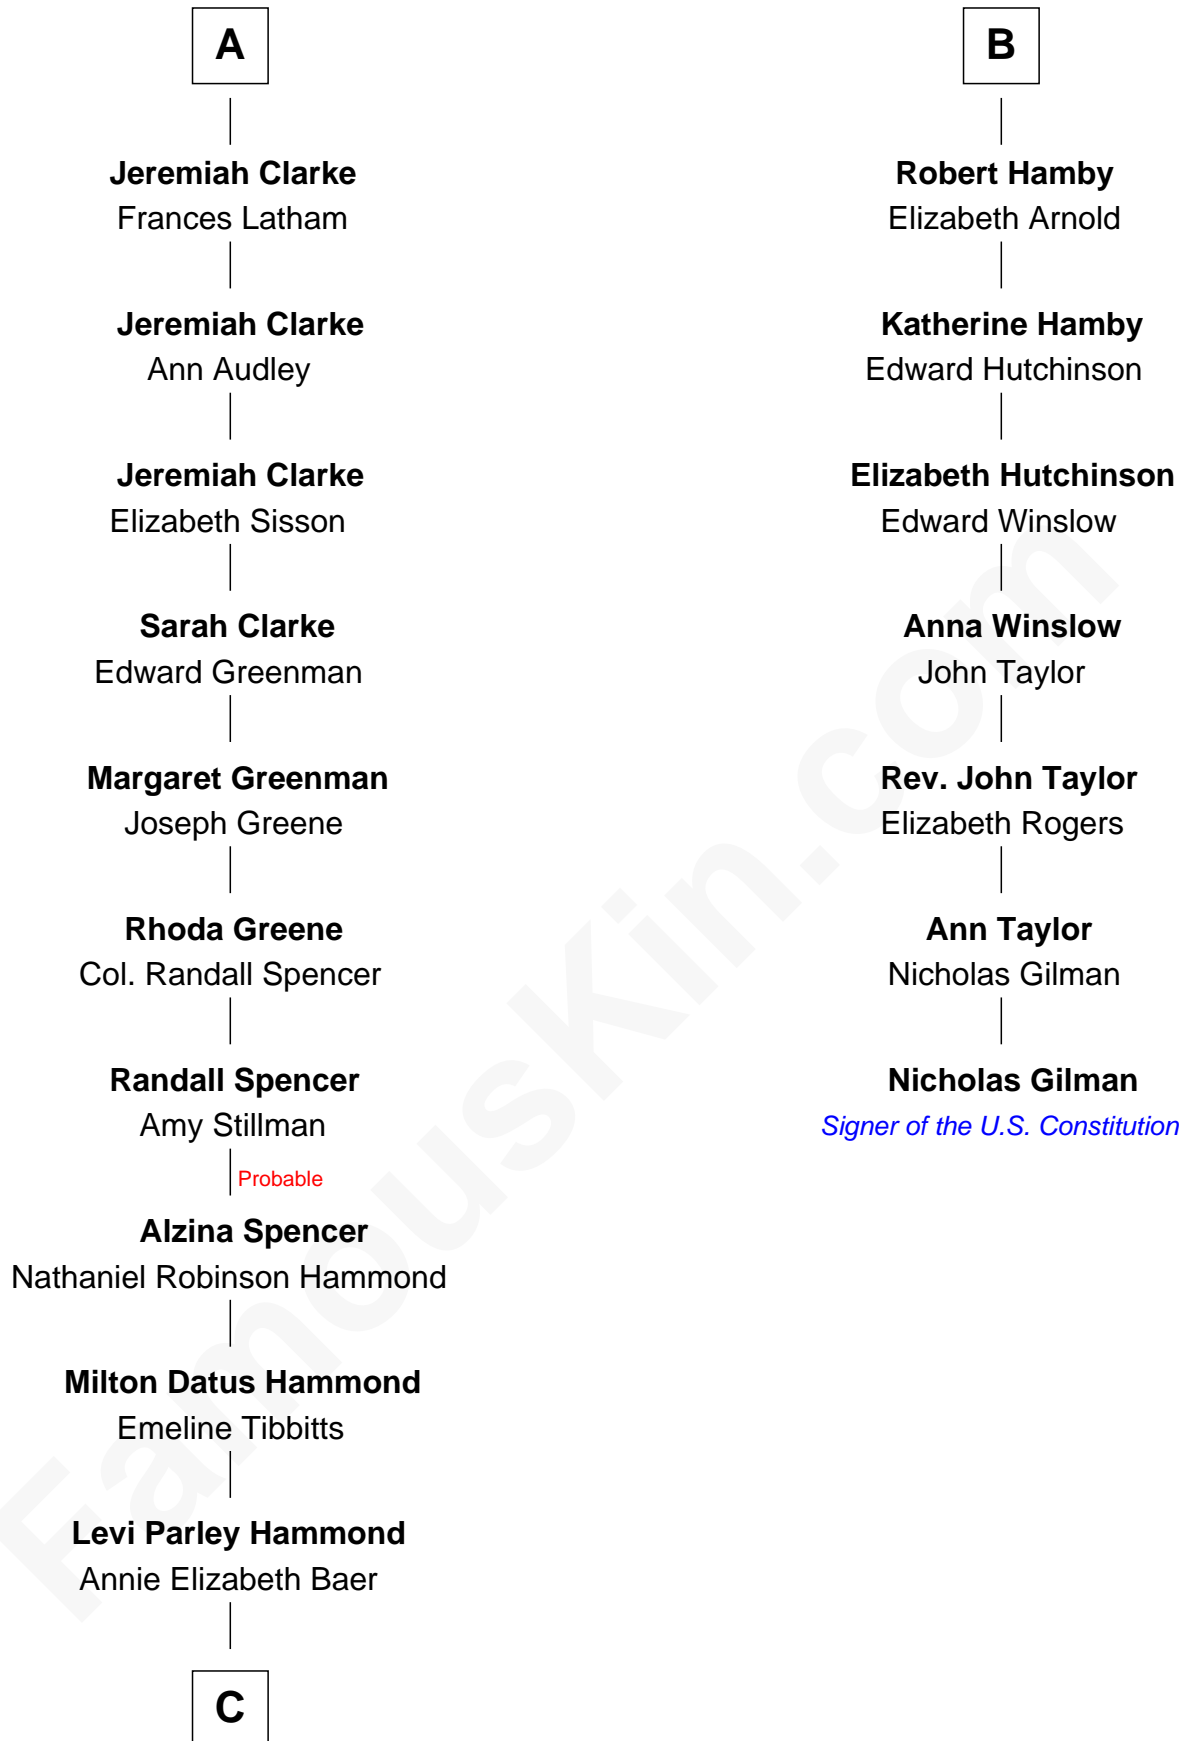

# FamousKin.com Relationship Chart of

**Amy Adams**  
*Movie Actress*

13th cousin 7 times removed of

**Nicholas Gilman**  
*Signer of the U.S. Constitution*

**Sir Baldwin Freville**  
Joyce de Botetourte

**Sir Baldwin Freville**  
Maude le Scrope

**Elizabeth Freville**  
Sir Thomas Ferrers

**Sir Henry Ferrers**  
Margaret Heckstall

**Elizabeth Ferrers**  
James Clerke

**George Clerke**  
Elizabeth Wilsford

**James Clerke**  
Mary Saxby

**William Clerke**  
Mary Weston

**A**

**Sir Baldwin Freville**  
Maude le Scrope

**Margaret Freville**  
Sir Hugh Willoughby

**Margery Willoughby**  
Sir Godfrey Hilton

**Elizabeth Hilton**  
Richard Thimbleby

**Anne Thimbleby**  
John Booth

**Eleanor Booth**  
Edward Hamby

**William Hamby**  
Margaret Blewett

**B**

**C**

—  
**Grant Levi Hammond**

Rita Otterbeck

—  
**Colleen Hammond**

Joseph Hugh Hicken