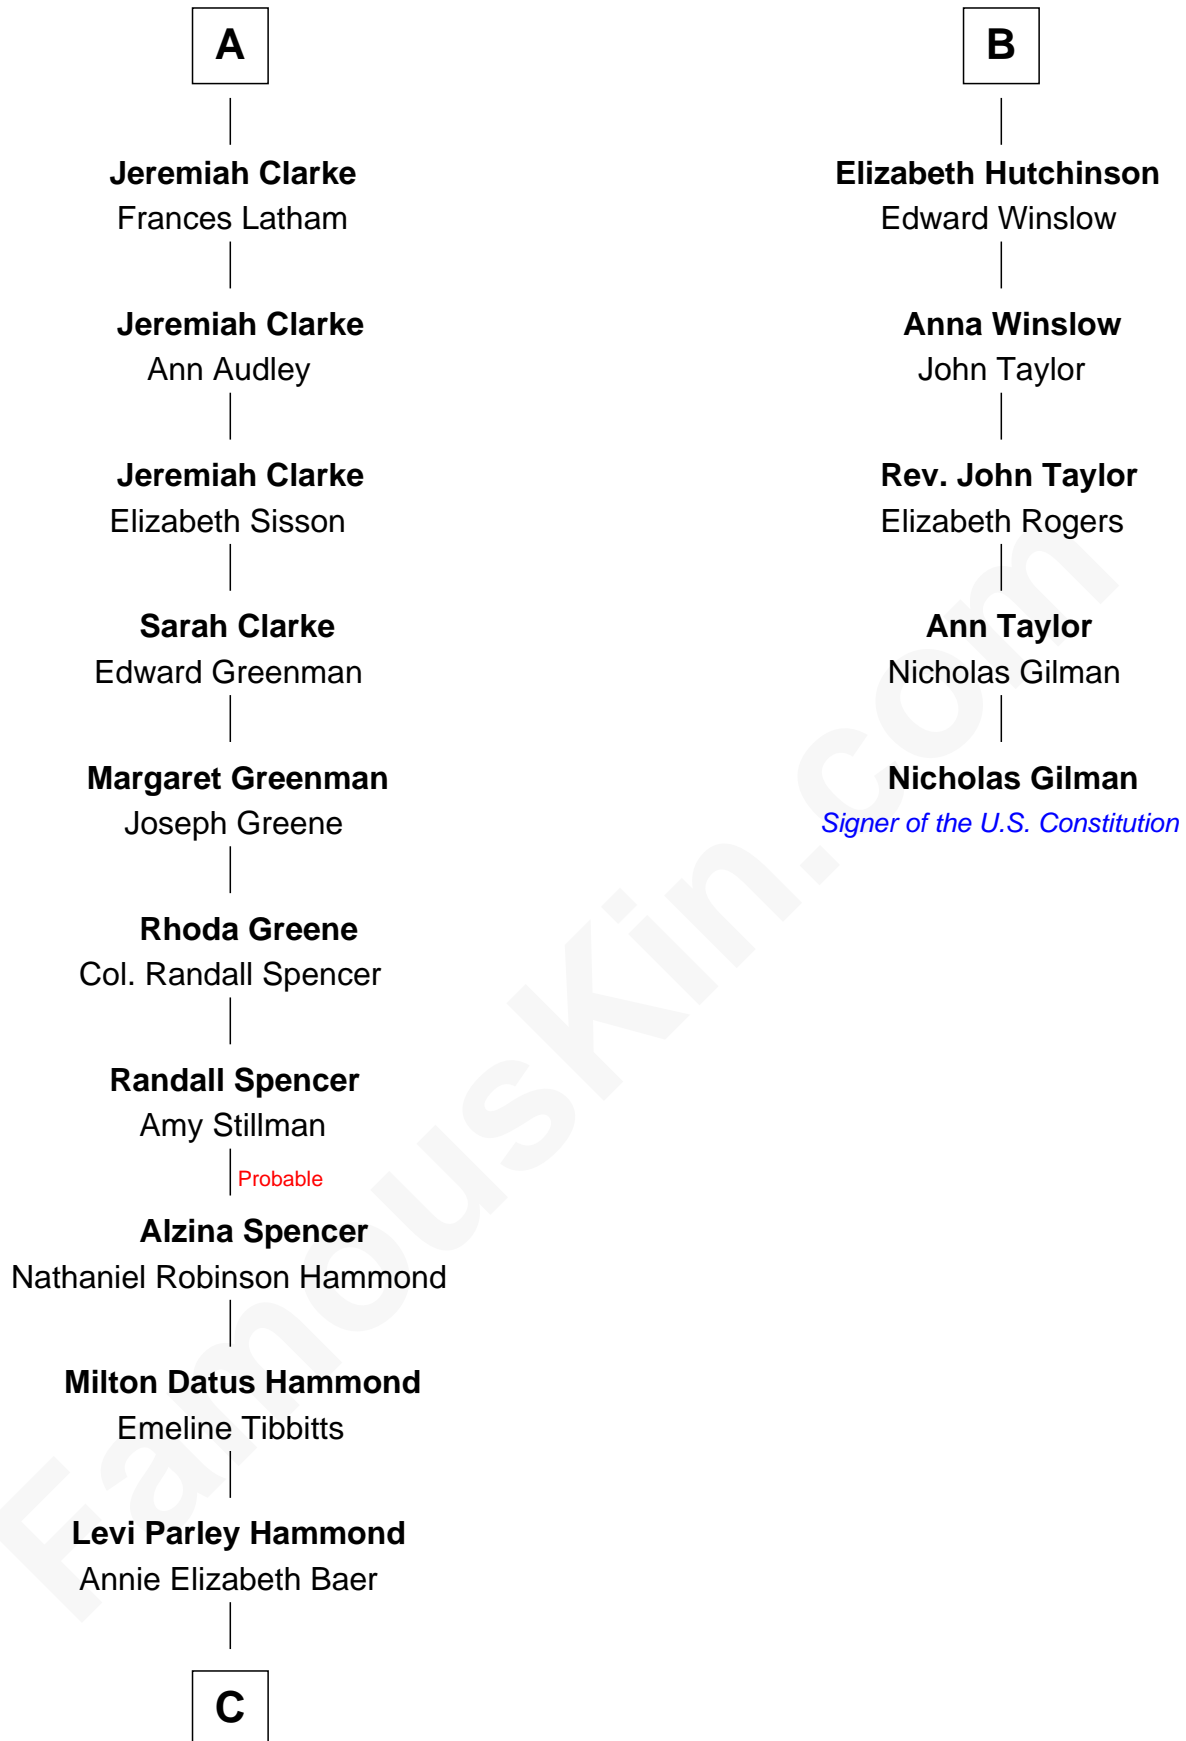

# FamousKin.com Relationship Chart of

**Amy Adams**

*Movie Actress*

11th cousin 9 times removed of

**Nicholas Gilman**

*Signer of the U.S. Constitution*

**Sir Hugh Willoughby**

Margaret Freville

**Elizabeth Lovett**

Anthony Cave

**Mary Cave**

Sir Jerome Weston

**Mary Weston**

William Clerke

**A**

**Margery Willoughby**

Sir Godfrey Hilton

**Elizabeth Hilton**

Richard Thimbleby

**Anne Thimbleby**

John Booth

**Eleanor Booth**

Edward Hamby

**William Hamby**

Margaret Blewett

**Robert Hamby**

Elizabeth Arnold

**Katherine Hamby**

Edward Hutchinson

**B**

**C**

—  
**Grant Levi Hammond**