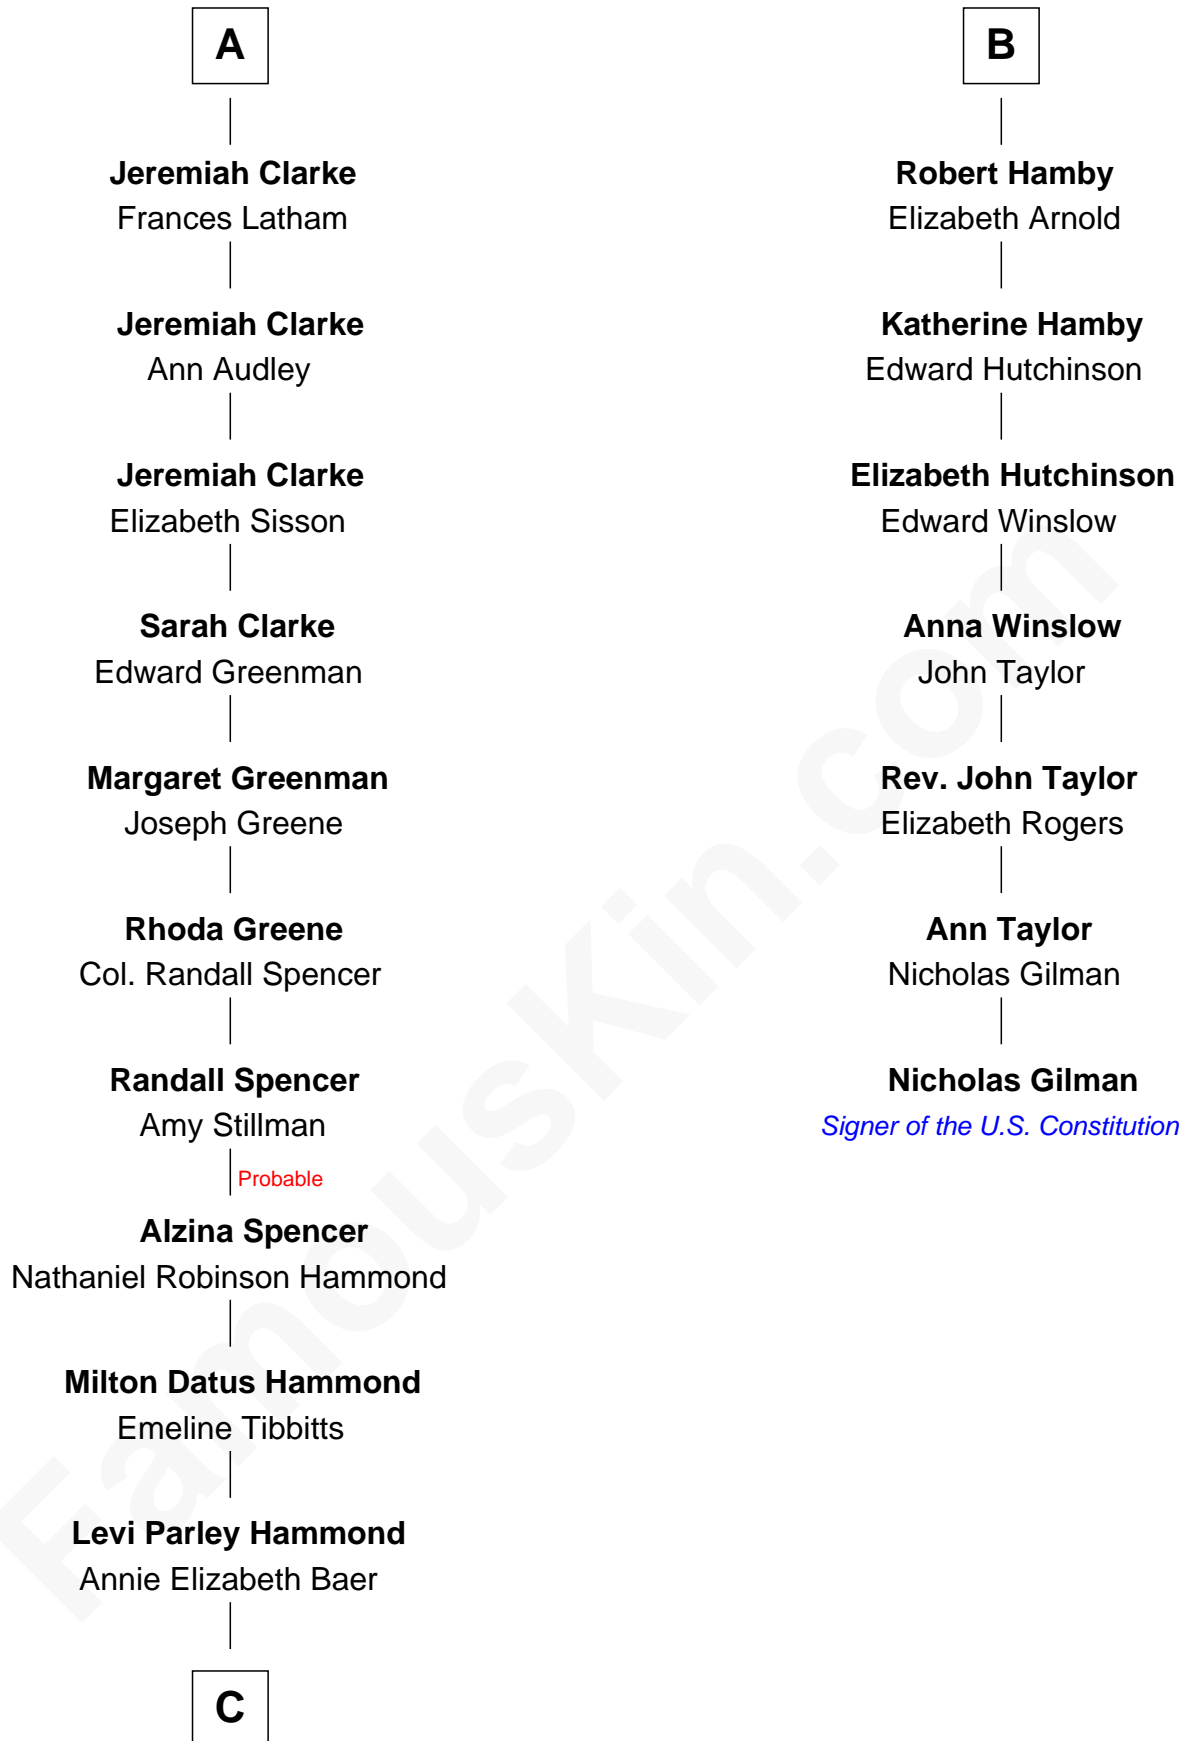

FamousKin.com Relationship Chart of

Amy Adams
Movie Actress

13th cousin 7 times removed of

Nicholas Gilman
Signer of the U.S. Constitution

Stephen le Scrope
Margery de Welles

Maude le Scrope
Sir Baldwin Freville

Margaret Freville
Sir Hugh Willoughby

Margery Willoughby
Sir Godfrey Hilton

Elizabeth Hilton
Richard Thimbleby

Anne Thimbleby
John Booth

Eleanor Booth
Edward Hamby

William Hamby
Margaret Blewett

B

C