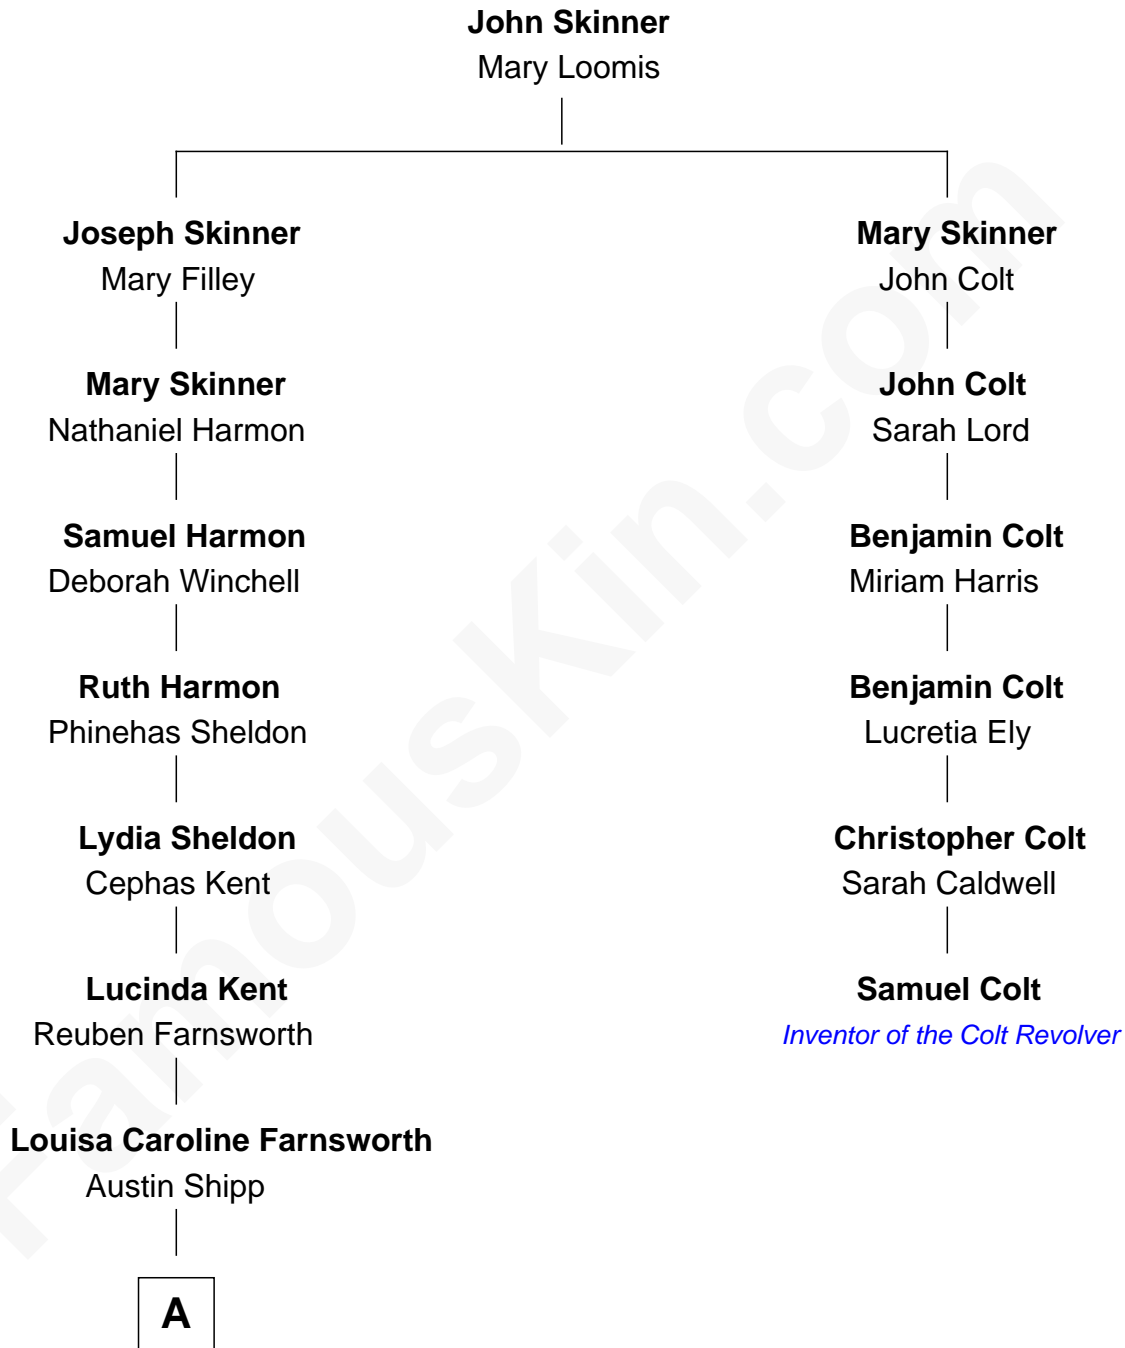

# FamousKin.com Relationship Chart of

**Amy Adams**

*Movie Actress*

5th cousin 6 times removed of

**Samuel Colt**

*Inventor of the Colt Revolver*

**A**

—  
**Dr. Milford Bard Shipp**

Ellis Reynolds

—  
**Olea Shipp**

John Hyrum Hill

—  
**Olea Lorraine Hill**

Frank Ralph Adams

—  
**Richard Kent Adams**

Kathryn Hicken

—  
**Amy Adams**