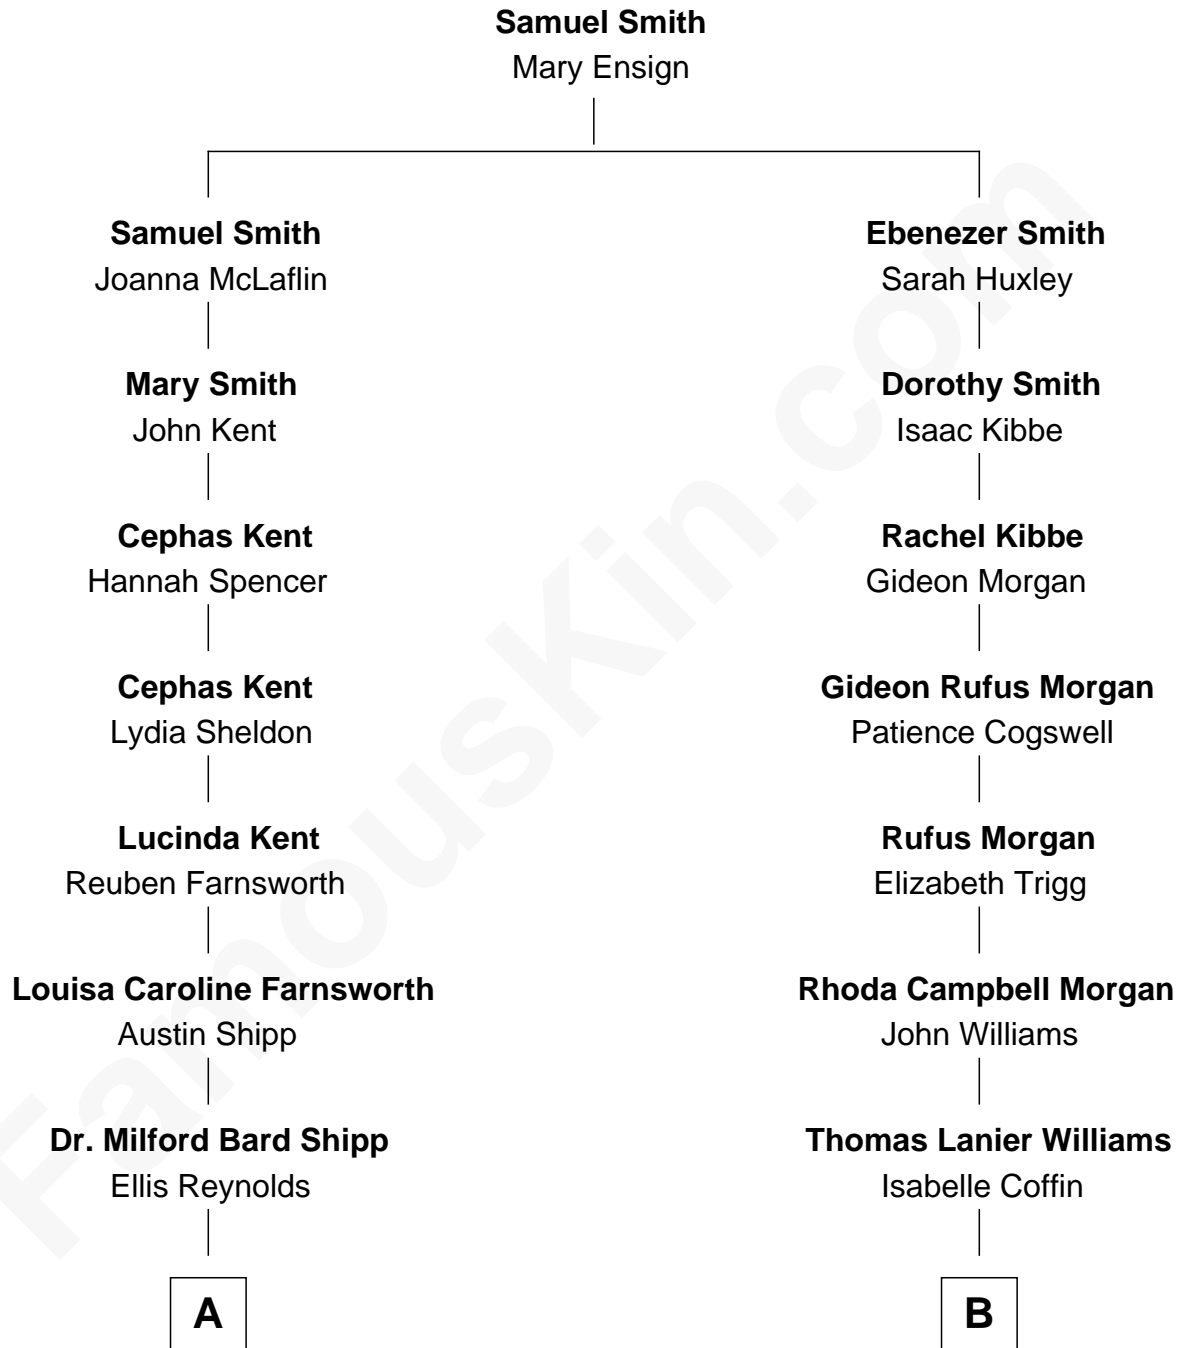

# FamousKin.com Relationship Chart of

**Amy Adams**  
Movie Actress

8th cousin 2 times removed of

**Tennessee Williams**  
Author of *A Streetcar Named Desire*

**A**

**Olea Shipp**  
John Hyrum Hill

**Olea Lorraine Hill**  
Frank Ralph Adams

**Richard Kent Adams**  
Kathryn Hicken

**Amy Adams**  
*Movie Actress*

**B**

**Cornelius Coffin Williams**  
Edwina Dakin

**Tennessee Williams**  
*Author of A Streetcar Named Desire*

FamousKin.com