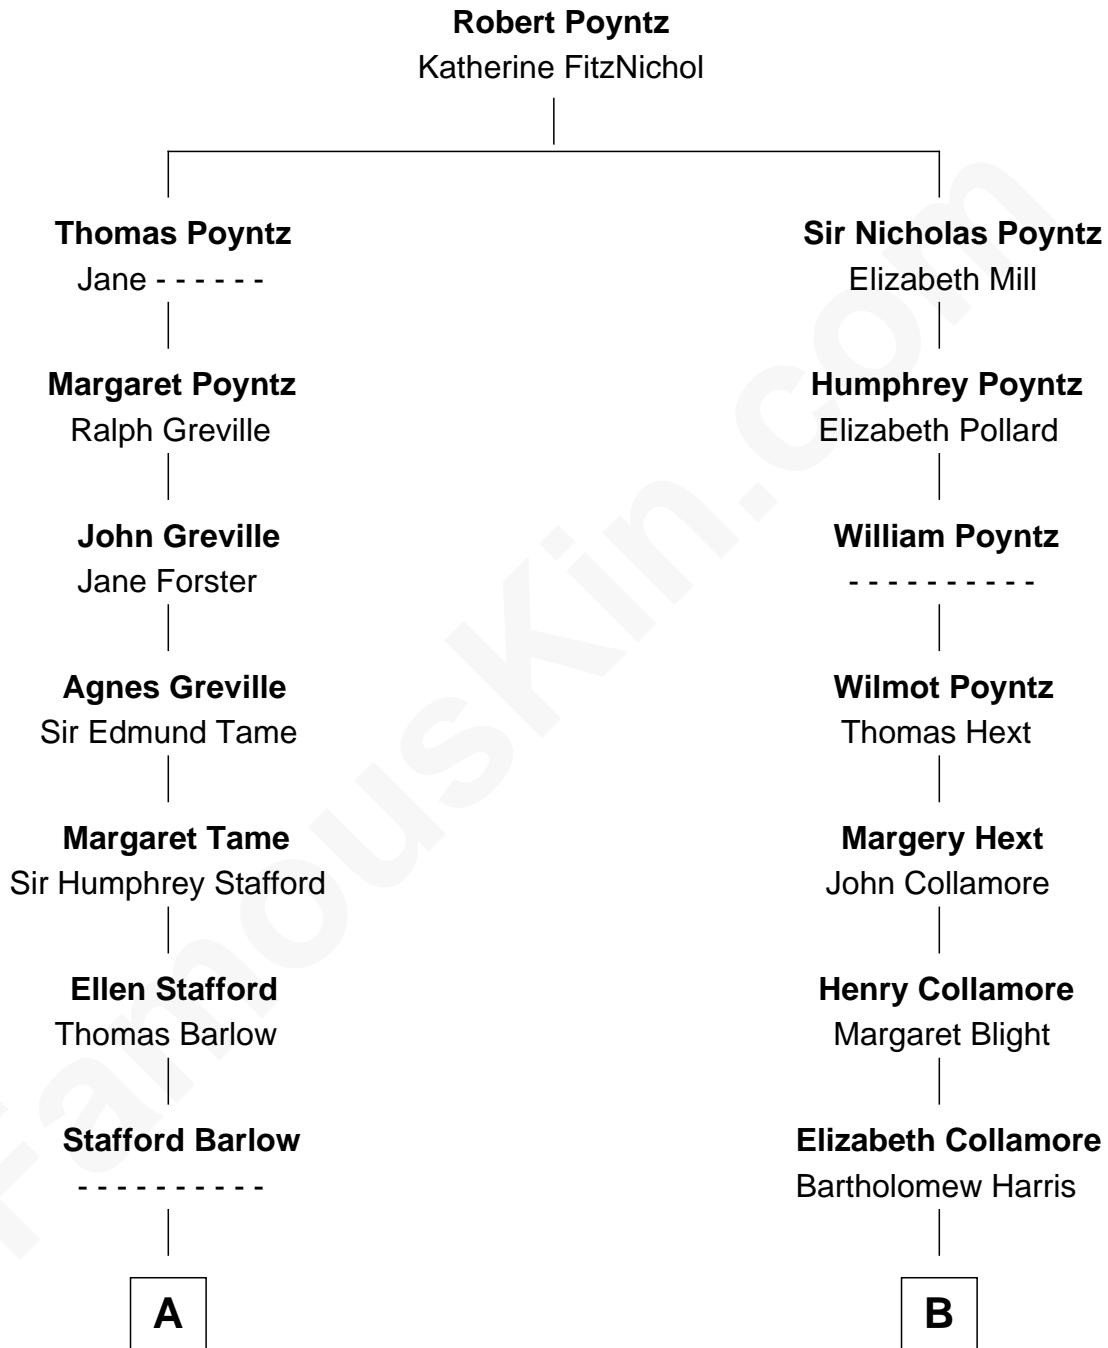

FamousKin.com Relationship Chart of

Amy Adams
Movie Actress

18th cousin 2 times removed of

Howard Dean

79th Governor of Vermont

C

Grant Levi Hammond

Rita Otterbeck

Howard Brush Dean

Howard Dean

79th Governor of Vermont

FamousKin.com