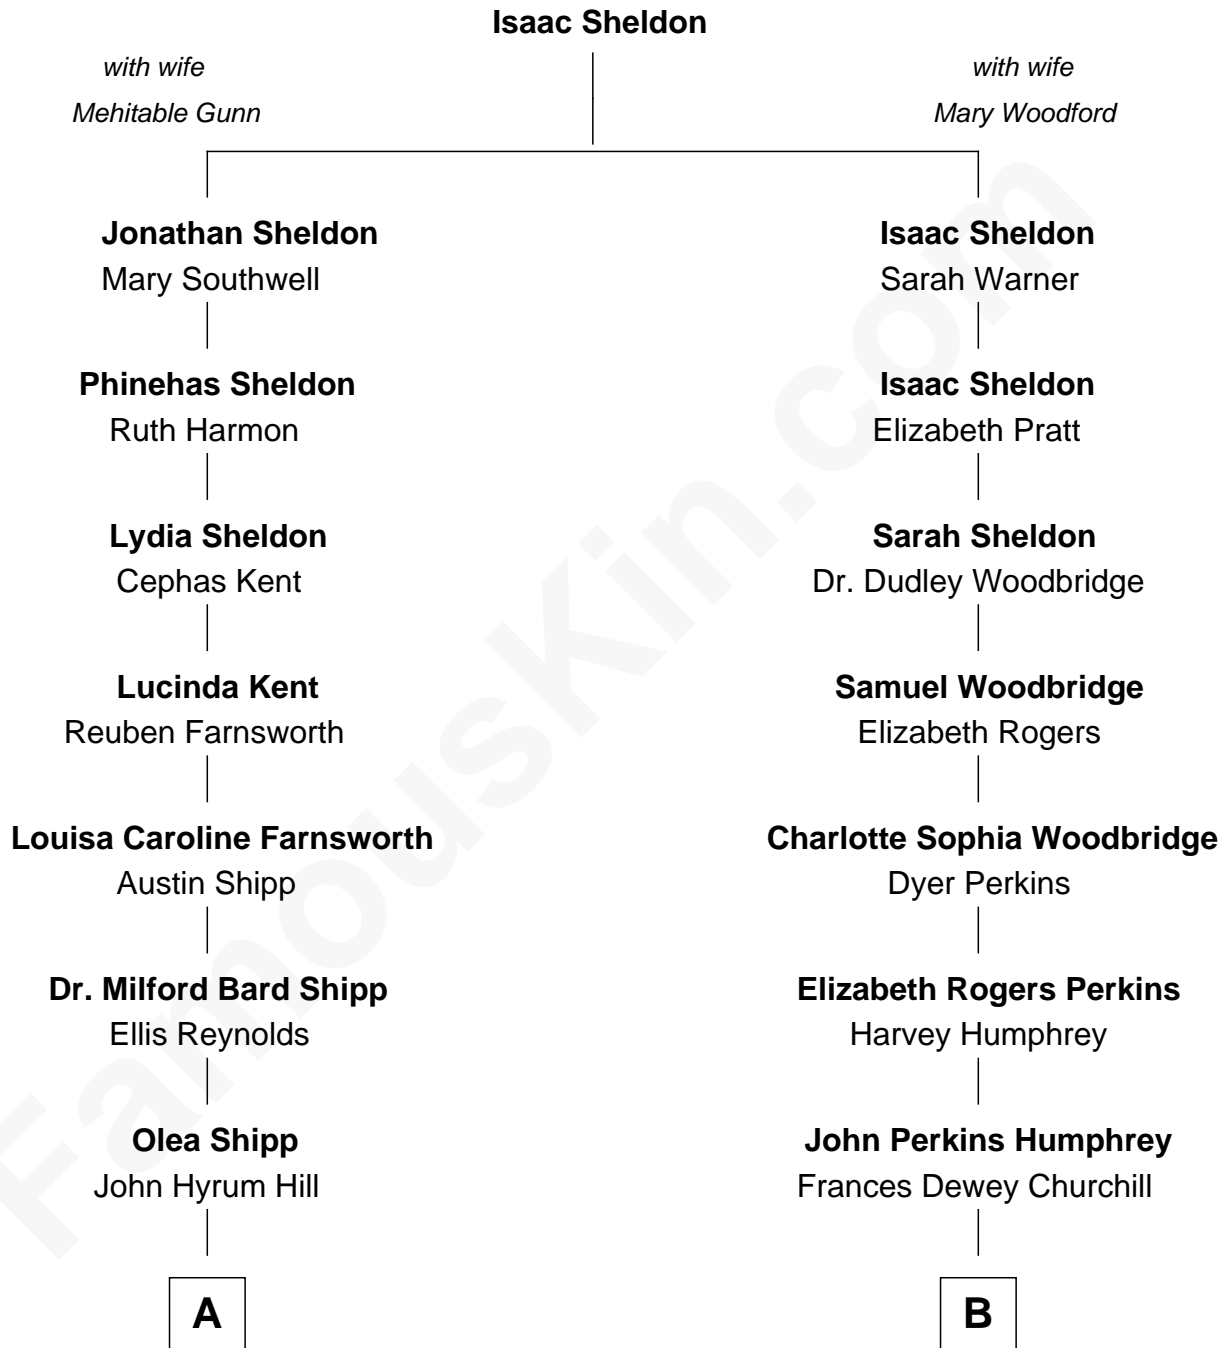

FamousKin.com Relationship Chart of

Amy Adams
Movie Actress

8th cousin 1 time removed of

Humphrey Bogart
Movie Actor

A

Olea Lorraine Hill
Frank Ralph Adams

Richard Kent Adams
Kathryn Hicken

Amy Adams
Movie Actress

B

Maud Humphrey
Dr. Belmont Deforest Bogart

Humphrey Bogart
Movie Actor

FamousKin.com