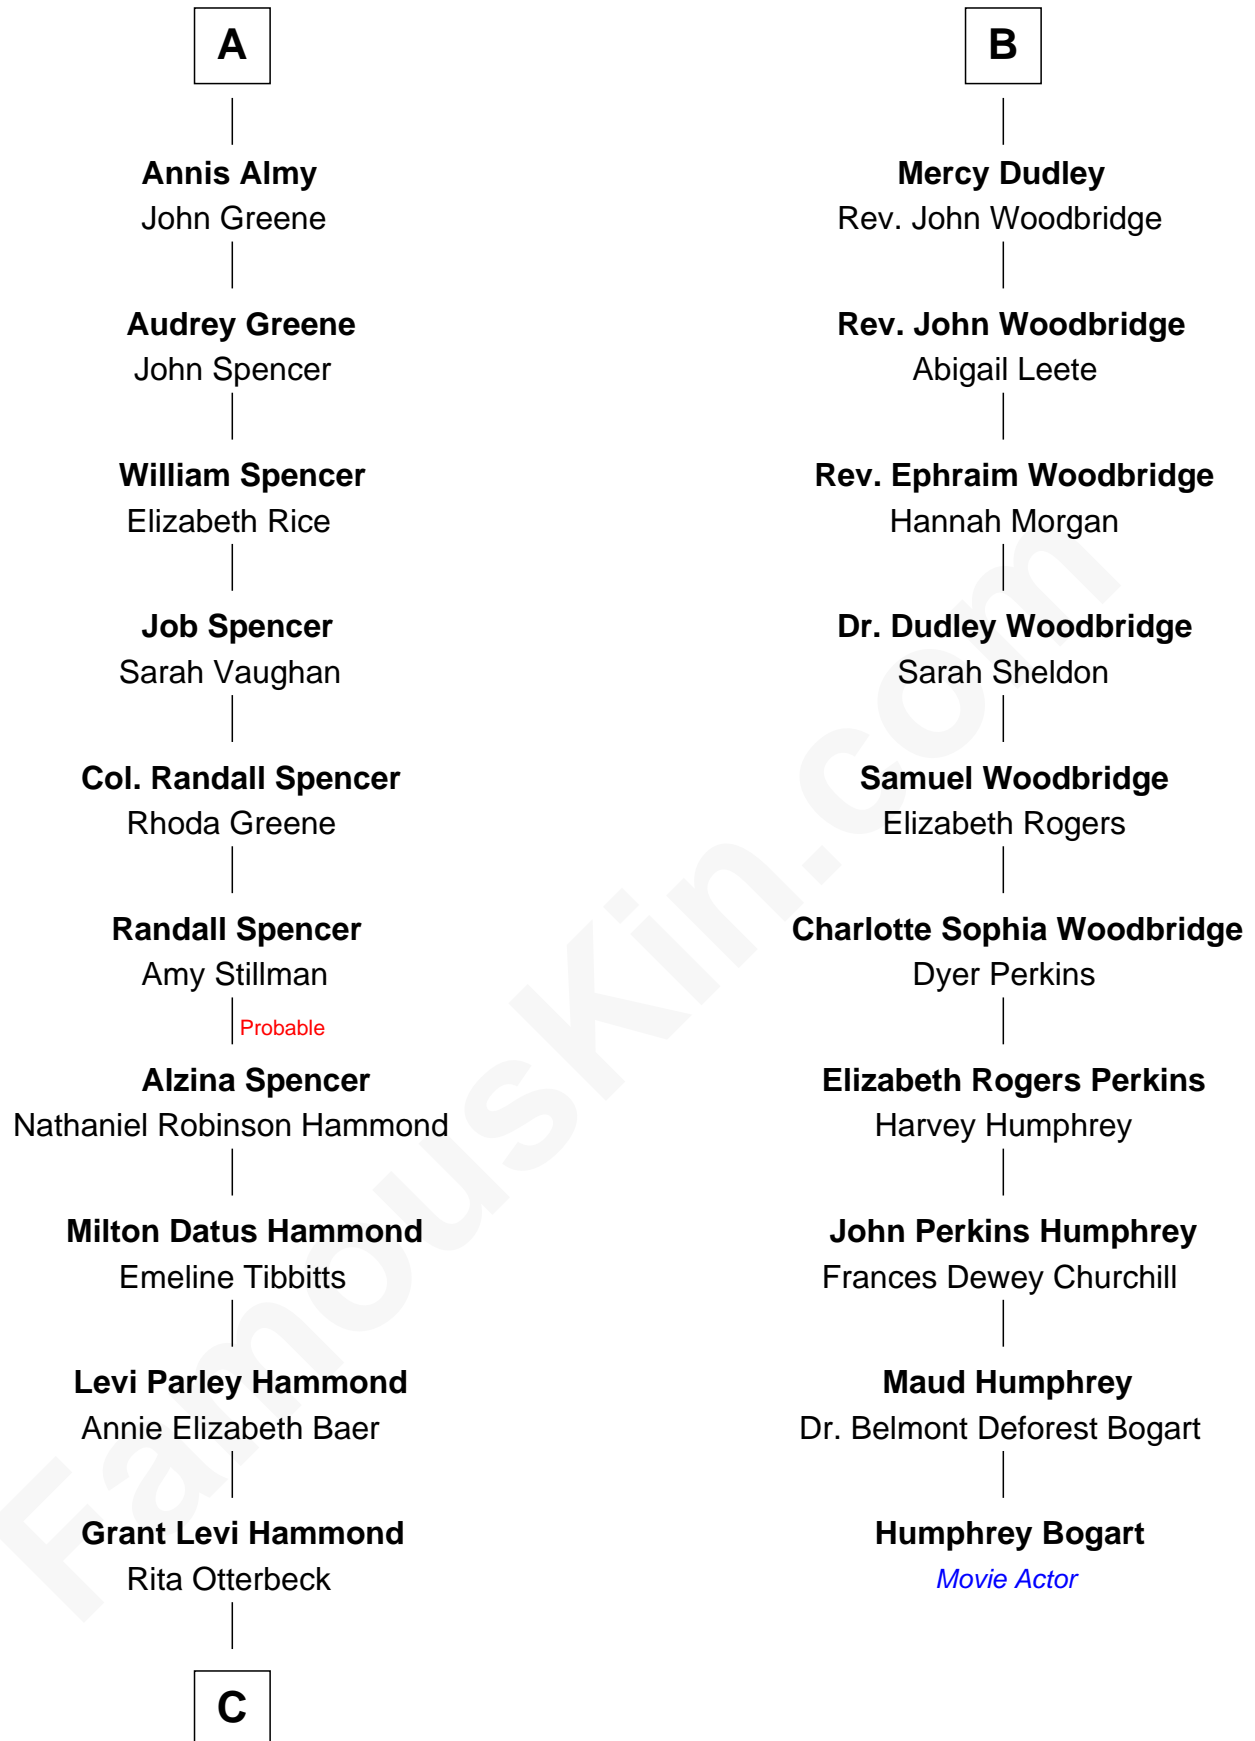

FamousKin.com Relationship Chart of

Amy Adams
Movie Actress

16th cousin 3 times removed of

Humphrey Bogart
Movie Actor

C

—
Colleen Hammond
Joseph Hugh Hicken

—
Kathryn Hicken
Richard Kent Adams

—
Amy Adams
Movie Actress

FamousKin.com