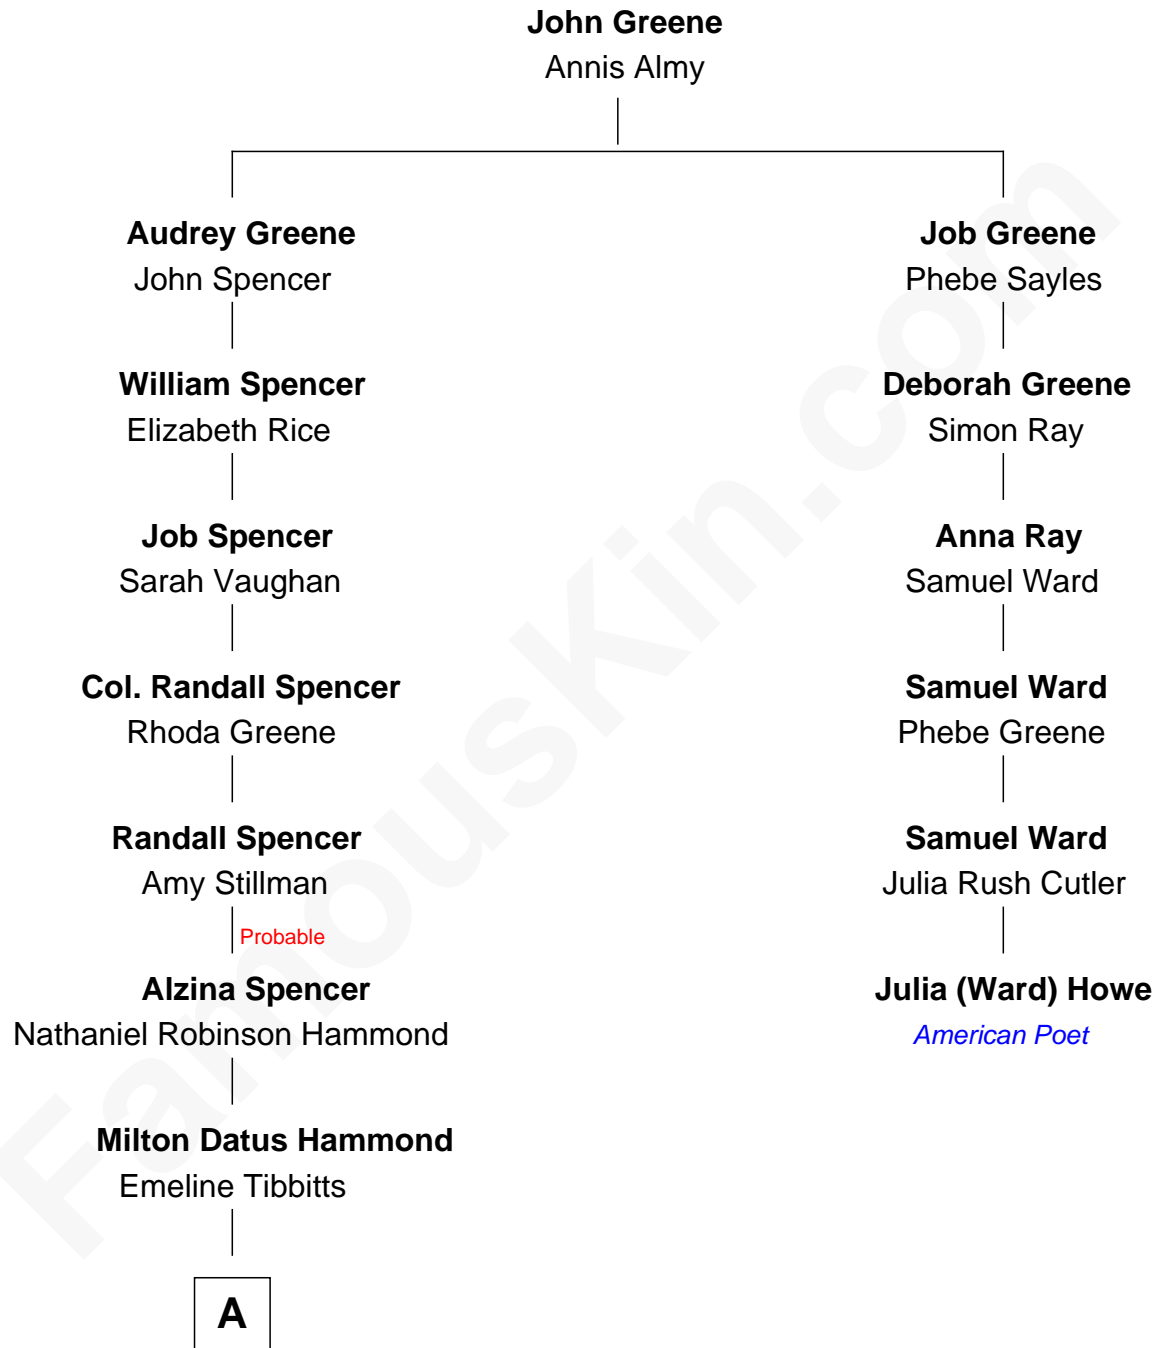

# FamousKin.com Relationship Chart of

**Amy Adams**  
Movie Actress

5th cousin 6 times removed of

**Julia (Ward) Howe**

Author of "The Battle Hymn of the Republic"

**A**

—  
**Levi Parley Hammond**

Annie Elizabeth Baer

—  
**Grant Levi Hammond**

Rita Otterbeck

—  
**Colleen Hammond**

Joseph Hugh Hicken

—  
**Kathryn Hicken**

Richard Kent Adams

—  
**Amy Adams**

*Movie Actress*