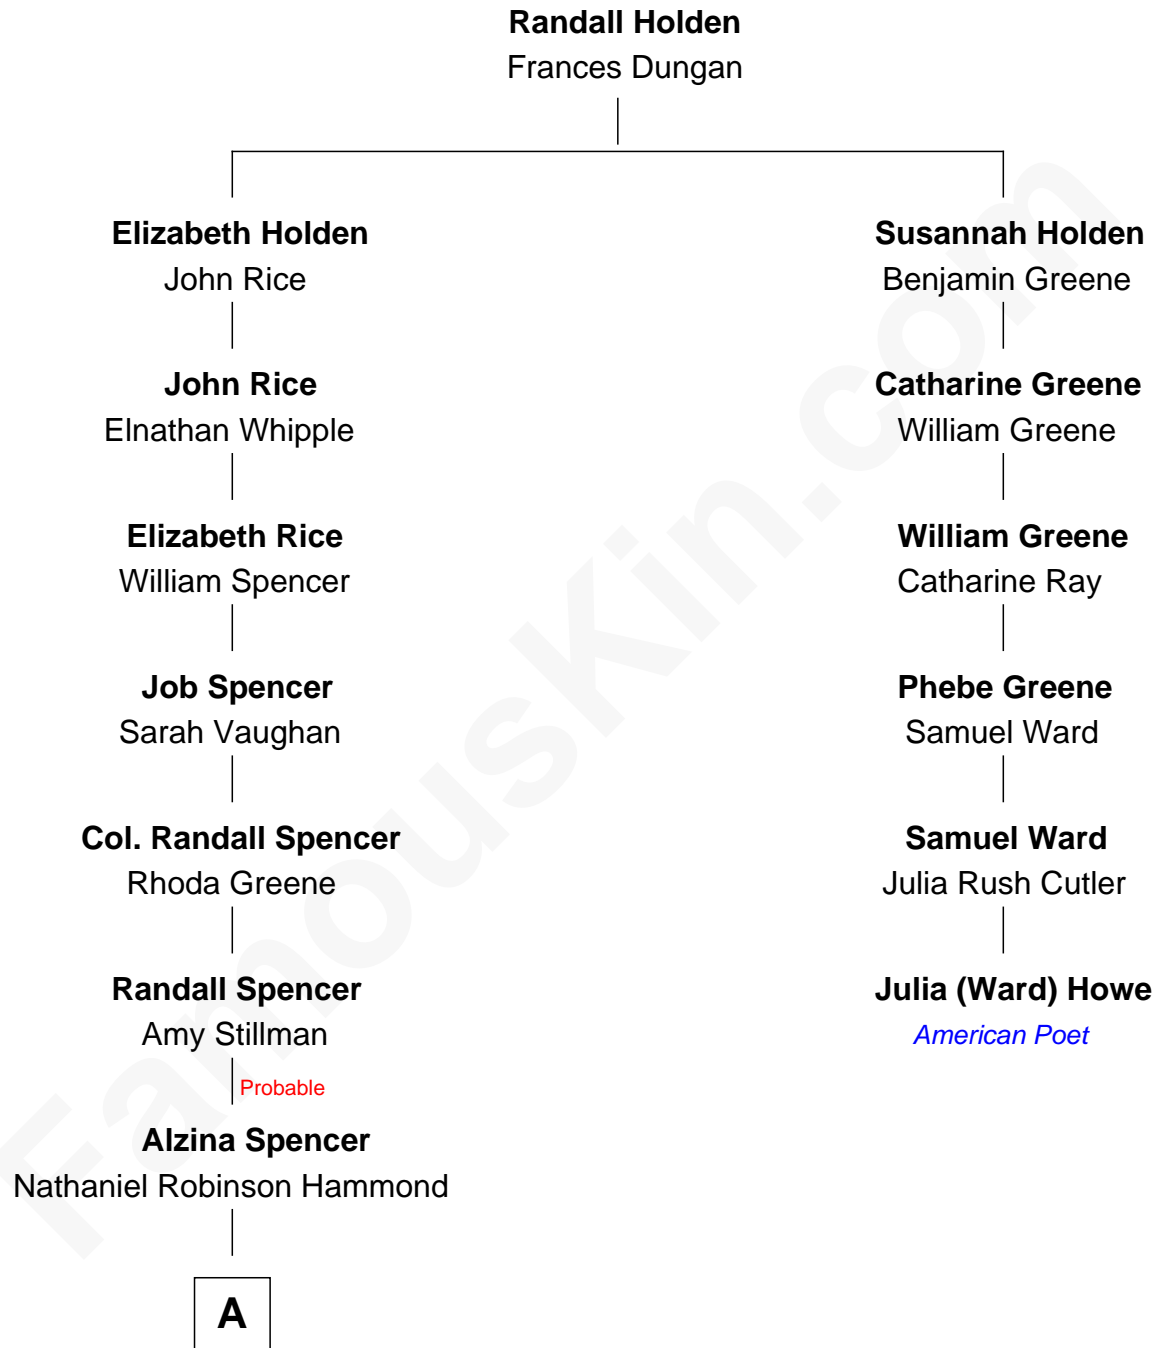

FamousKin.com Relationship Chart of

Amy Adams
Movie Actress

5th cousin 7 times removed of

Julia (Ward) Howe

Author of "The Battle Hymn of the Republic"

A

—
Milton Datus Hammond

Emeline Tibbitts

—
Levi Parley Hammond

Annie Elizabeth Baer

—
Grant Levi Hammond

Rita Otterbeck

—
Colleen Hammond

Joseph Hugh Hicken

—
Kathryn Hicken

Richard Kent Adams