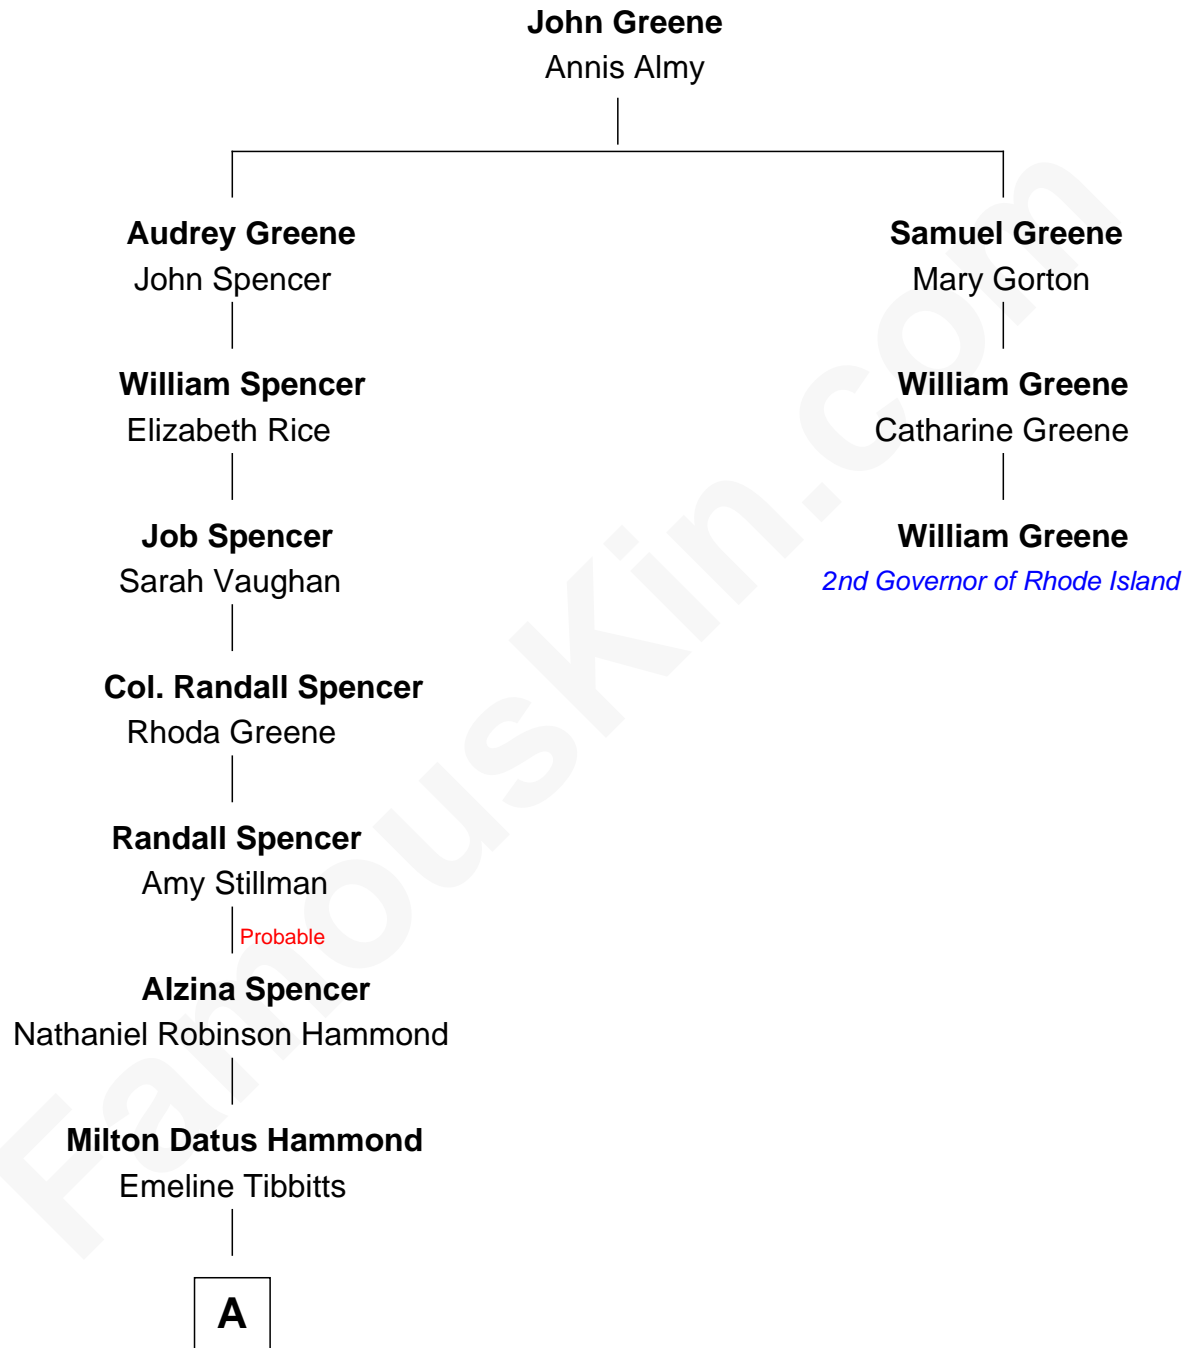

# FamousKin.com Relationship Chart of

**Amy Adams**

*Movie Actress*

2nd cousin 9 times removed of

**William Greene**

*2nd Governor of Rhode Island*

**A**

—  
**Levi Parley Hammond**

Annie Elizabeth Baer

—  
**Grant Levi Hammond**

Rita Otterbeck

—  
**Colleen Hammond**

Joseph Hugh Hicken

—  
**Kathryn Hicken**

Richard Kent Adams

—  
**Amy Adams**

*Movie Actress*