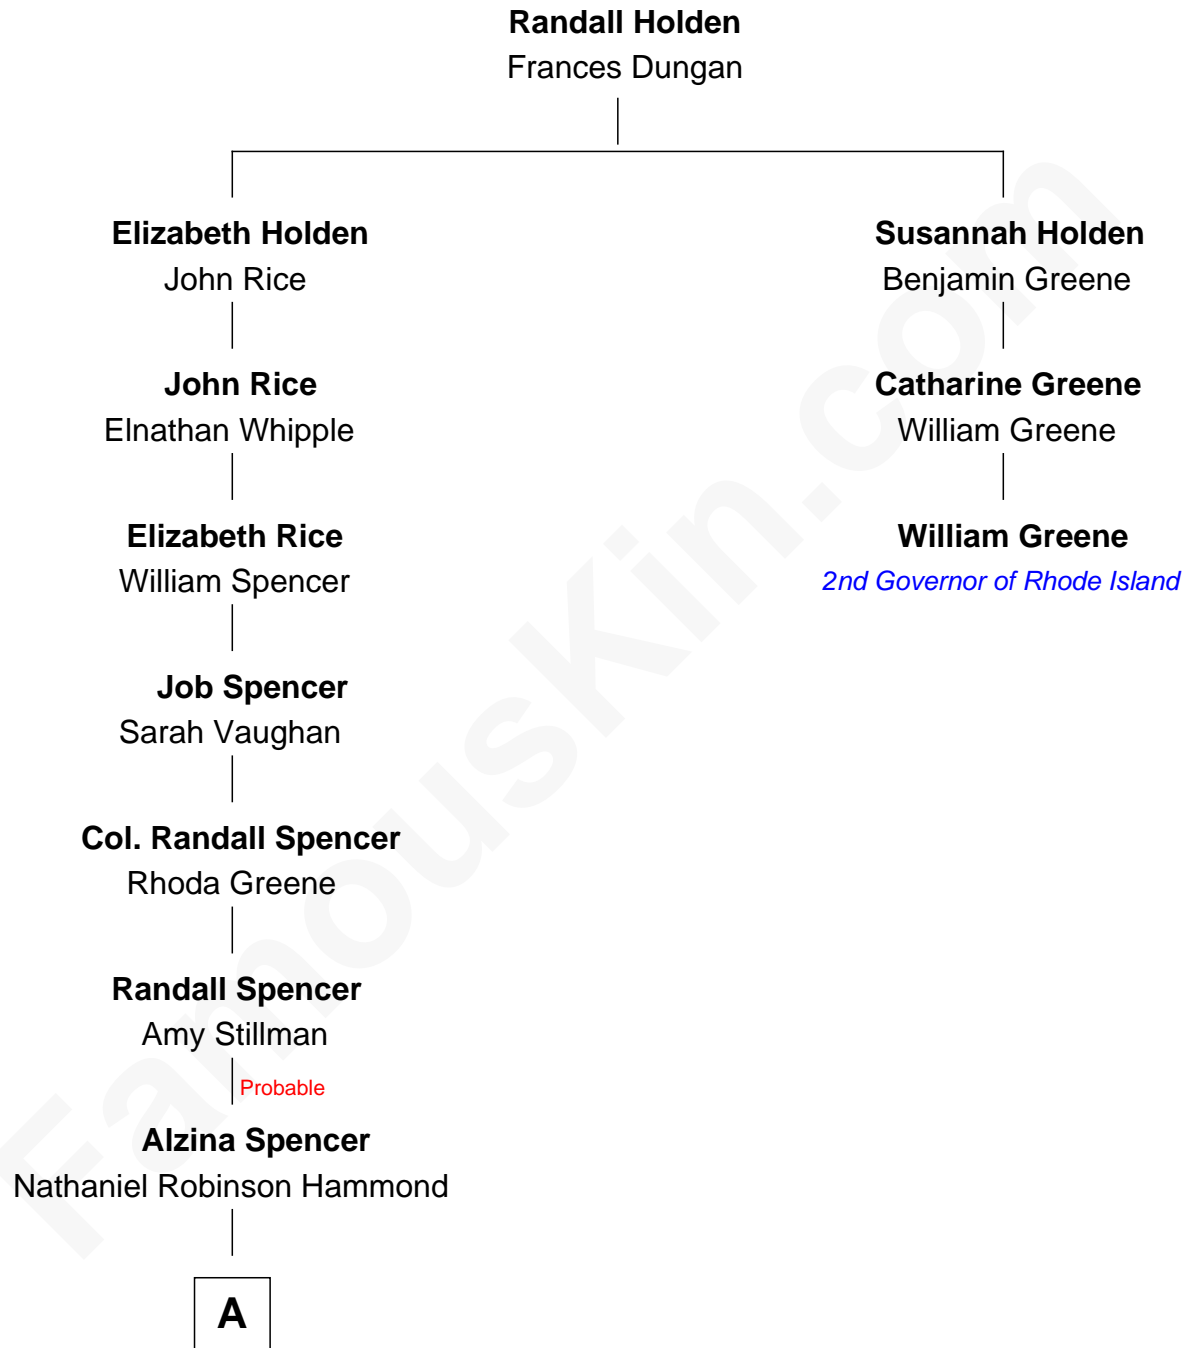

# FamousKin.com Relationship Chart of

**Amy Adams**

*Movie Actress*

2nd cousin 10 times removed of

**William Greene**

*2nd Governor of Rhode Island*

**A**

—  
**Milton Datus Hammond**

Emeline Tibbitts

—  
**Levi Parley Hammond**

Annie Elizabeth Baer

—  
**Grant Levi Hammond**

Rita Otterbeck

—  
**Colleen Hammond**

Joseph Hugh Hicken

—  
**Kathryn Hicken**