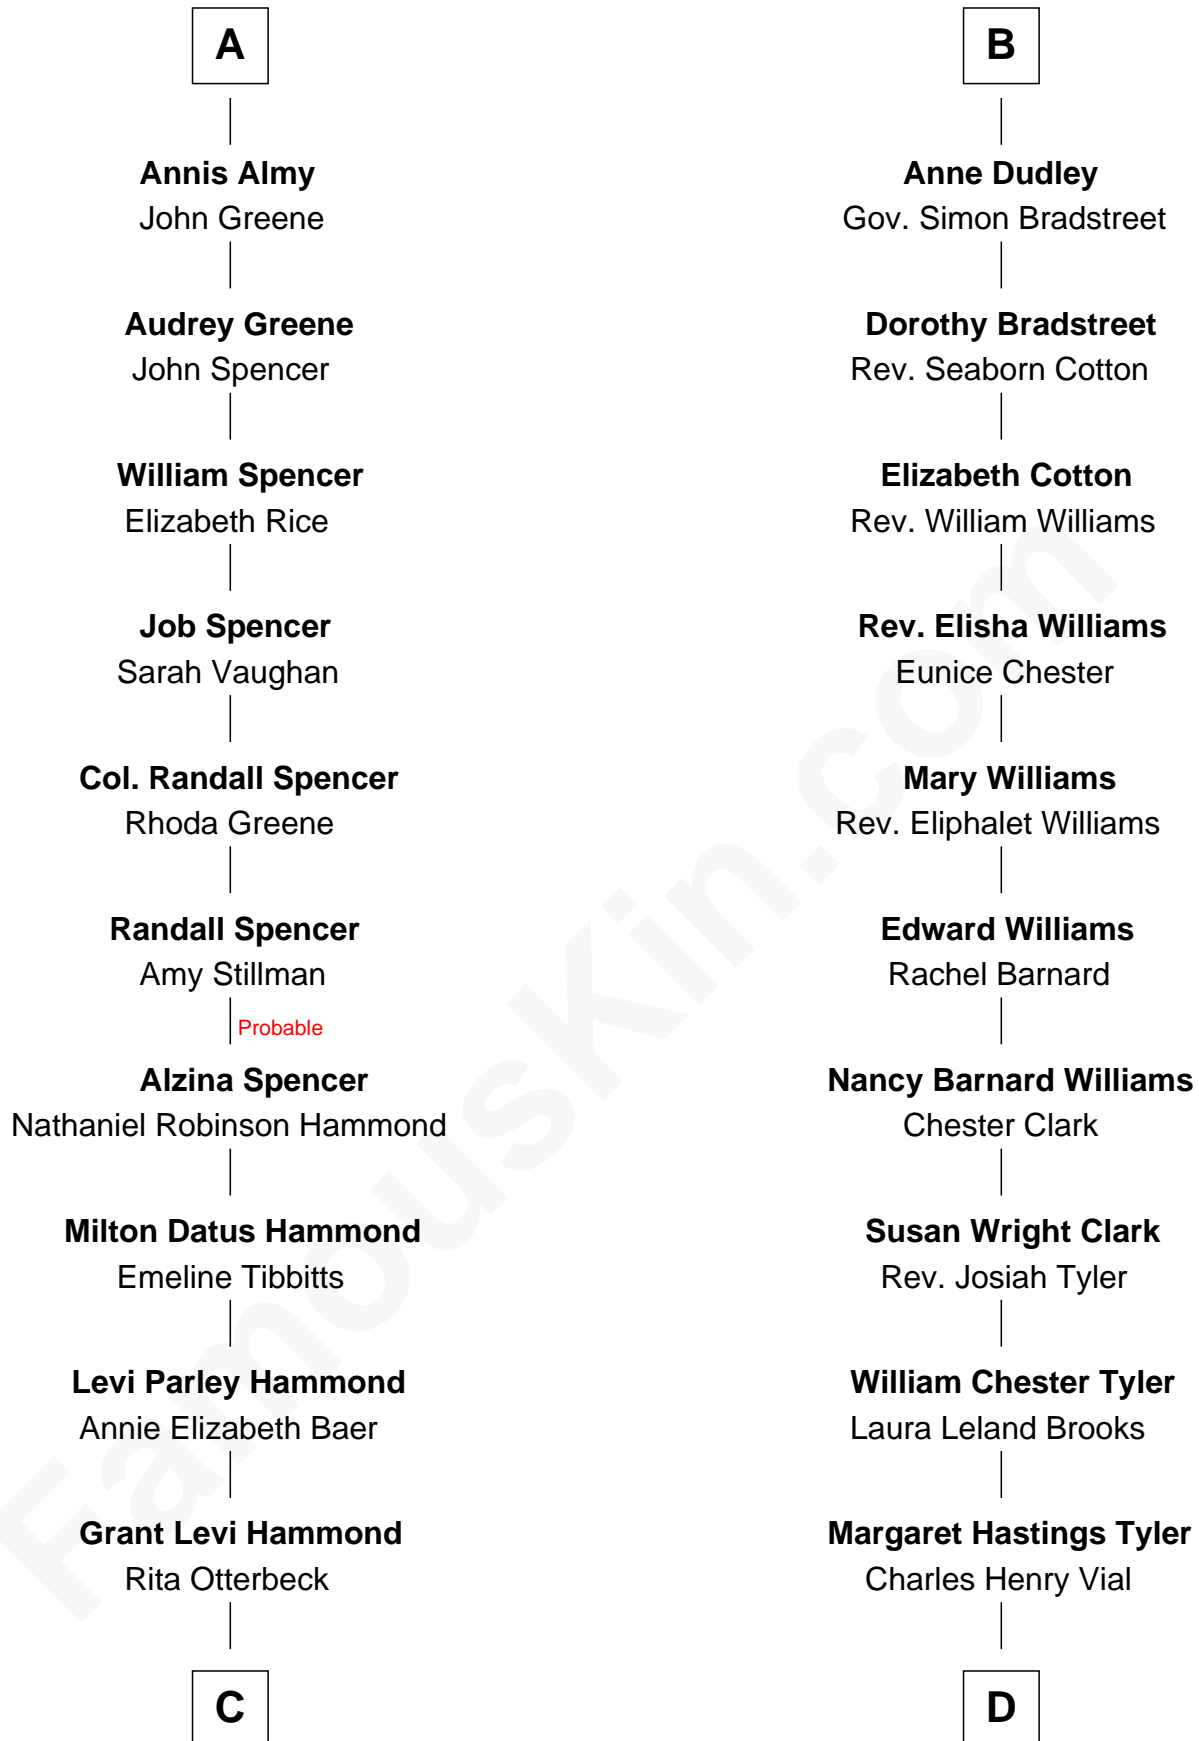

FamousKin.com Relationship Chart of

Amy Adams

Movie Actress

19th cousin of

Kate Upton

Sports Illustrated Swimsuit Cover Model

C

Colleen Hammond
Joseph Hugh Hicken

Kathryn Hicken
Richard Kent Adams

Amy Adams
Movie Actress

D

Elizabeth Brooks Vial
Stephen Edward Upton

Jefferson Matthew Upton
Shelley Fawn Davis

Kate Upton
Model and Actress

FamousKin.com