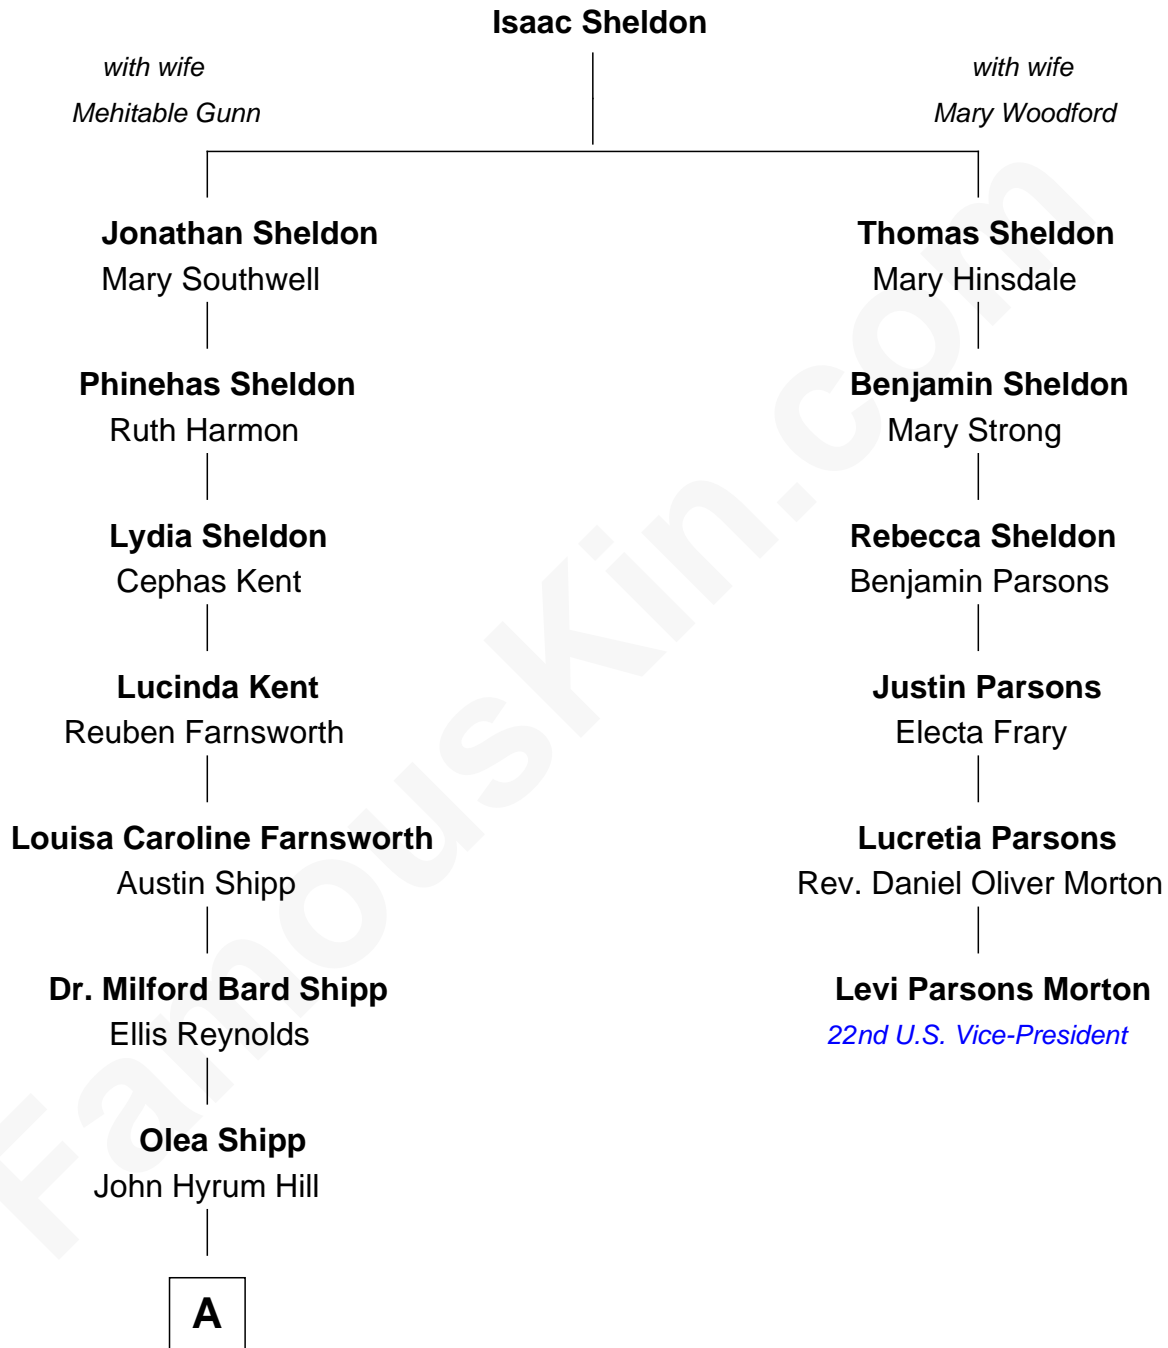

FamousKin.com Relationship Chart of

Amy Adams
Movie Actress

5th cousin 4 times removed of

Levi Parsons Morton
22nd U.S. Vice-President

A

Olea Lorraine Hill
Frank Ralph Adams

Richard Kent Adams
Kathryn Hicken