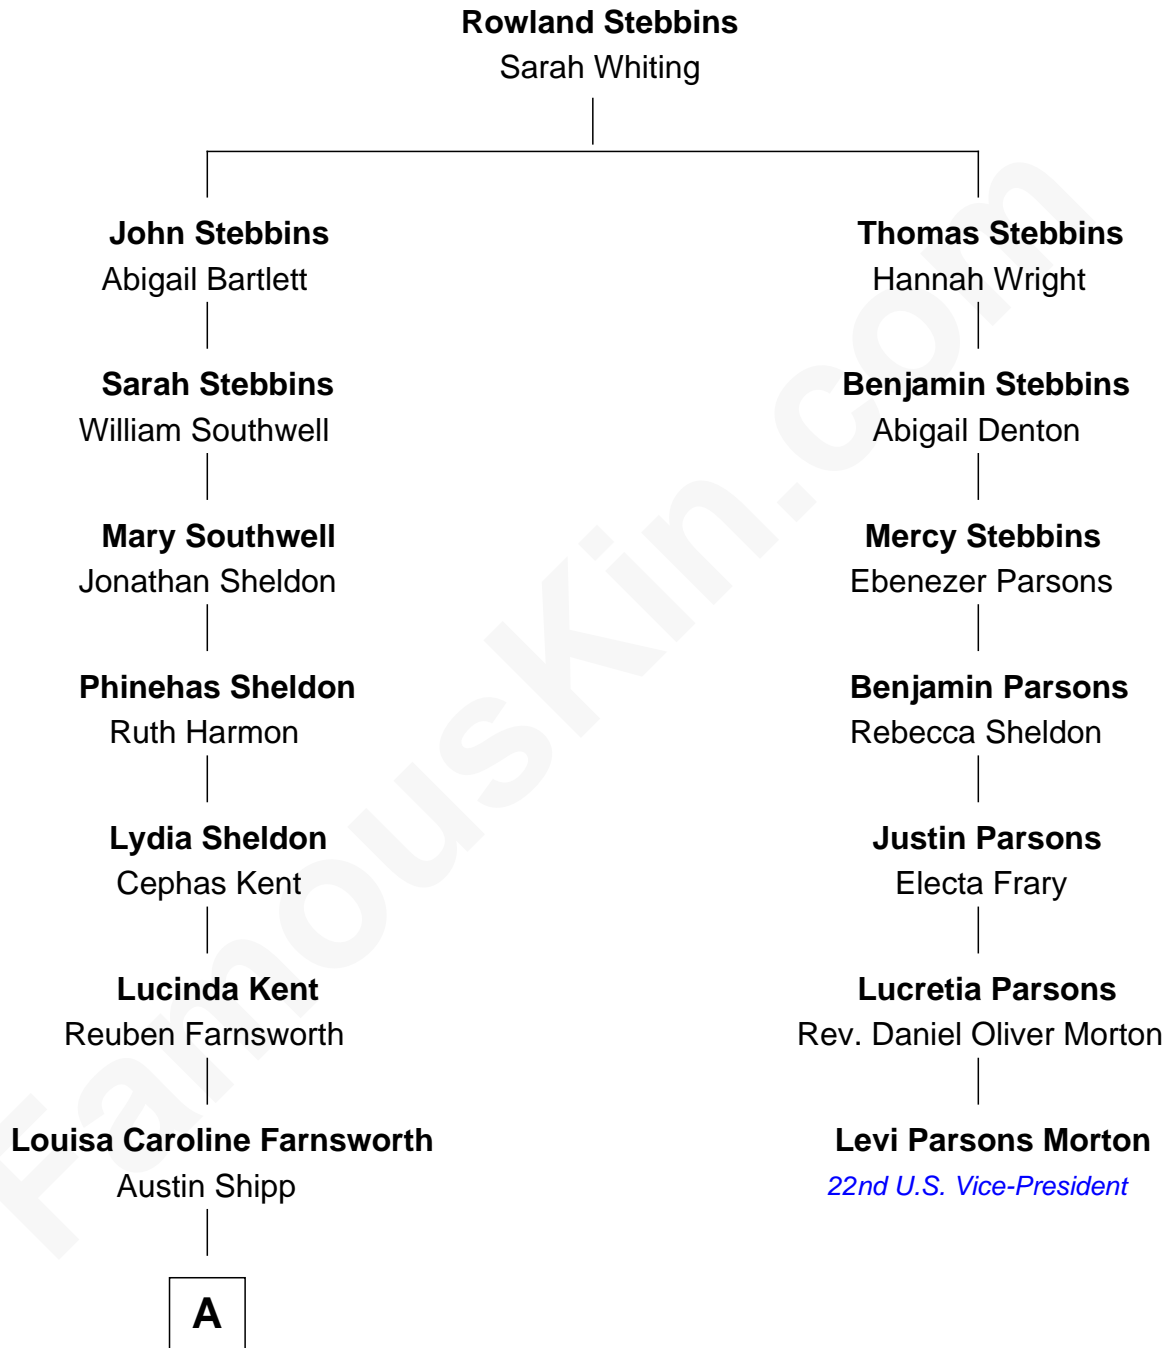

FamousKin.com Relationship Chart of

Amy Adams
Movie Actress

6th cousin 5 times removed of

Levi Parsons Morton
22nd U.S. Vice-President

A

—
Dr. Milford Bard Shipp

Ellis Reynolds

—
Olea Shipp

John Hyrum Hill

—
Olea Lorraine Hill

Frank Ralph Adams

—
Richard Kent Adams

Kathryn Hicken

—
Amy Adams

Movie Actress