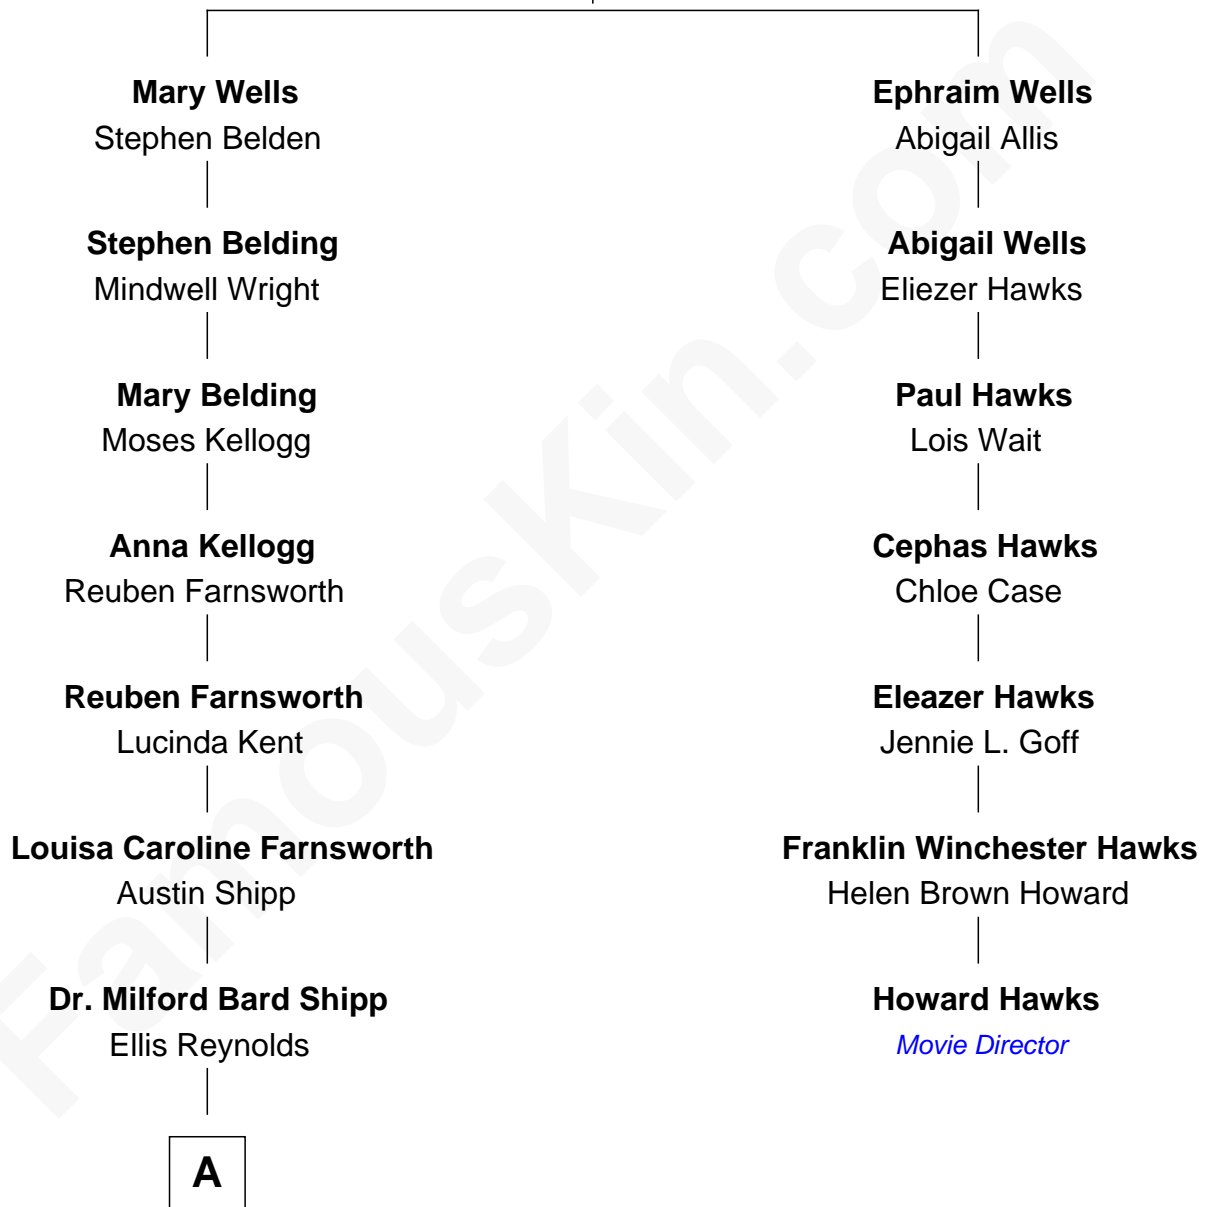

# FamousKin.com Relationship Chart of

**Amy Adams**  
*Movie Actress*

6th cousin 4 times removed of

**Howard Hawks**  
*Movie Director*

**Thomas Wells**  
Mary Beardsley

**A**

|

**Olea Shipp**

John Hyrum Hill

|

**Olea Lorraine Hill**

Frank Ralph Adams

|

**Richard Kent Adams**

Kathryn Hicken

|