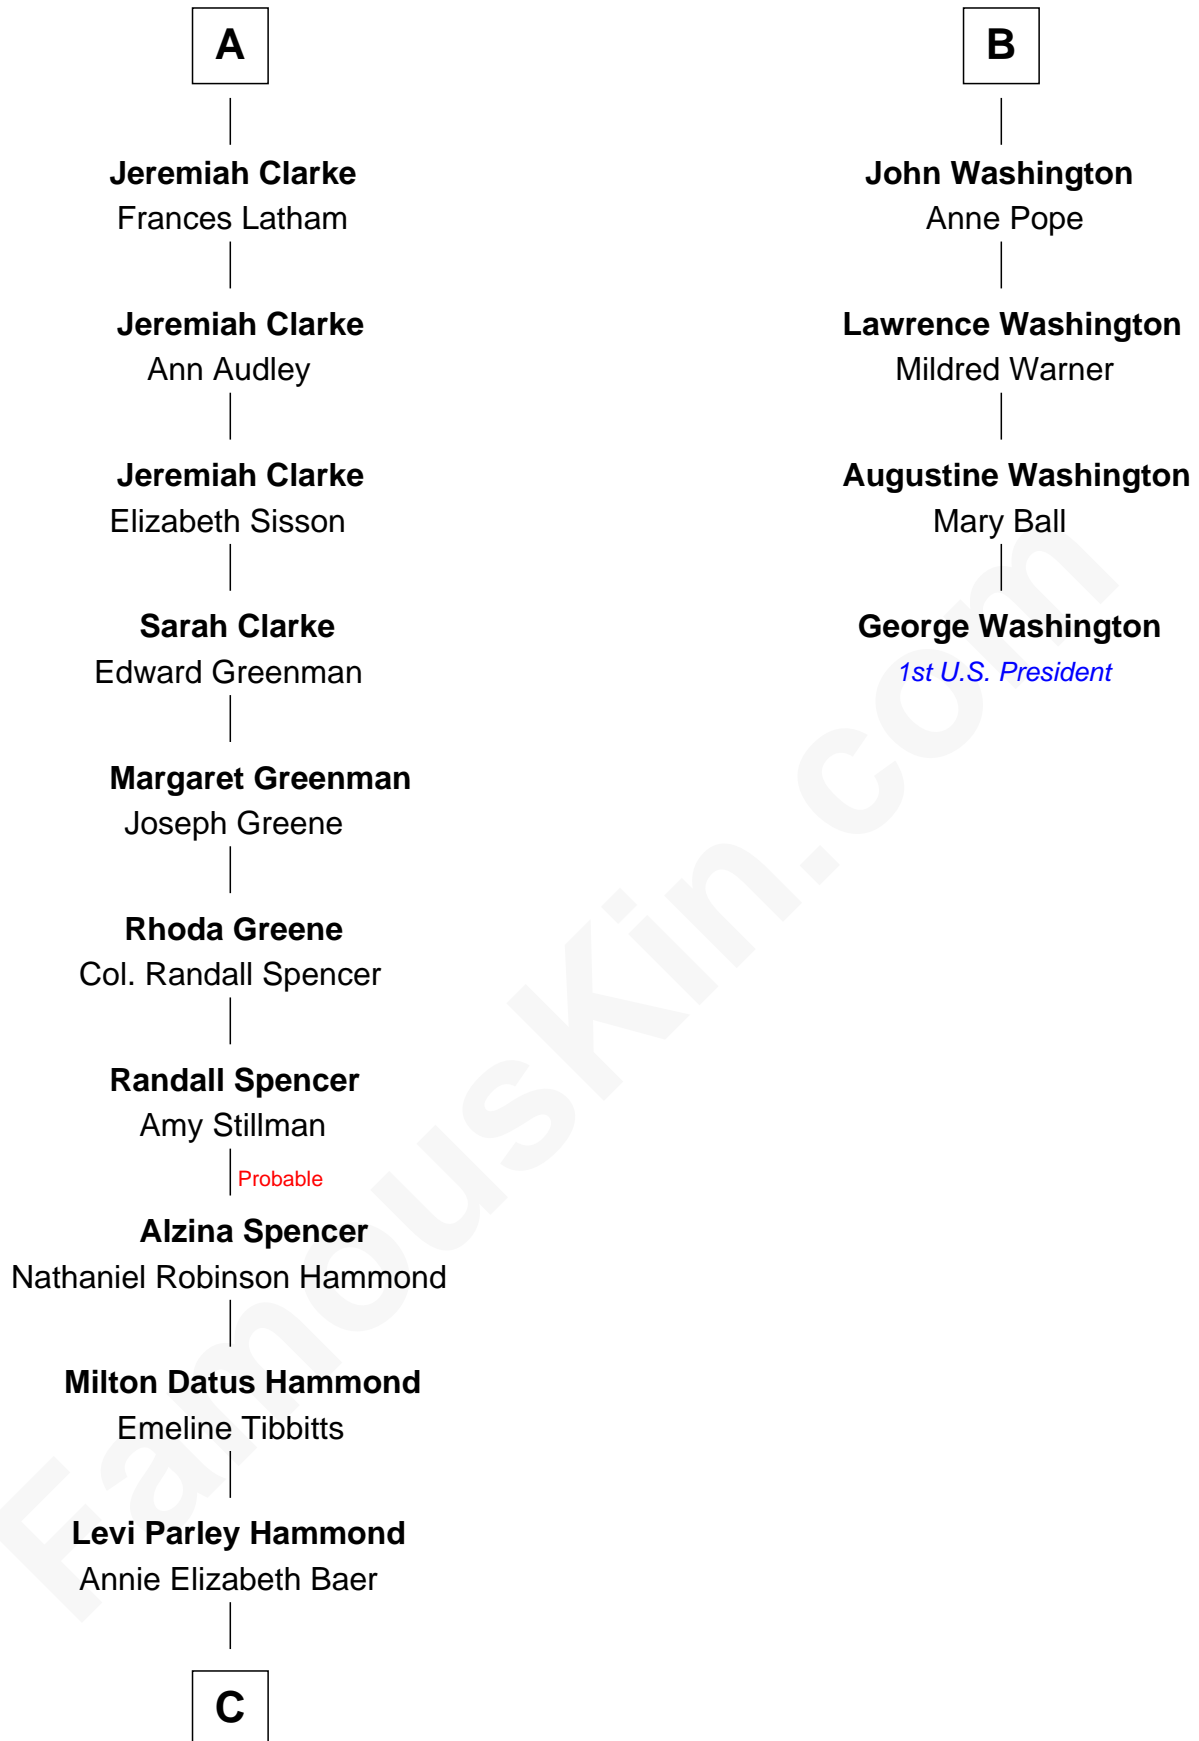

FamousKin.com Relationship Chart of

Amy Adams
Movie Actress

10th cousin 10 times removed of

George Washington
1st U.S. President

Sir Thomas Blount
Margaret de Gresley

Sanchia Blount
Edward Langford

Alice Langford
John Stradling

Elizabeth Blount
Thomas Woodford

Ursula Woodford
Walter Lyte

Elizabeth Lyte
Robert Washington

Lawrence Washington
Margaret Butler

Rev. Lawrence Washington
Amphyllis Twigden

B

C

Grant Levi Hammond