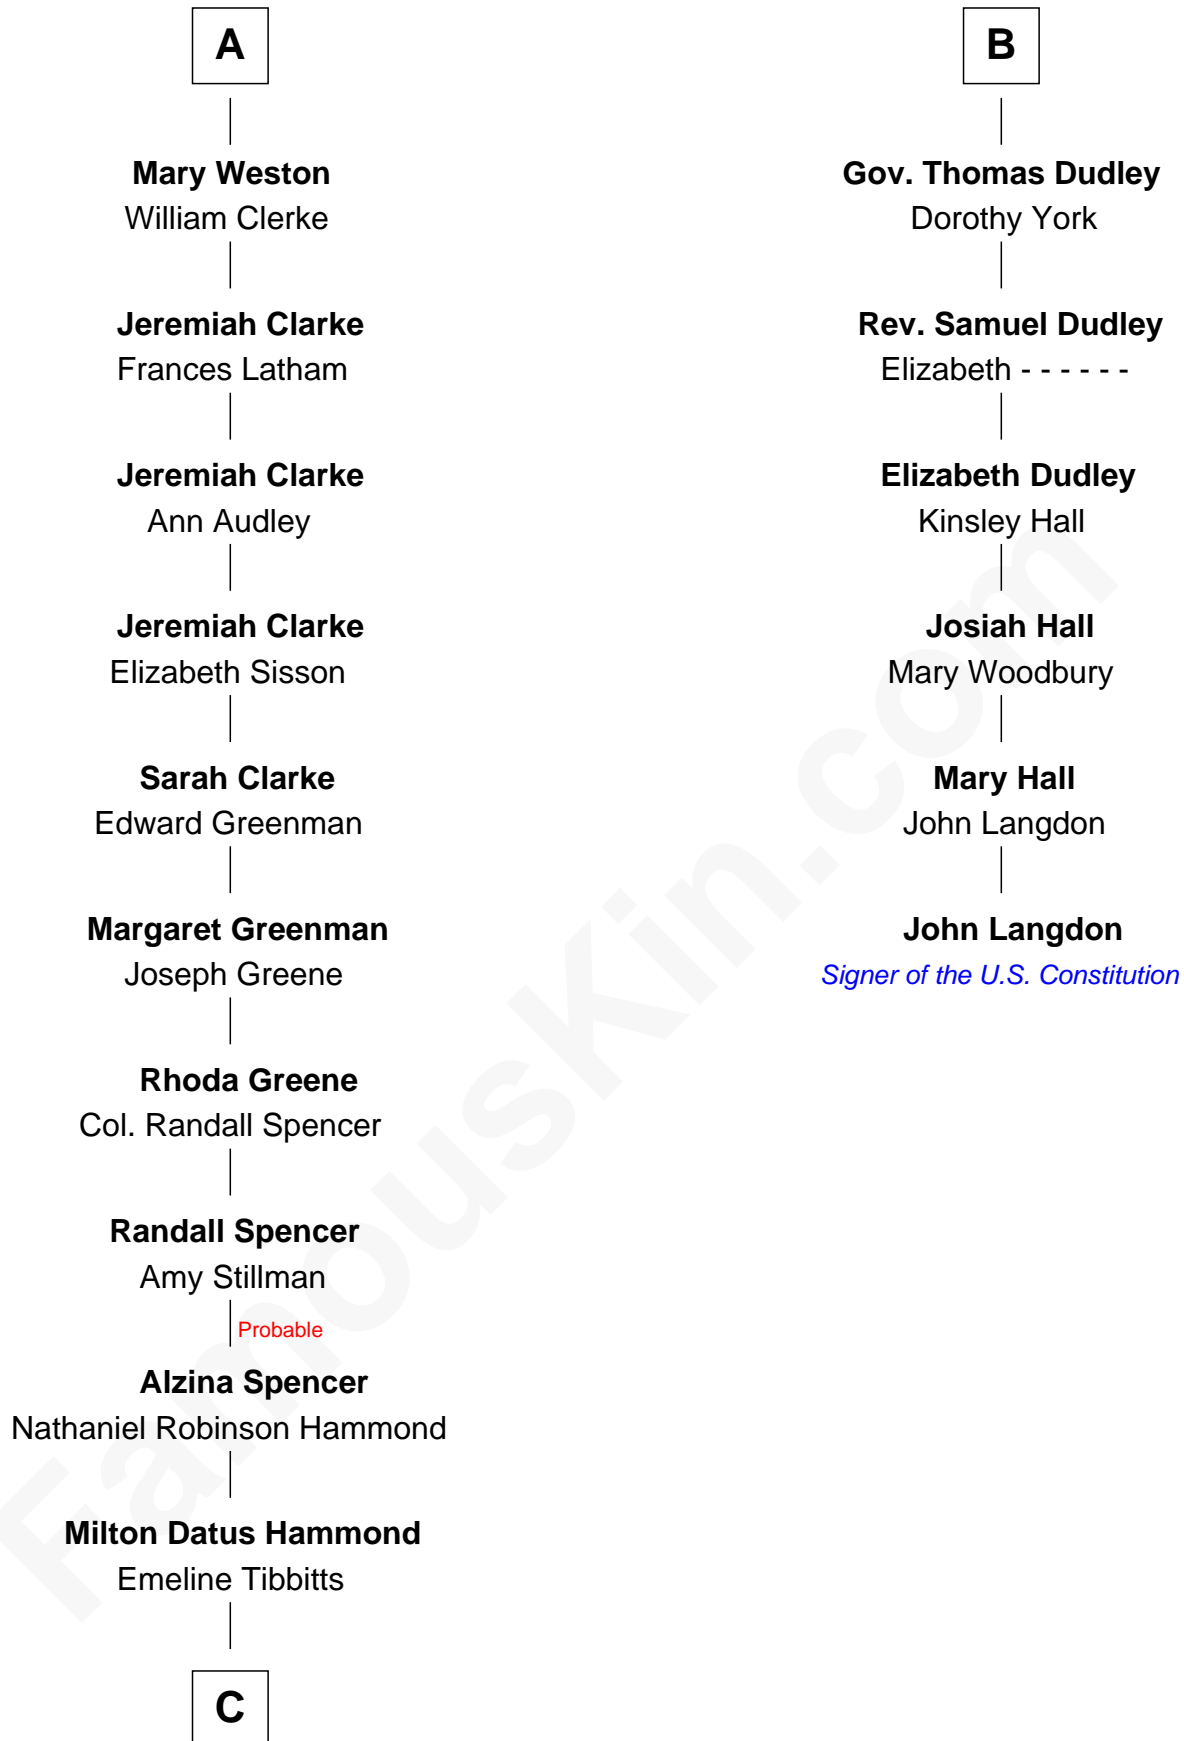

FamousKin.com Relationship Chart of

Amy Adams
Movie Actress

12th cousin 9 times removed of

John Langdon

Signer of the U.S. Constitution

Sir Walter Blount
Sancha de Ayala

Sir Thomas Blount
Margaret de Gresley

Sir John Sutton
Elizabeth Berkeley

Sir Edmund Sutton
Joyce Tiptoft

Sir Edward Sutton
Cecily Willoughby

Sir John Sutton
Cecily Grey

Sir Henry Dudley
----- Ashton

Probable

Roger Dudley
Susanna Thorne

B