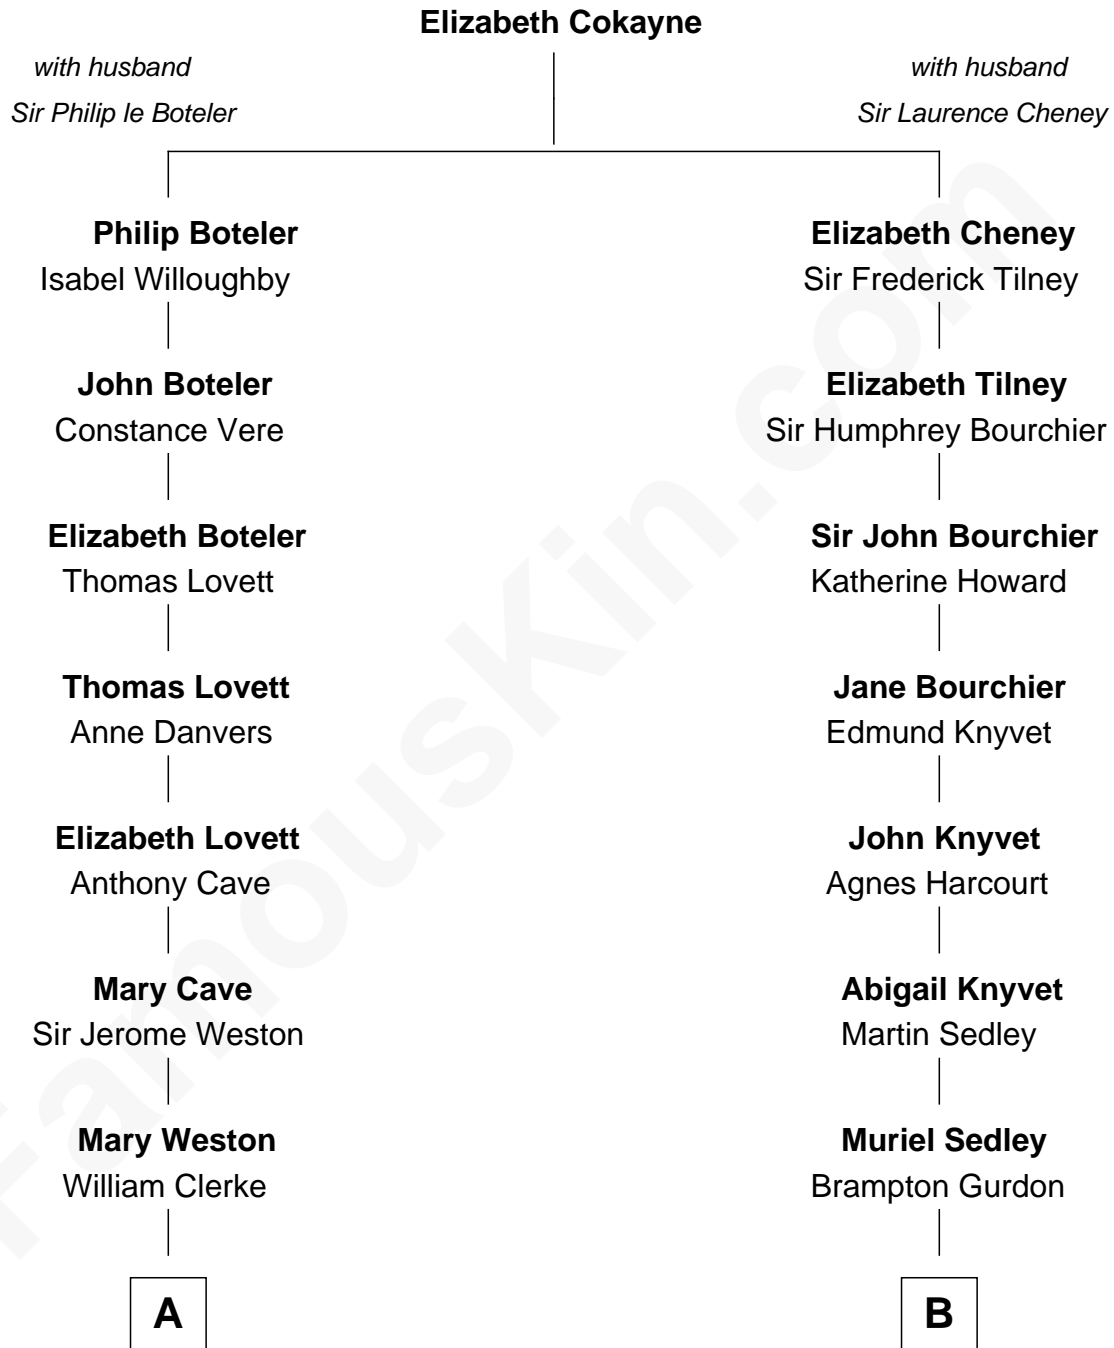

FamousKin.com Relationship Chart of

Amy Adams
Movie Actress

16th cousin 4 times removed of

Louis Auchincloss
Author

C

—
Grant Levi Hammond

Rita Otterbeck

—
Colleen Hammond

Joseph Hugh Hicken

—
Kathryn Hicken

Richard Kent Adams

—
Amy Adams

Movie Actress