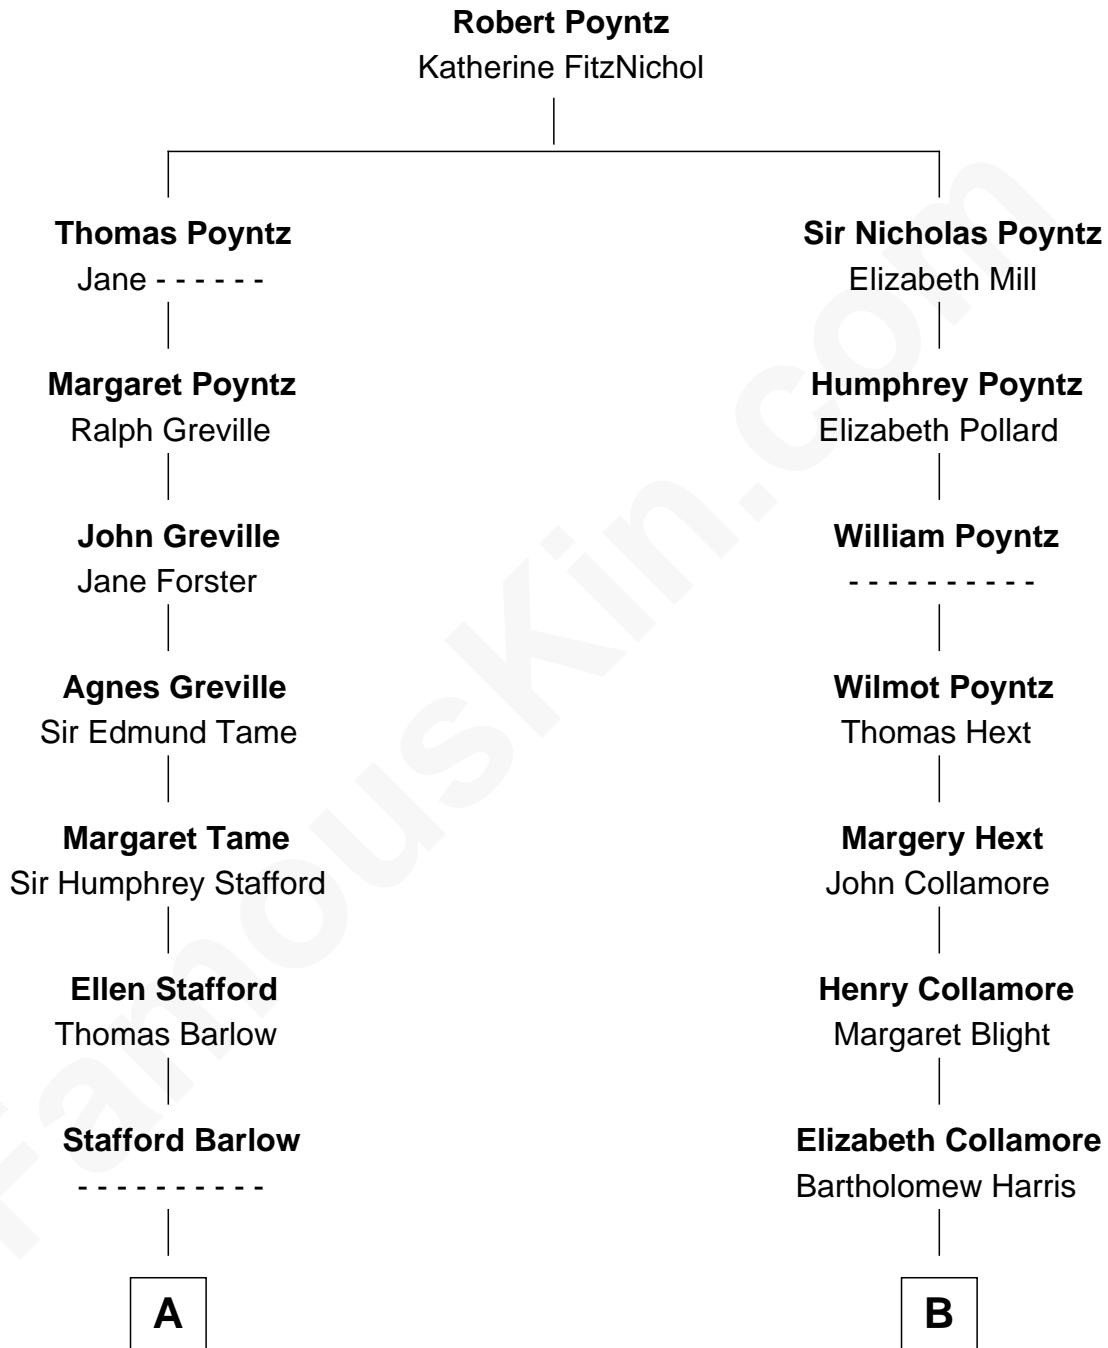

FamousKin.com Relationship Chart of

Amy Adams
Movie Actress

15th cousin 5 times removed of

Clarence Day

Author of *Life with Father*

C

—
Grant Levi Hammond

Rita Otterbeck

—
Colleen Hammond

Joseph Hugh Hicken

—
Kathryn Hicken

Richard Kent Adams

—
Amy Adams

Movie Actress

FamousKin.com