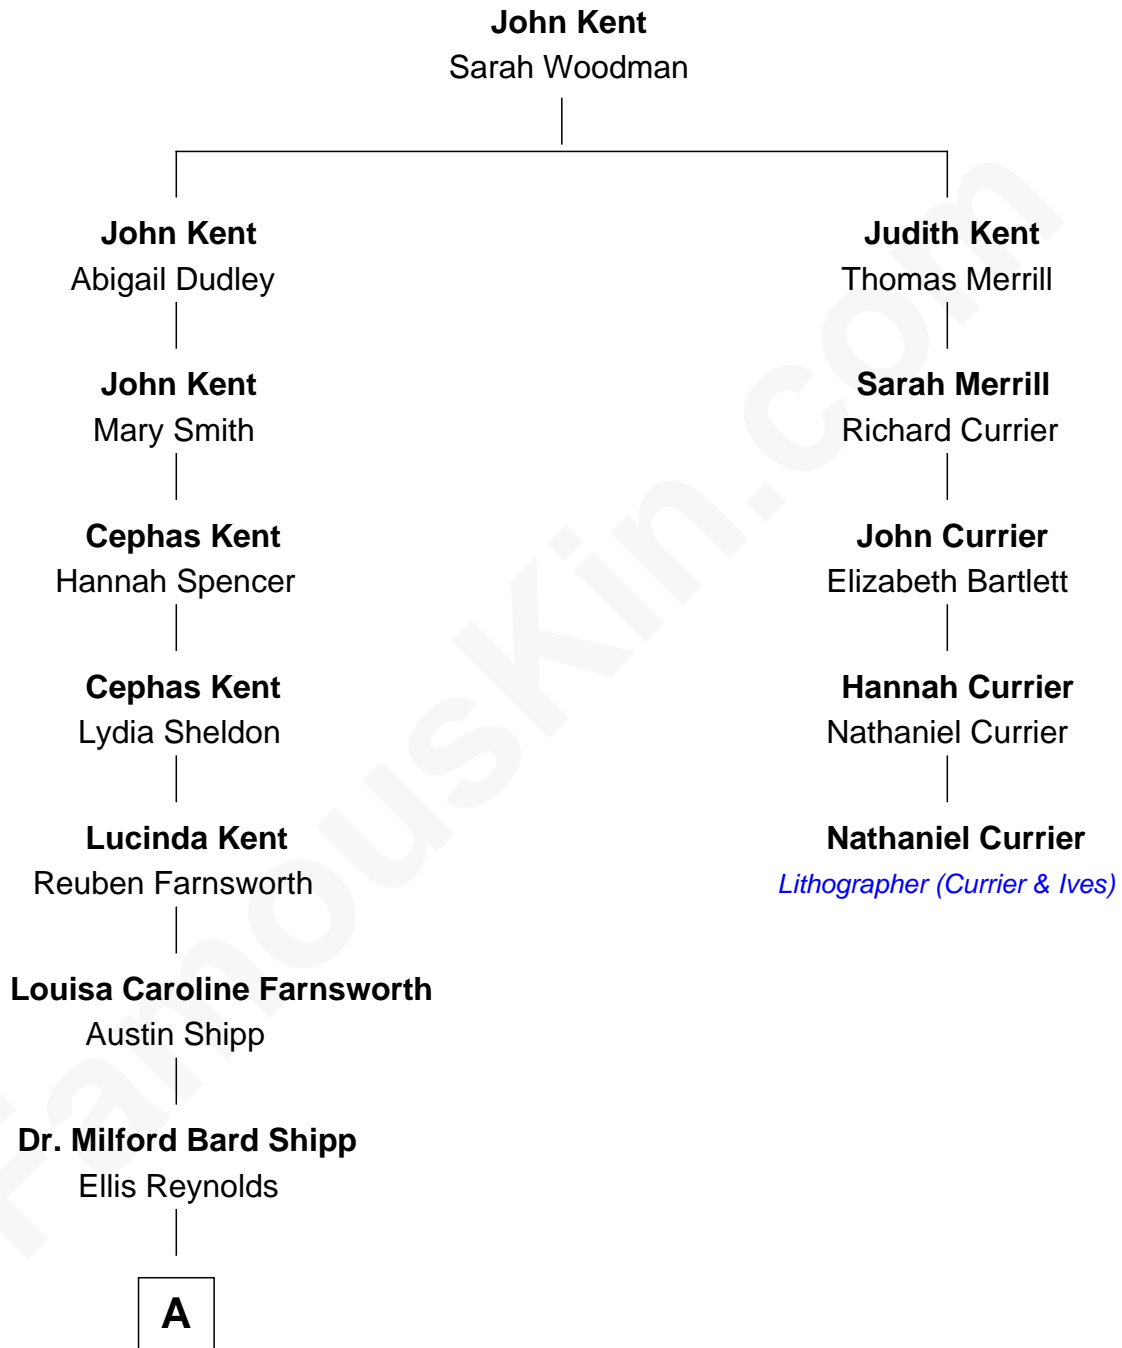

# FamousKin.com Relationship Chart of

**Amy Adams**  
*Movie Actress*

4th cousin 6 times removed of

**Nathaniel Currier**  
*Lithographer (Currier & Ives)*

**A**

—  
**Olea Shipp**

John Hyrum Hill

—  
**Olea Lorraine Hill**

Frank Ralph Adams

—  
**Richard Kent Adams**

Kathryn Hicken

—  
**Amy Adams**

*Movie Actress*