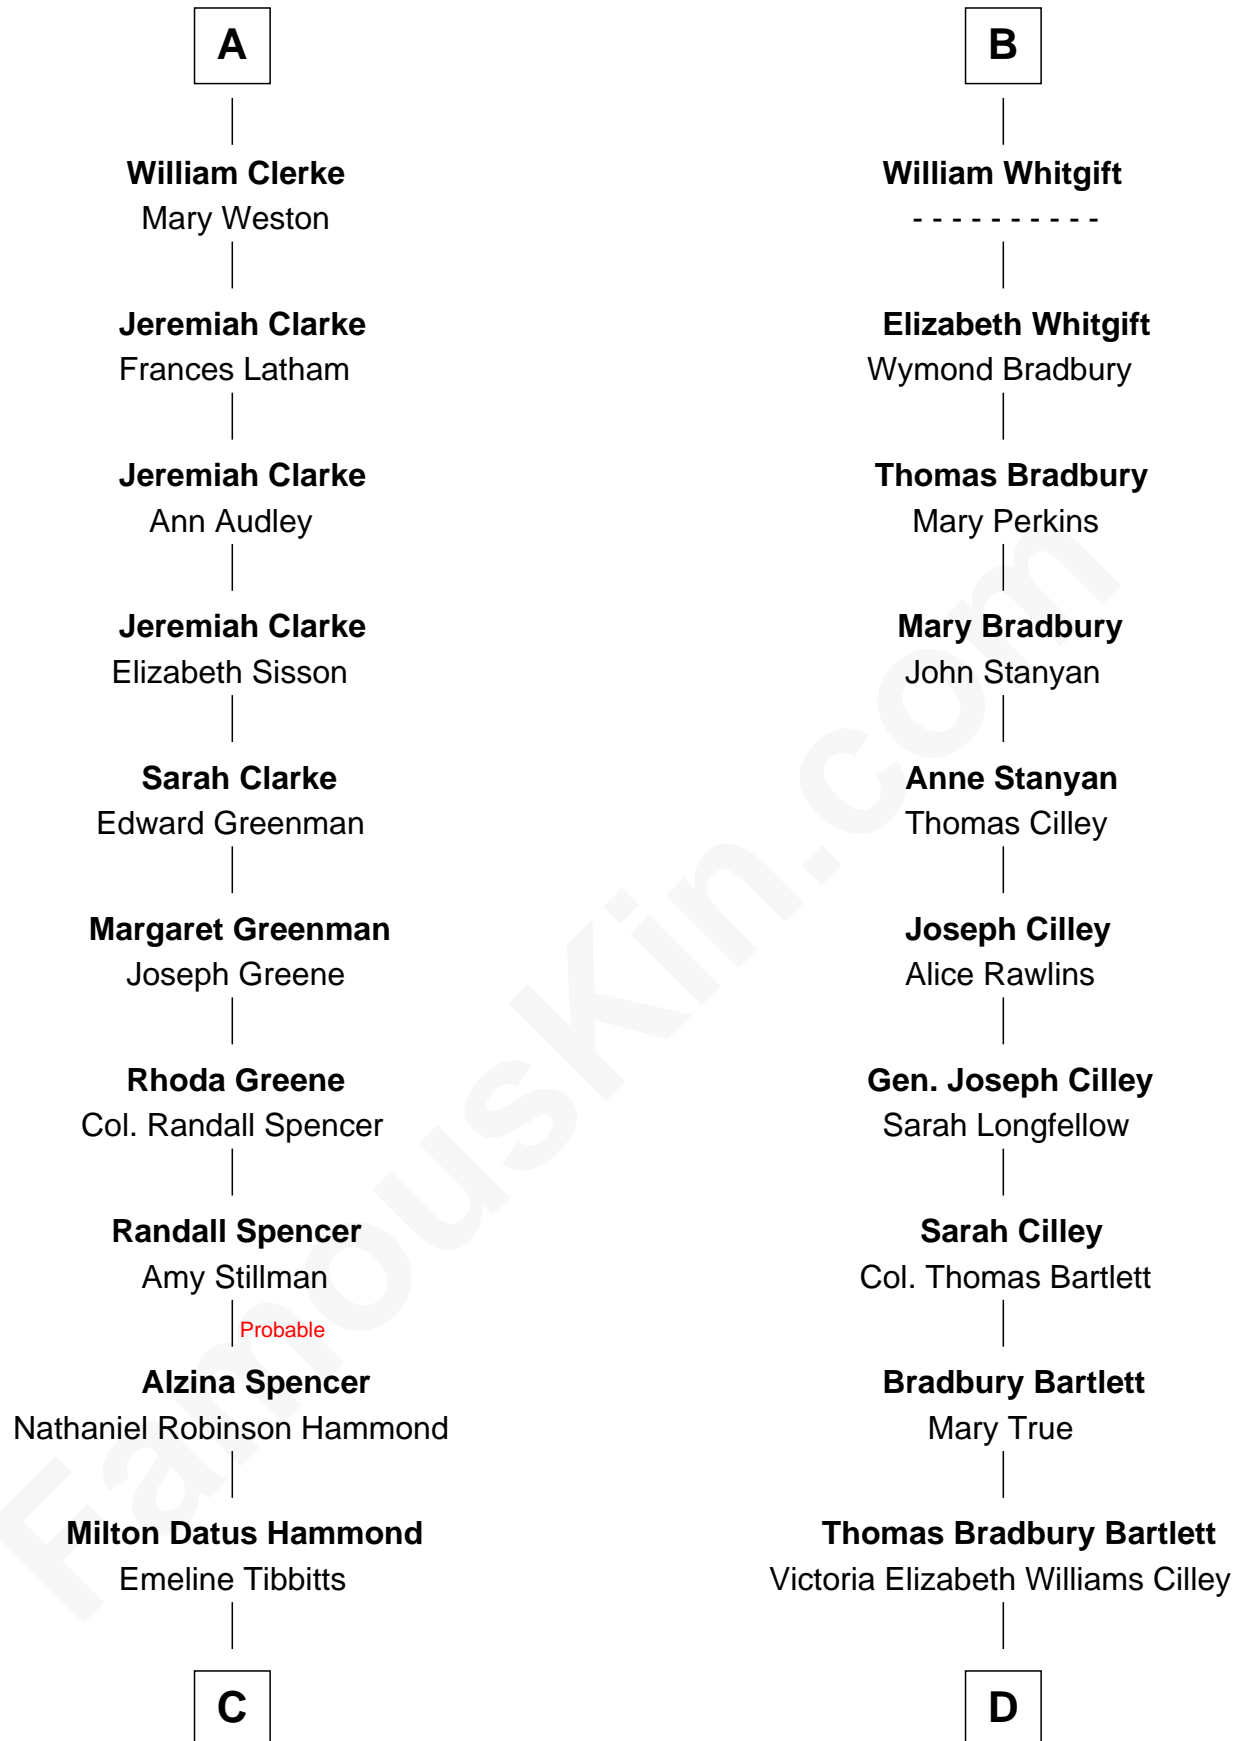

# FamousKin.com Relationship Chart of

**Amy Adams**  
*Movie Actress*

19th cousin 2 times removed of

**Alan Shepard**

*Mercury and Apollo Astronaut*

**John de Welles**  
Maud de Roos

**Margery de Welles**  
Stephen le Scrope

**Maude le Scrope**  
Sir Baldwin Freville

**Elizabeth Freville**  
Sir Thomas Ferrers

**Sir Henry Ferrers**  
Margaret Heckstall

**Elizabeth Ferrers**  
James Clerke

**George Clerke**  
Elizabeth Wilsford

**James Clerke**  
Mary Saxby

**A**

**John de Welles**  
Eleanor de Mowbray

**Eudo de Welles**  
Maud de Greystoke

**Sir Lionel de Welles**  
Joan de Waterton

**Margaret de Welles**  
Sir Thomas Dymoke

**Jane Dymoke**  
John Fulnetby

**Katherine Fulnetby**  
William Dynwell

**Anne Dynwell**  
Henry Whitgift

**B**

**C**

**Levi Parley Hammond**

Annie Elizabeth Baer

**Grant Levi Hammond**

Rita Otterbeck