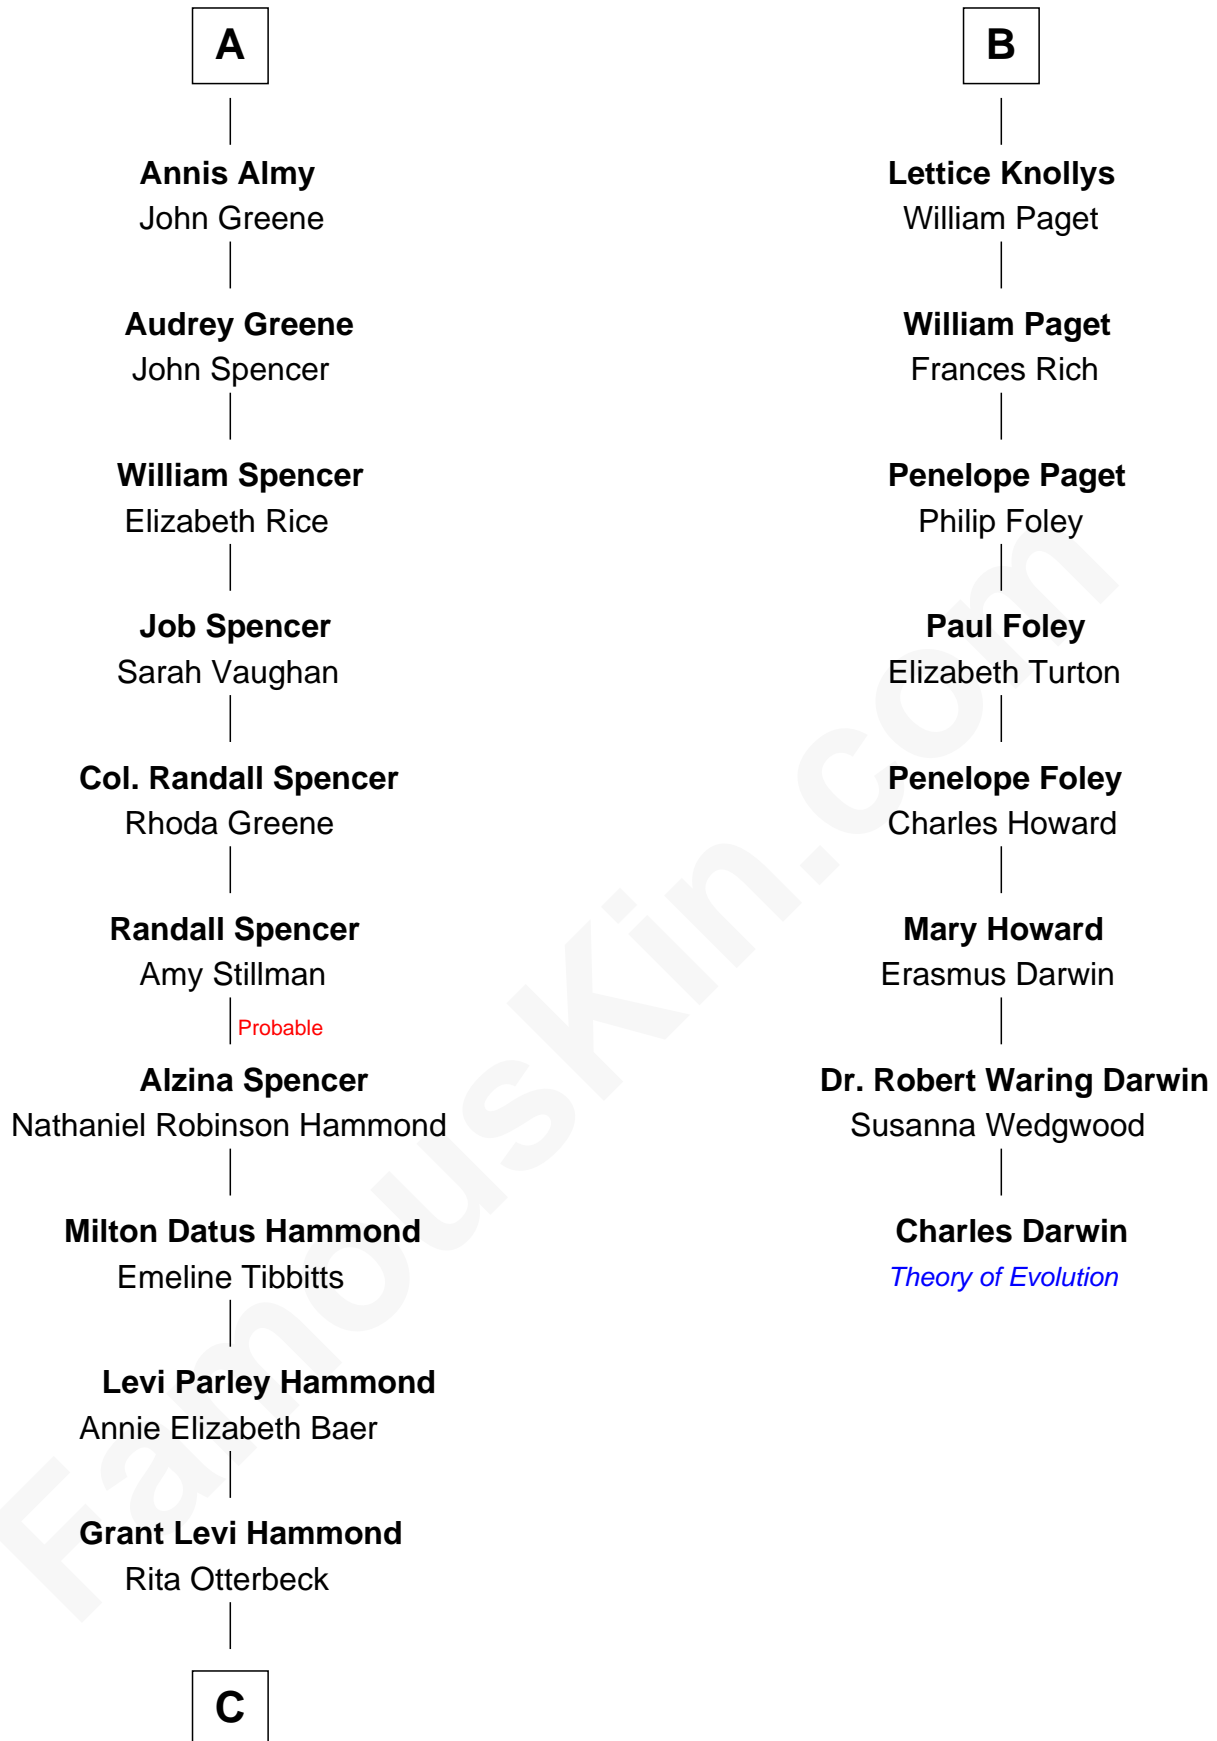

FamousKin.com Relationship Chart of

Amy Adams
Movie Actress

14th cousin 5 times removed of

Charles Darwin
Theory of Evolution

Katherine Pabenham

with husband
Sir Thomas Aylesbury

with husband
Sir William Cheney

Eleanor Aylesbury
Sir Humphrey Stafford

Sir Laurence Cheney
Elizabeth Cokayne

Humphrey Stafford
Katherine Fray

Elizabeth Cheney
Sir Frederick Tilney

Sir Humphrey Stafford
Margaret Fogge

Elizabeth Tilney
Sir Thomas Howard

Sir Humphrey Stafford
Margaret Tame

Elizabeth Howard
Thomas Boleyn

Ellen Stafford
Thomas Barlow

Mary Boleyn
Sir William Carey

Stafford Barlow

Catherine Carey
Sir Francis Knollys

Audrey Barlow
William Almy

Henry Knollys
Margaret Cave

A

B

C

—
Colleen Hammond
Joseph Hugh Hicken

—
Kathryn Hicken
Richard Kent Adams

—
Amy Adams
Movie Actress

FamousKin.com