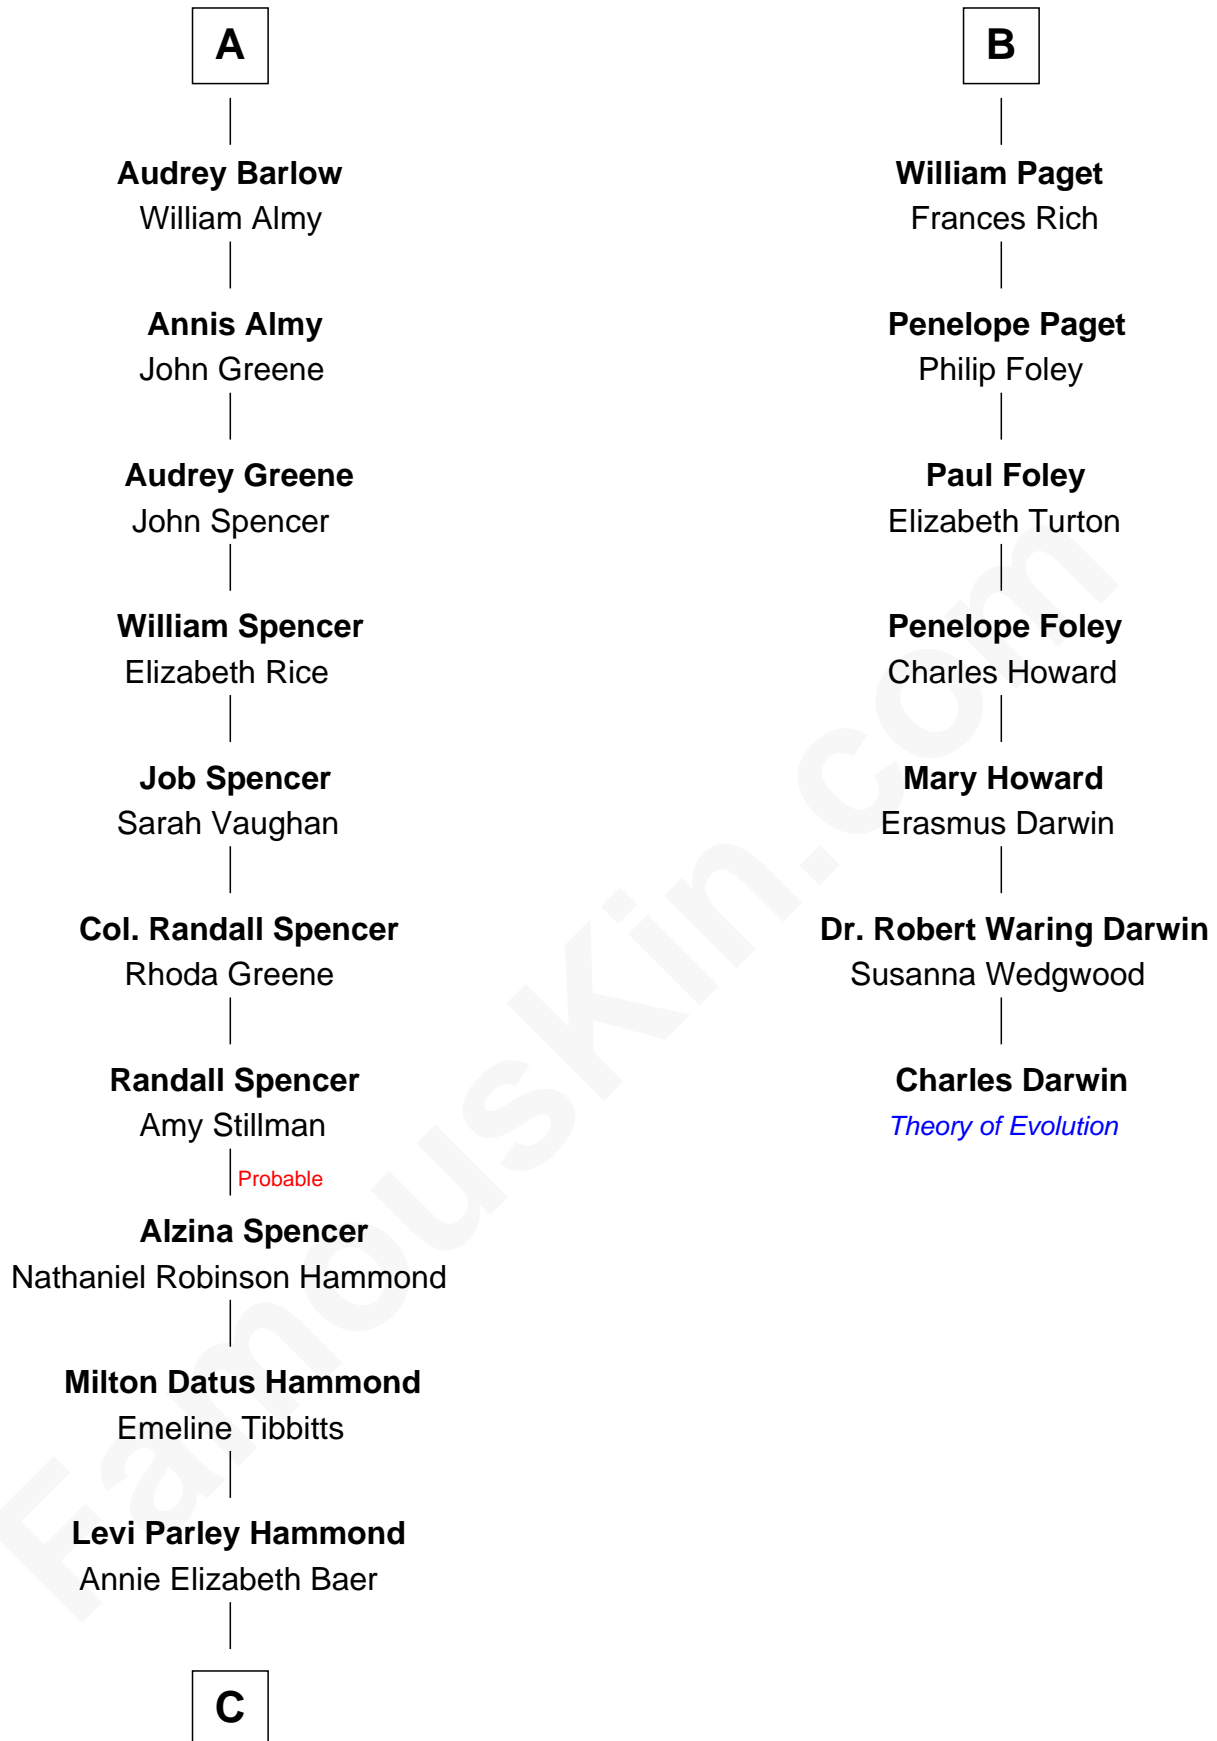

# FamousKin.com Relationship Chart of

**Amy Adams**  
Movie Actress

13th cousin 7 times removed of

**Charles Darwin**  
Theory of Evolution

**C**

—  
**Grant Levi Hammond**

Rita Otterbeck

—  
**Colleen Hammond**

Joseph Hugh Hicken

—  
**Kathryn Hicken**

Richard Kent Adams

—  
**Amy Adams**

*Movie Actress*

FamousKin.com