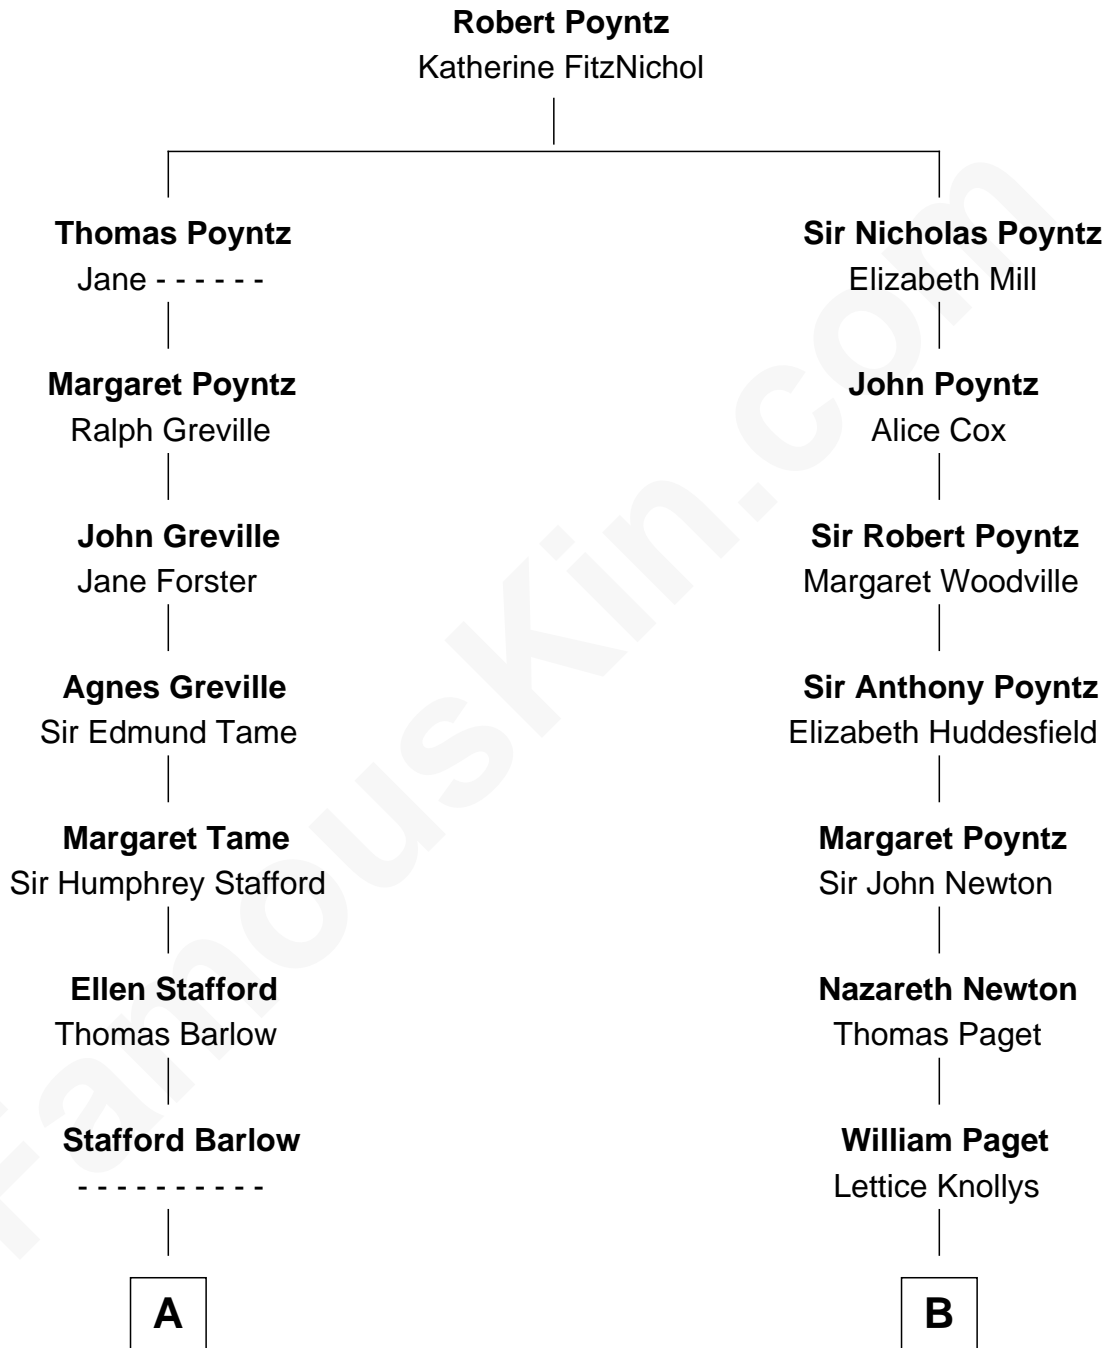

# FamousKin.com Relationship Chart of

**Amy Adams**  
Movie Actress

13th cousin 7 times removed of

**Charles Darwin**  
Theory of Evolution

**C**

—  
**Grant Levi Hammond**

Rita Otterbeck

—  
**Colleen Hammond**

Joseph Hugh Hicken

—  
**Kathryn Hicken**

Richard Kent Adams

—  
**Amy Adams**

*Movie Actress*

FamousKin.com