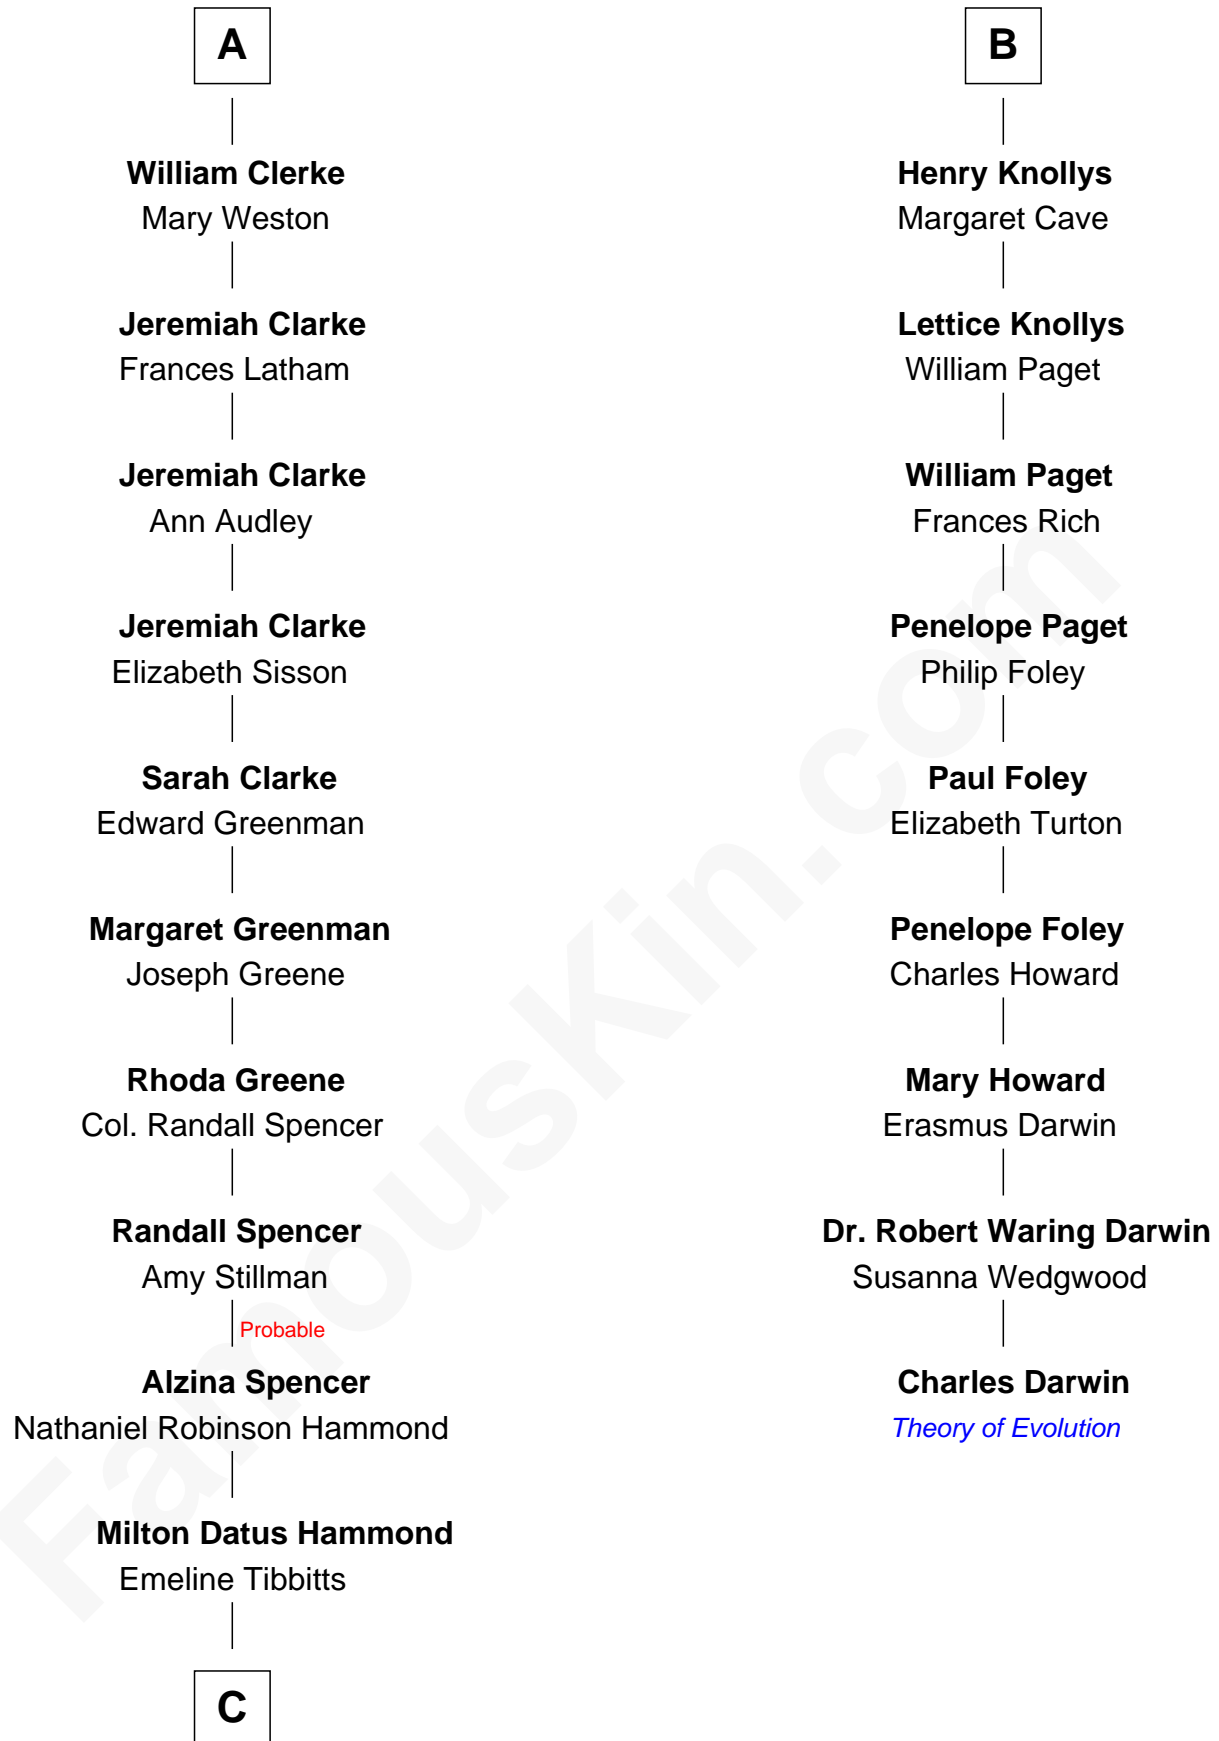

FamousKin.com Relationship Chart of

Amy Adams
Movie Actress

15th cousin 6 times removed of

Charles Darwin
Theory of Evolution

John de Welles
Maud de Roos

Margery de Welles
Stephen le Scrope

Anne de Welles
James Butler

Maude le Scrope
Sir Baldwin Freville

James Butler
Joan Beauchamp

Elizabeth Freville
Sir Thomas Ferrers

Sir Thomas Butler
Anne Hankeford

Sir Henry Ferrers
Margaret Heckstall

Margaret Butler
Sir William Boleyn

Elizabeth Ferrers
James Clerke

Thomas Boleyn
Elizabeth Howard

George Clerke
Elizabeth Wilsford

Mary Boleyn
Sir William Carey

James Clerke
Mary Saxby

Catherine Carey
Sir Francis Knollys

A

B