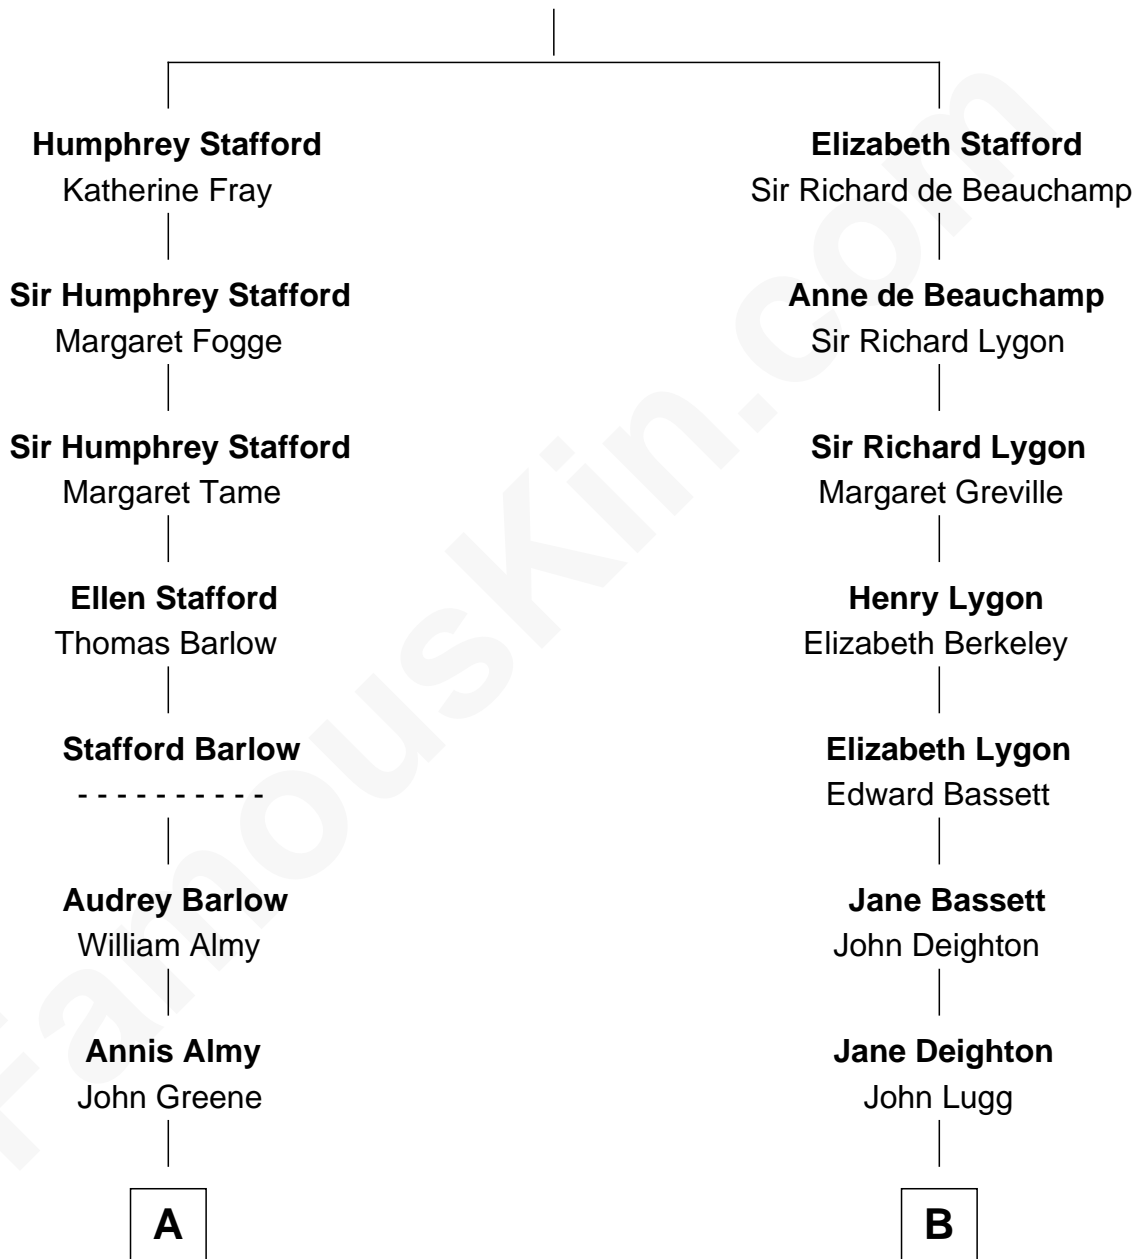

FamousKin.com Relationship Chart of

Amy Adams
Movie Actress

14th cousin 4 times removed of

Jack London

Author of "The Call of the Wild"

Sir Humphrey Stafford
Eleanor Aylesbury

C

Kathryn Hicken
Richard Kent Adams

Amy Adams
Movie Actress

FamousKin.com