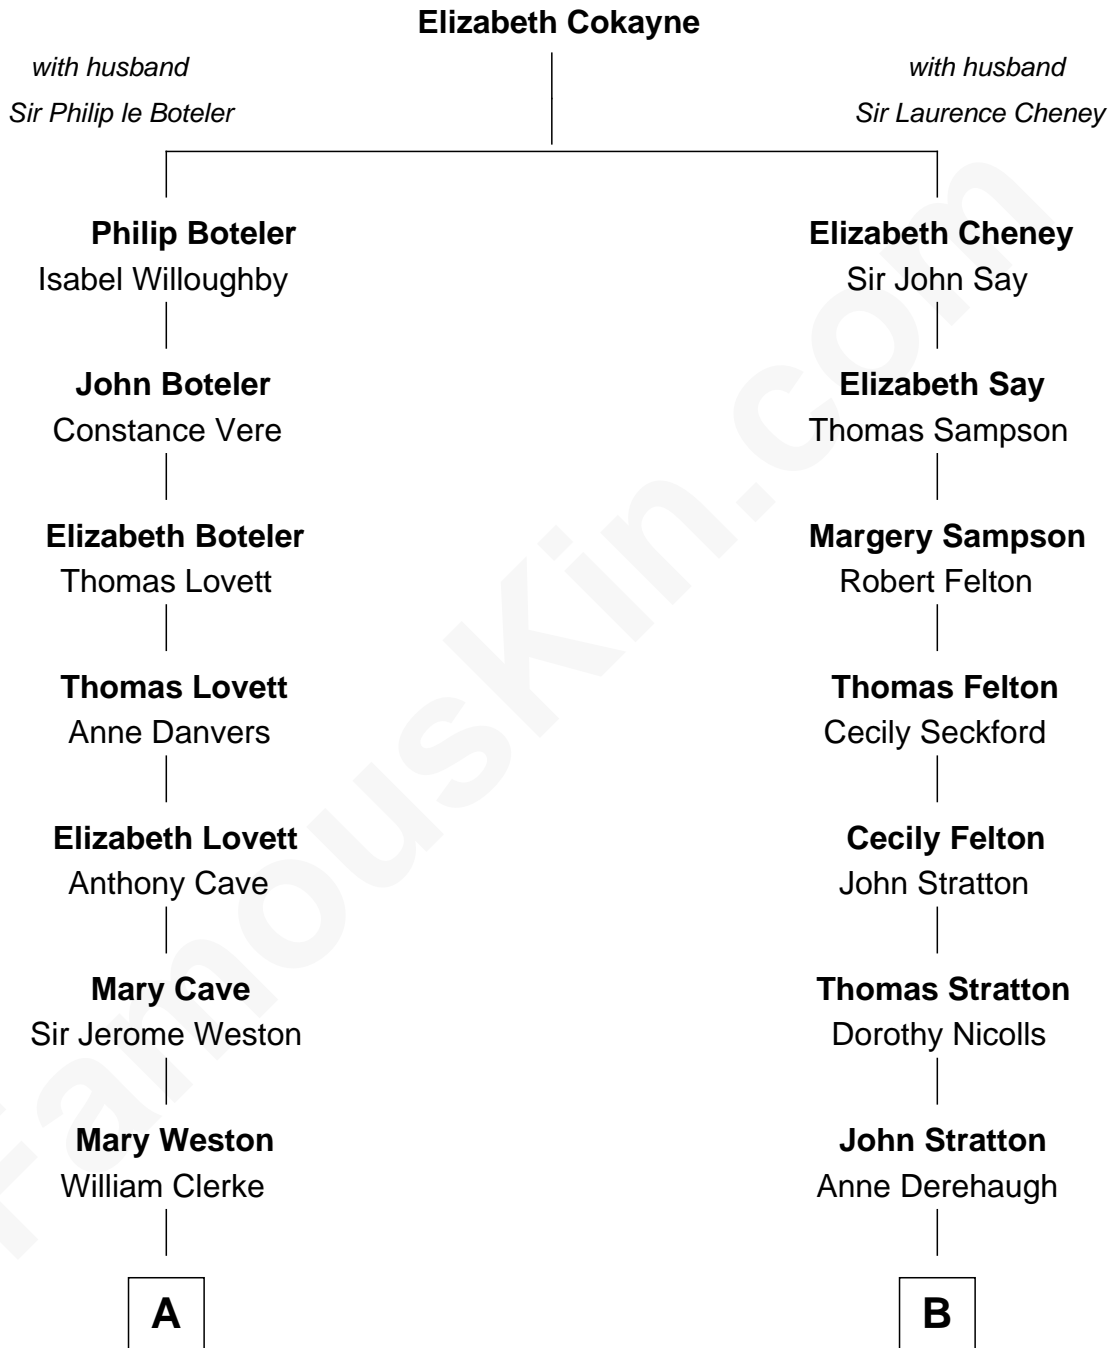

# FamousKin.com Relationship Chart of

**Amy Adams**  
Movie Actress

17th cousin 3 times removed of

**John Kerry**  
68th U.S. Secretary of State

**C**

—  
**Grant Levi Hammond**

Rita Otterbeck

—  
**Colleen Hammond**

Joseph Hugh Hicken

—  
**Kathryn Hicken**

Richard Kent Adams

—  
**Amy Adams**

*Movie Actress*

FamousKin.com